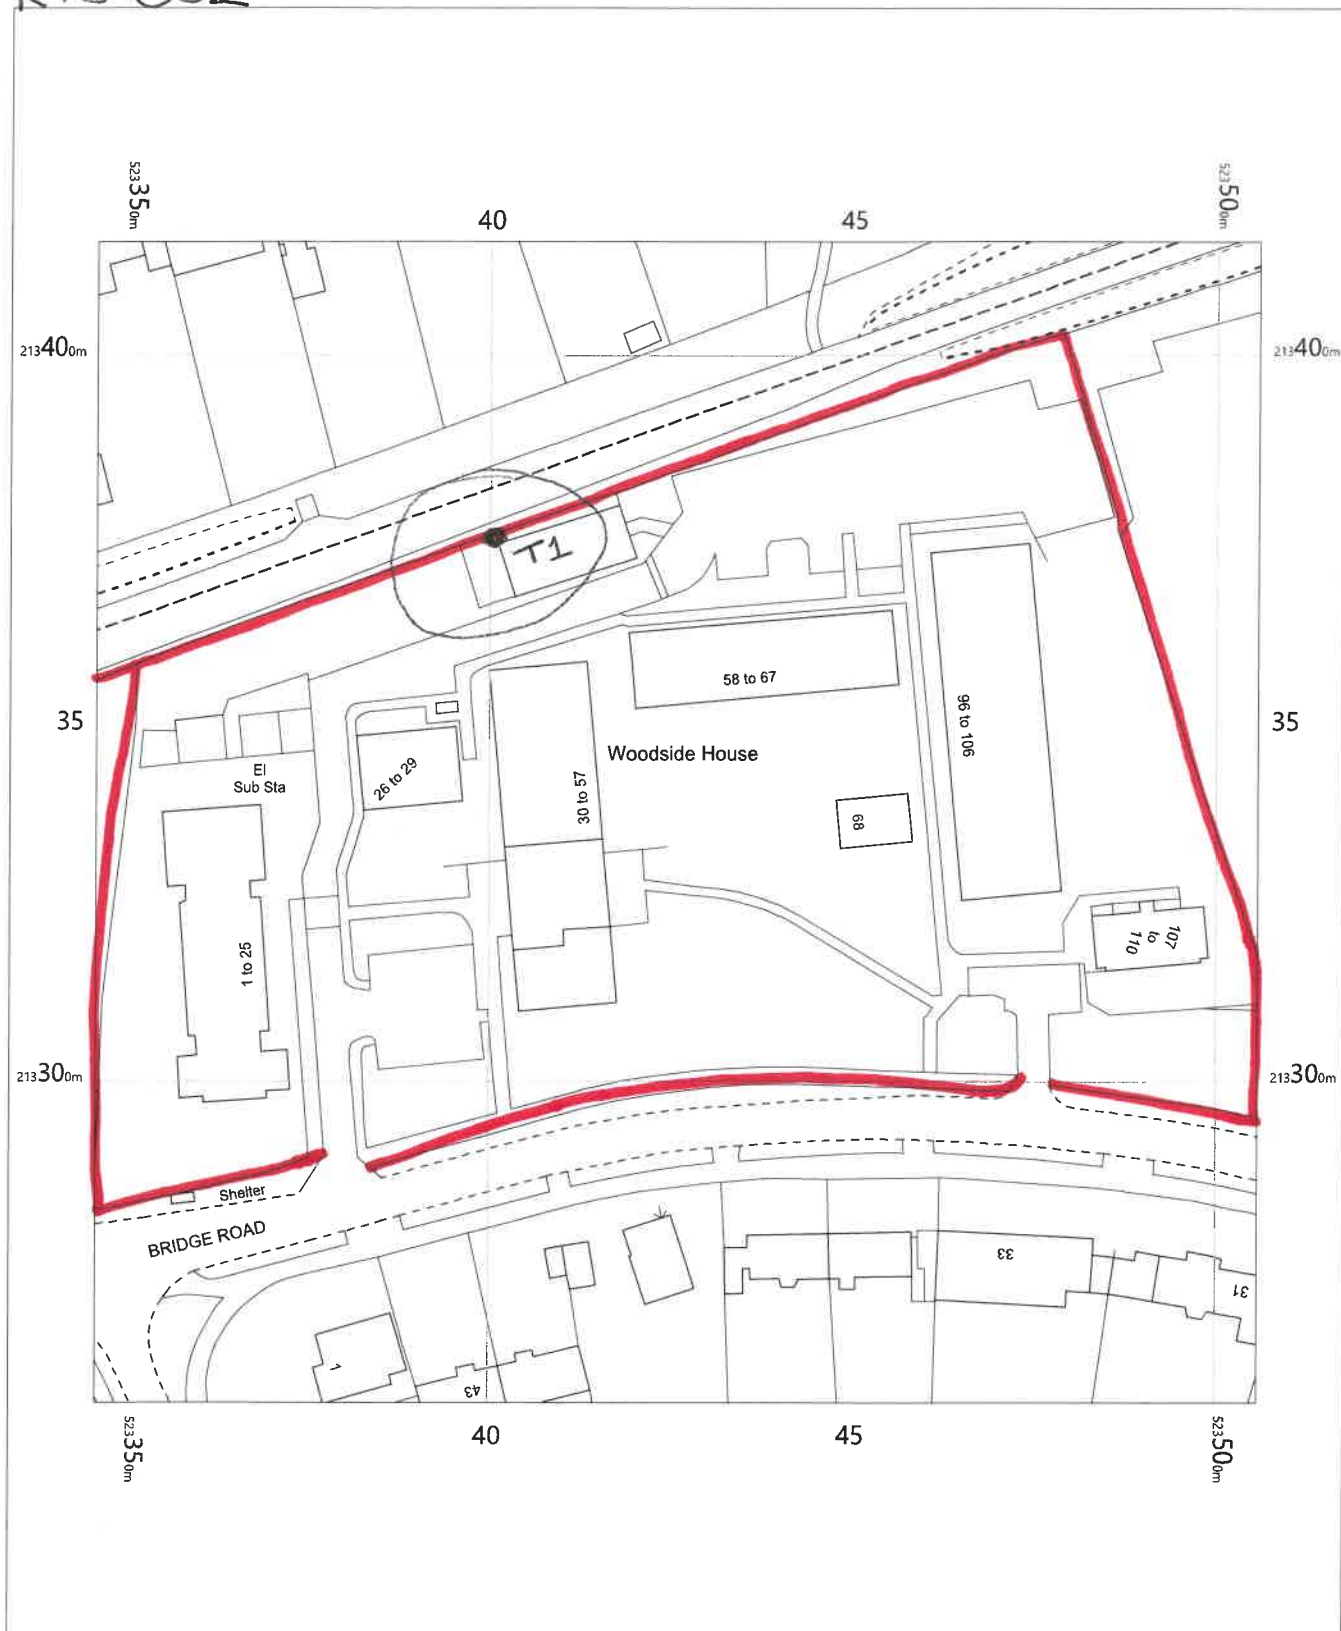

RTS 002

Woodside House, Bridge Road, AL8 6UL

65 Woodside House
Bridge Road,
Welwyn Garden City,
Hertfordshire
AL8 6UL

OS MasterMap 1250/2500/10000 scale
Wednesday, September 1, 2021, ID: MPMBL-00987547
www.planningapplicationmaps.co.uk
1:1000 scale print at A4, Centre: 523426 E, 213336 N
©Crown Copyright Ordnance Survey. Licence no. 100051661