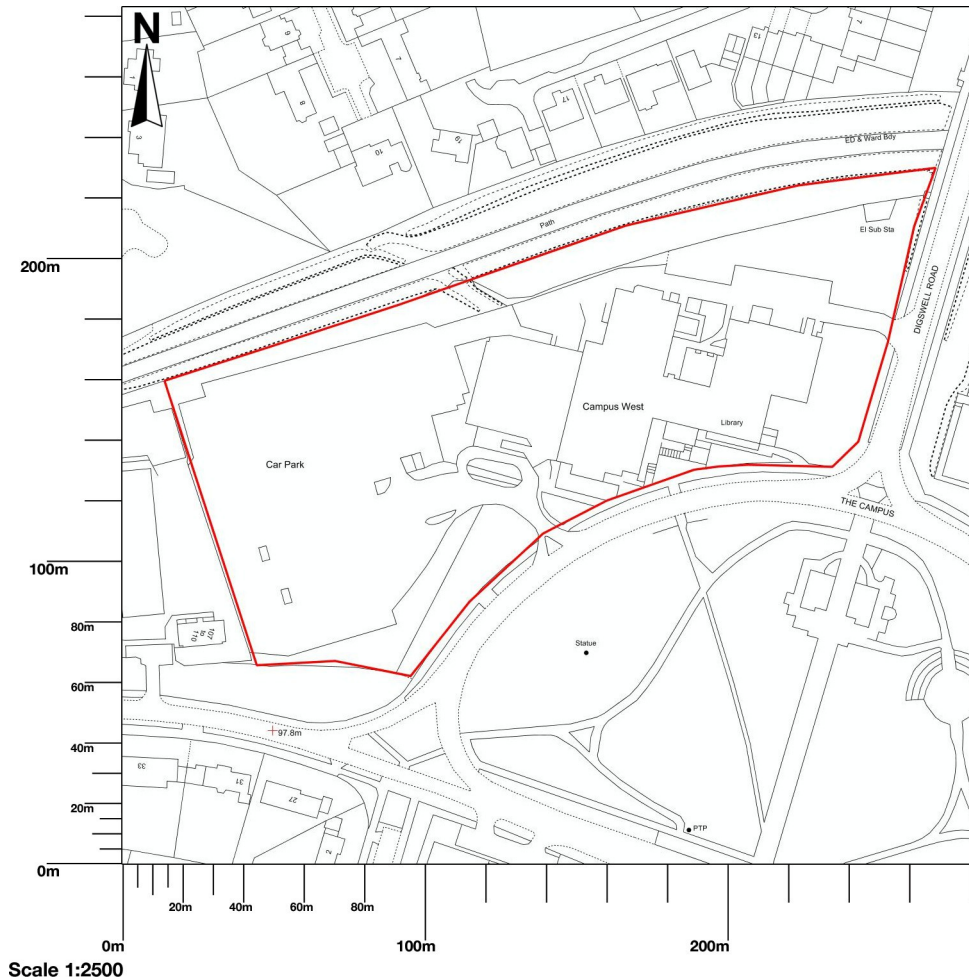

## Campus West, The Campus, Welwyn Garden City, AL8 6BX

Map area bounded by: 523465,213244 523747,213526. Produced on 13 July 2021 from the OS National Geographic Database. Reproduction in whole or part is prohibited without the prior permission of Ordnance Survey. © Crown copyright 2021. Supplied by UKPlanningMaps.com a licensed OS partner (100054135). Unique plan reference: p8buk/660828/895458