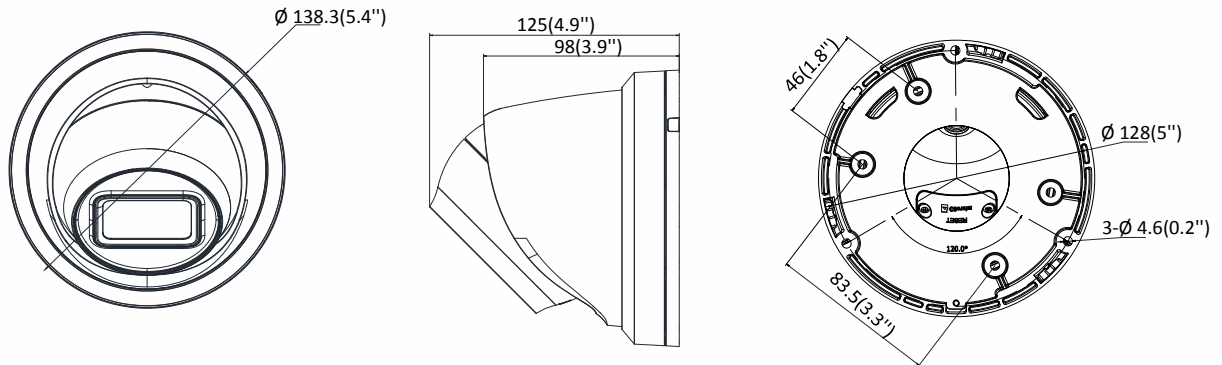

| | |
|--------------------------|---|
| Protocols | TCP/IP, ICMP, HTTP, HTTPS, FTP, DHCP, DNS, DDNS, RTP, RTSP, RTCP, PPPoE, NTP, UPnP, SMTP, SNMP, IGMP, 802.1X, QoS, IPv6, UDP, Bonjour |
| General Function | One-key reset, anti-flicker, three streams, heartbeat, mirror, password protection, privacy mask, watermark, IP address filter |
| Firmware Version | V5.5.80 |
| API | ONVIF (PROFILE S, PROFILE G), ISAPI |
| Simultaneous Live View | Up to 6 channels |
| User/Host | Up to 32 users 3 levels: Administrator, Operator and User |
| Client | iVMS-4200, Hik-Connect, iVMS-5200, iVMS-4500 |
| Web Browser | Plug-in required live view: IE8+, Chrome 41.0-44, Firefox 30.0-51, Safari 8.0-11 Plug-in free live view: Chrome 45.0+, Firefox 52.0+ |
| Interface | |
| Communication Interface | 1 RJ45 10M/100M self-adaptive Ethernet port |
| On-board Storage | Built-in micro SD/SDHC/SDXC slot, up to 128 GB |
| Reset Button | Yes |
| SVC | H.265 encoding and H.264 encoding support |
| Smart Feature-set | |
| Behavior Analysis | Line crossing detection, intrusion detection, unattended baggage detection, object removal detection |
| Exception Detection | Scene change detection |
| Face Detection | Yes |
| General | |
| Operating Conditions | -30 °C to +60 °C (-22 °F to +140 °F), humidity 95% or less (non-condensing) |
| Power Supply | 12 VDC ± 25%, 5.5 mm coaxial power plug PoE (802.3af, class 3) |
| Power Consumption | 12 VDC, 0.5 A, max: 6 W PoE: (802.3af, 36 VDC to 57 VDC), 0.3 A to 0.2 A, max: 7.5 W |
| IR Range | Up to 30 m |
| Wavelength | 850 nm |
| Protection Level | IP67 |
| Material | Camera body: Metal |
| Dimensions | Camera: Φ 138.3 × 125 mm (5.4" × 4.9") |
| Weight | Camera: 725 g (1.6 lb.) With package: 966 g (2.1 lb.) |

Available Model

DS-2CD2365G1-I (2.8/4/6 mm)

Dimensions

Unit: mm(inch)

Accessories

DS-1273ZJ-140
Wall Mount

DS-1271ZJ-140
Pendant Mount

DS-1280ZJ-DM21
Junction Box