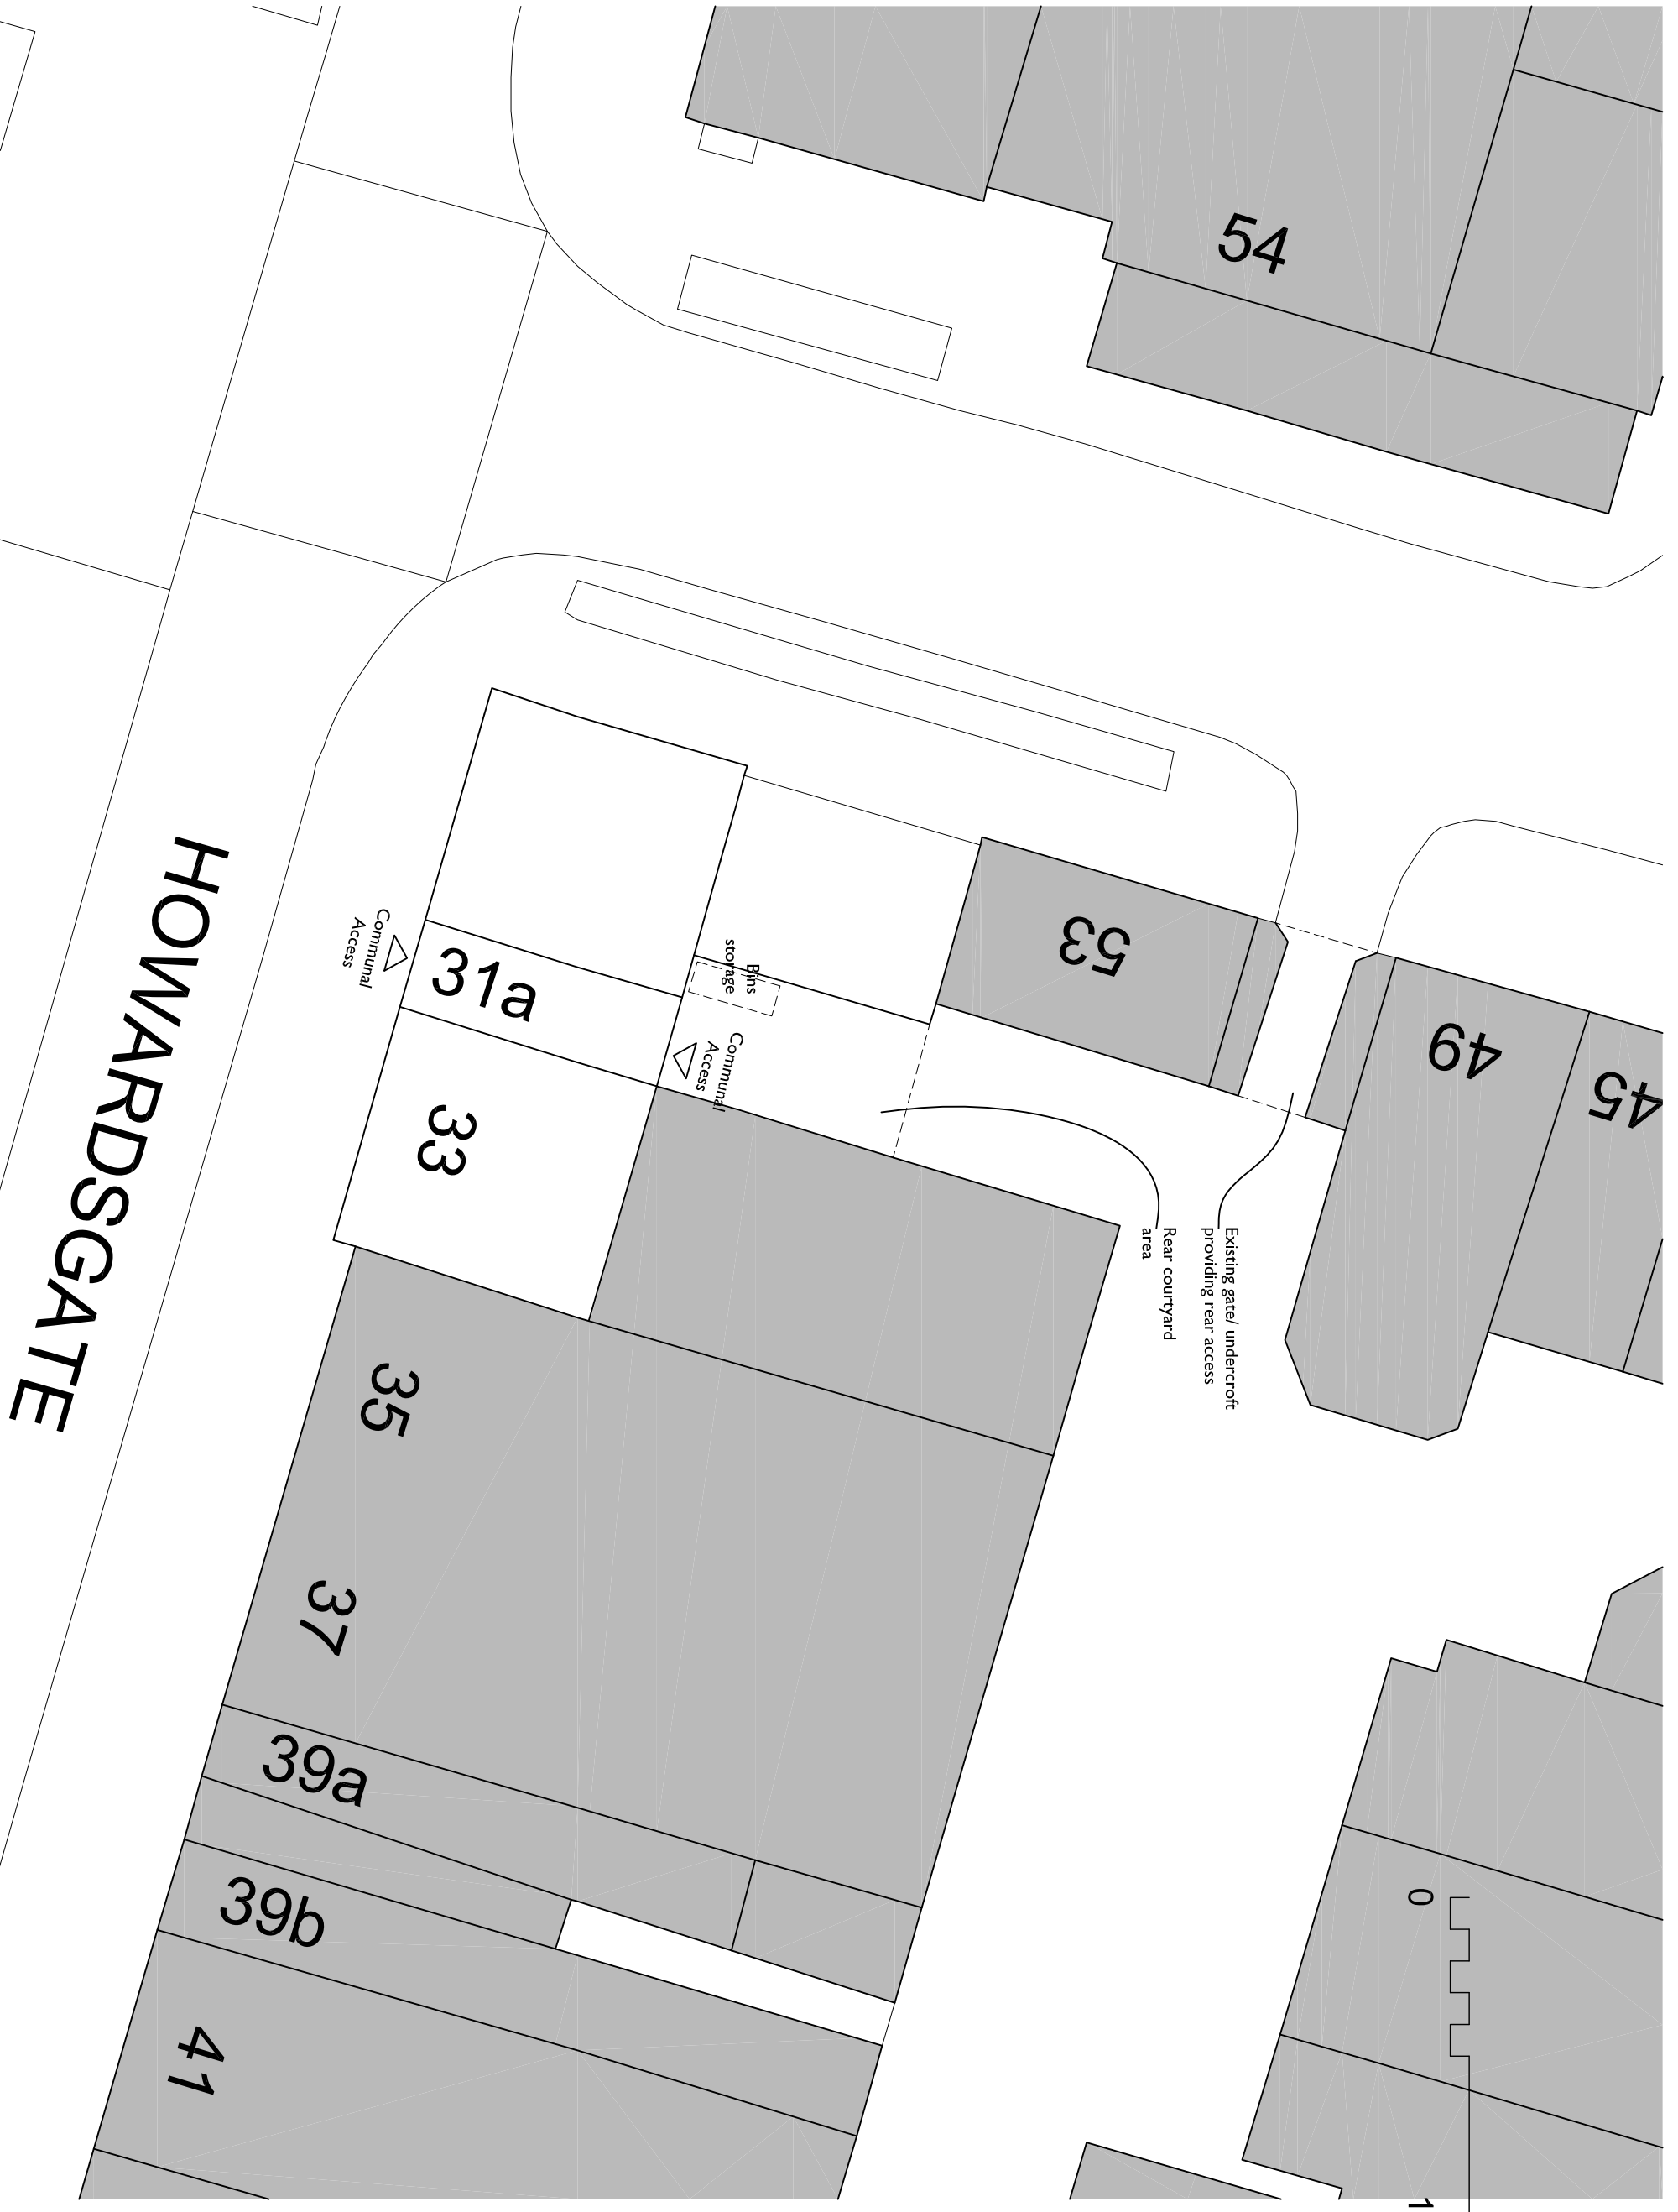

THIS DRAWING IS A PRINT AND MUST NOT BE SCALED.  
 ALL DIMENSIONS OF EXISTING BUILDINGS TO BE VERIFIED ON SITE.  
 THIS DRAWING IS THE COPYRIGHT OF PENTANGLE DESIGN GROUP  
 AND SHALL NOT BE IN ANY WAY USED OR REPRODUCED WITHOUT  
 THEIR PRIOR WRITTEN CONSENT.  
**NOTES**

10 20 m

**DRAWING TITLE**  
 Site Plan

SCALE	DRAWING NUMBER	REVISION
1:200		
<b>DATE</b> March 2021	<b>05</b>	-
<b>SHEET</b> A3		
<b>JOB NUMBER</b> 3644		

**ARCHITECTS & INTERIOR DESIGNERS**