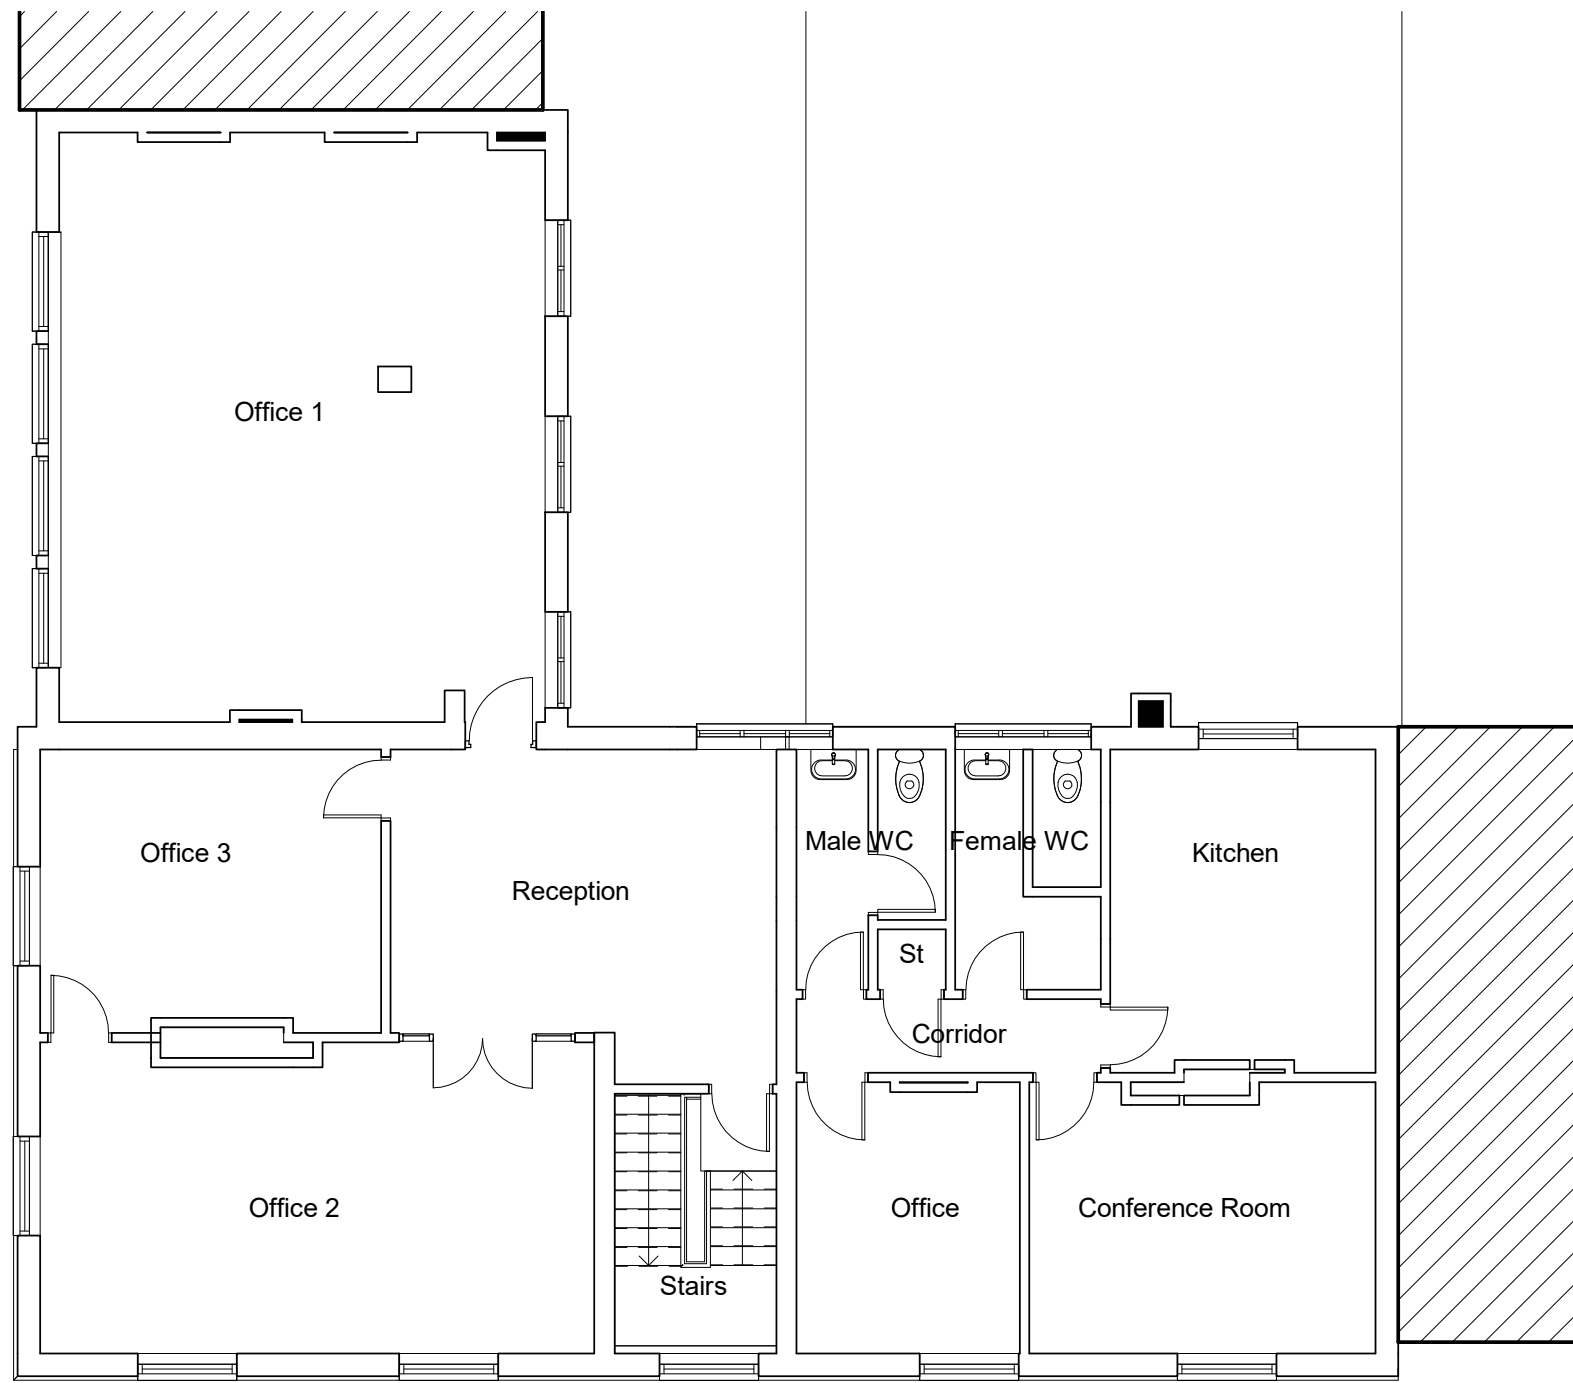

THIS DRAWING IS A PRINT AND MUST NOT BE SCALED.
 ANY QUERIES REGARDING DIMENSIONS TO BE TAKEN UP WITH
 PENTANGLE DESIGN GROUP.
 ALL DIMENSIONS OF EXISTING BUILDINGS TO BE VERIFIED ON SITE.
 THIS DRAWING IS THE COPYRIGHT OF PENTANGLE DESIGN GROUP
 AND SHALL NOT BE IN ANY WAY USED OR REPRODUCED WITHOUT
 THEIR PRIOR WRITTEN CONSENT.

NOTES

Existing First Floor
 1 : 100

PENTANGLE
 DESIGN GROUP
 SUITE 1, 21 BANCROFT HITCHIN HERTS SG5 1JW
 T:01462 431133 E:pdg@pentangledesign.co.uk

JOB TITLE
 Proposed Alterations to
 31 Howards Gate, Welwyn Garden City
 for
 DRAWING TITLE
 Existing First Floor Plan

SCALE 1 : 100	DRAWING NUMBER 11	REVISION
DATE Feb '21		
SHT SIZE A3		
JOB NUMBER 3644		

ARCHITECTS AND INTERIOR DESIGNERS