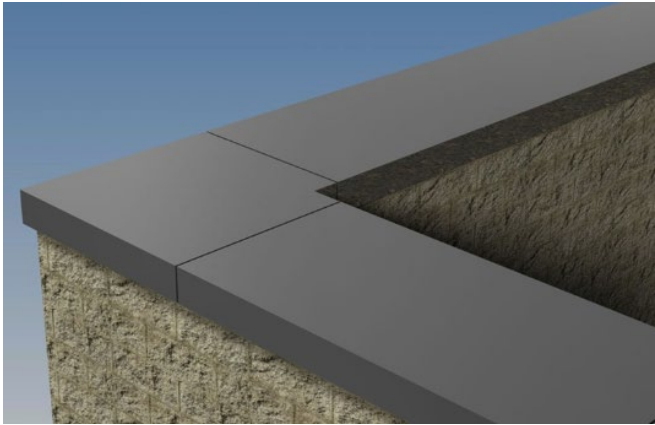

1583- 37 Broadwater Road, Welwyn Garden City- Proposed Material Samples

1. Terca Weinerberger- Staffordshire Smooth Blue Perforated engineering Brickwork.

2. Marley Eternit external horizontal cladding- Cedral Clickwood, colour C51 silver grey or similar.

3. KRender- White colour through Render, scrapped finish.

4. KRender- Grey colour through render, Scrapped finish.

5. External Windows: AluK Optio 58BW casement aluminium windows, colour anthracite grey or similar.

6. External doors: AluK Optio 58BW doors, colour anthracite grey or similar.

7. Alutec- Aluminium Anthracite grey copings
RAL 7016

8. Alutec Anthracite grey fascia and soffit boards
RAL 7016

Anthracite grey RAL 7016

10. Sedum flat roofs and waterproof membrane system.