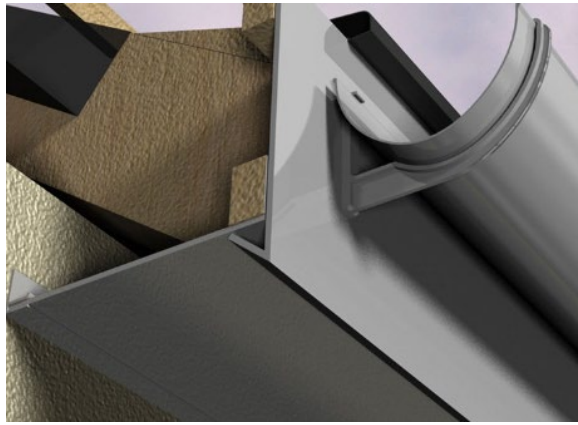

6. External doors: AluK Optio 58BW doors, colour anthracite grey or similar.

8. Alutec Anthracite grey fascia and soffit boards
RAL 7016