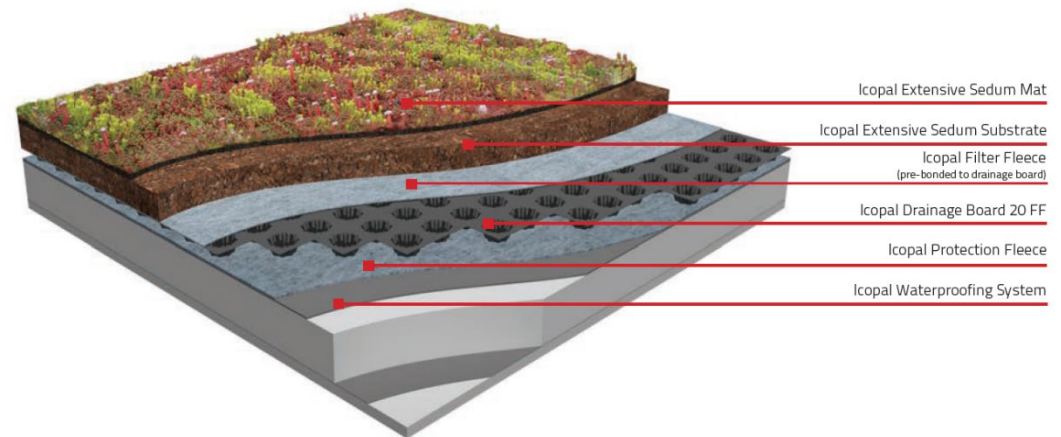

1583- 37 Broadwater Road, Welwyn Garden City- Proposed Material Samples

1. Terca Weinerberger- Staffordshire Smooth Blue Perforated engineering Brickwork.

2. Marley Eternit external horizontal cladding- Cedral Clickwood, colour C51 silver grey or similar.

3. KRender- White colour through Render, scrapped finish.

4. KRender- Grey colour through render, Scrapped finish.

5. External Windows: AluK Optio 58BW casement aluminium windows, colour anthracite grey or similar.

6. External doors: AluK Optio 58BW doors, colour anthracite grey or similar.

7. Alutec- Aluminium Anthracite grey copings
RAL 7016

8. Alutec Anthracite grey fascia and soffit boards
RAL 7016

Anthracite grey RAL 7016

10. Sedum flat roofs and waterproof membrane system.