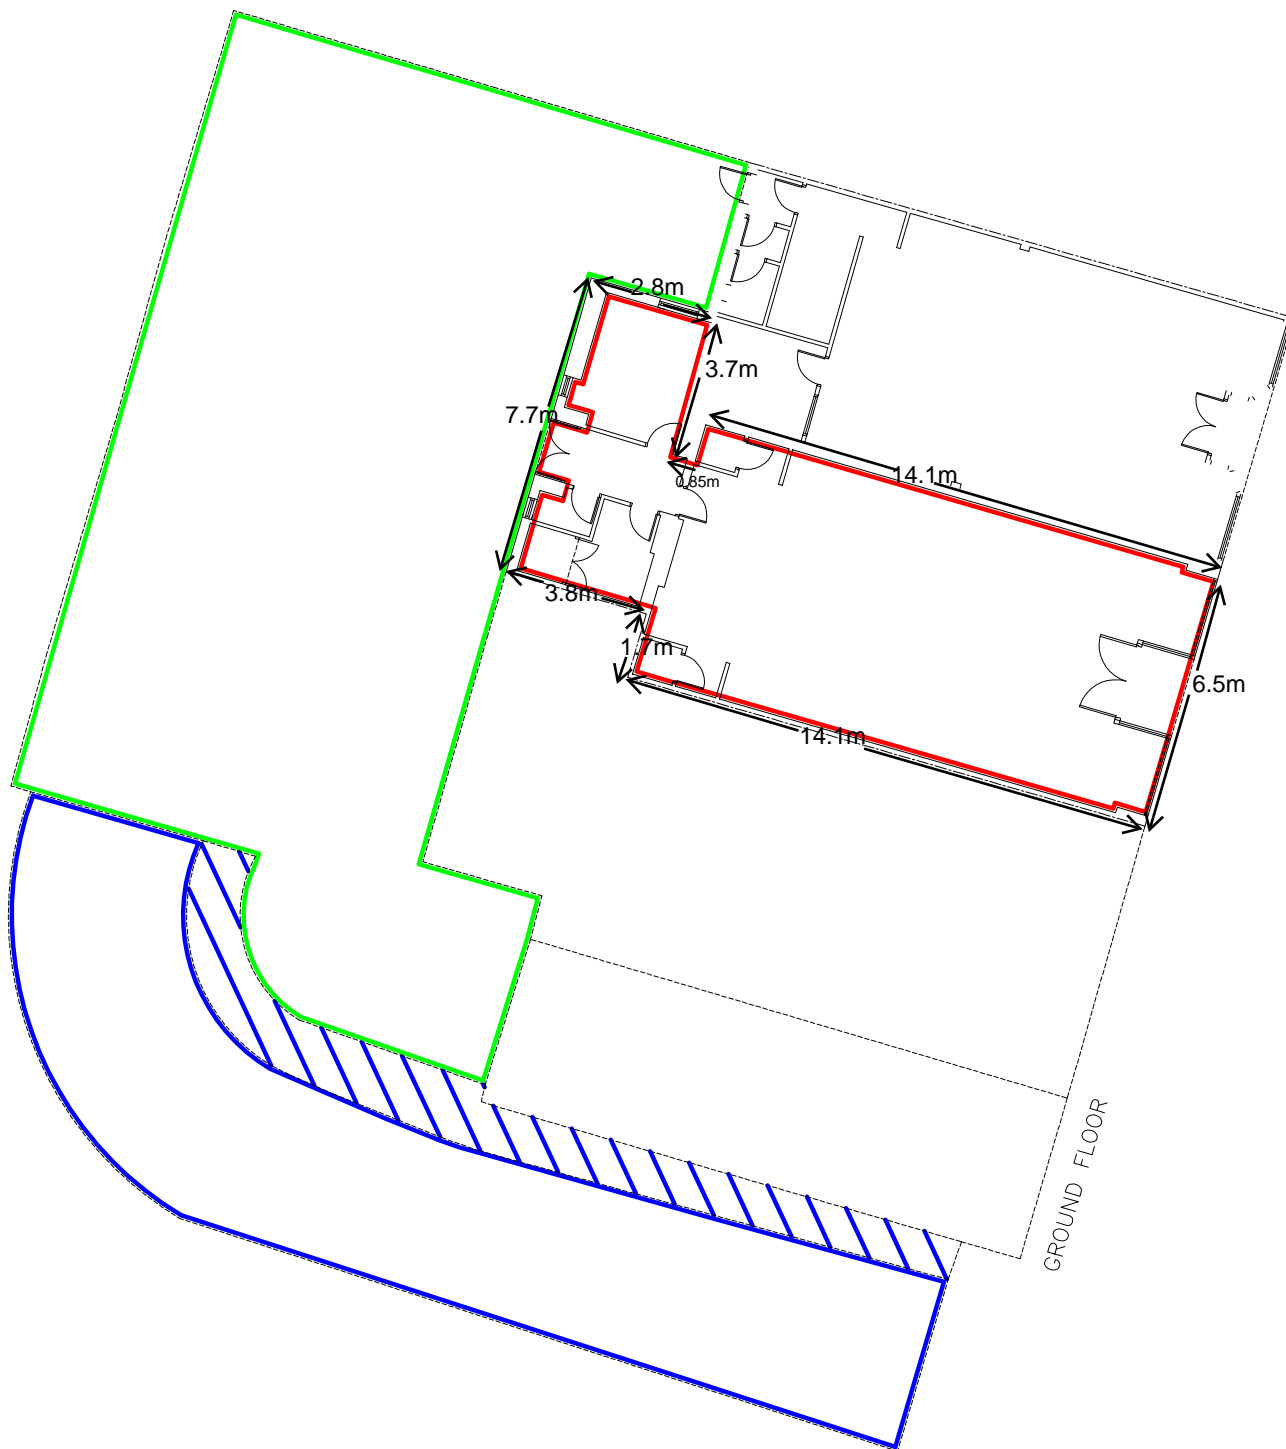

LOCATION PLAN  
SCALE 1:1250

**NATIONAL LEASE PLANS**  
Suite D2 Northside House, Mount Pleasant  
Cockfosters, EN4 9EB  
T: 0845 124 9552  
www.nationalleaseplans.co.uk

ADDRESS:  
40 WIGMORES NORTH  
WELWYN GARDEN CITY  
AL8 6PH

DETAILS:  
LEASE PLAN

SCALE: 1:200	DATE: SEPT 2019
DRAWING NO: 40/01	