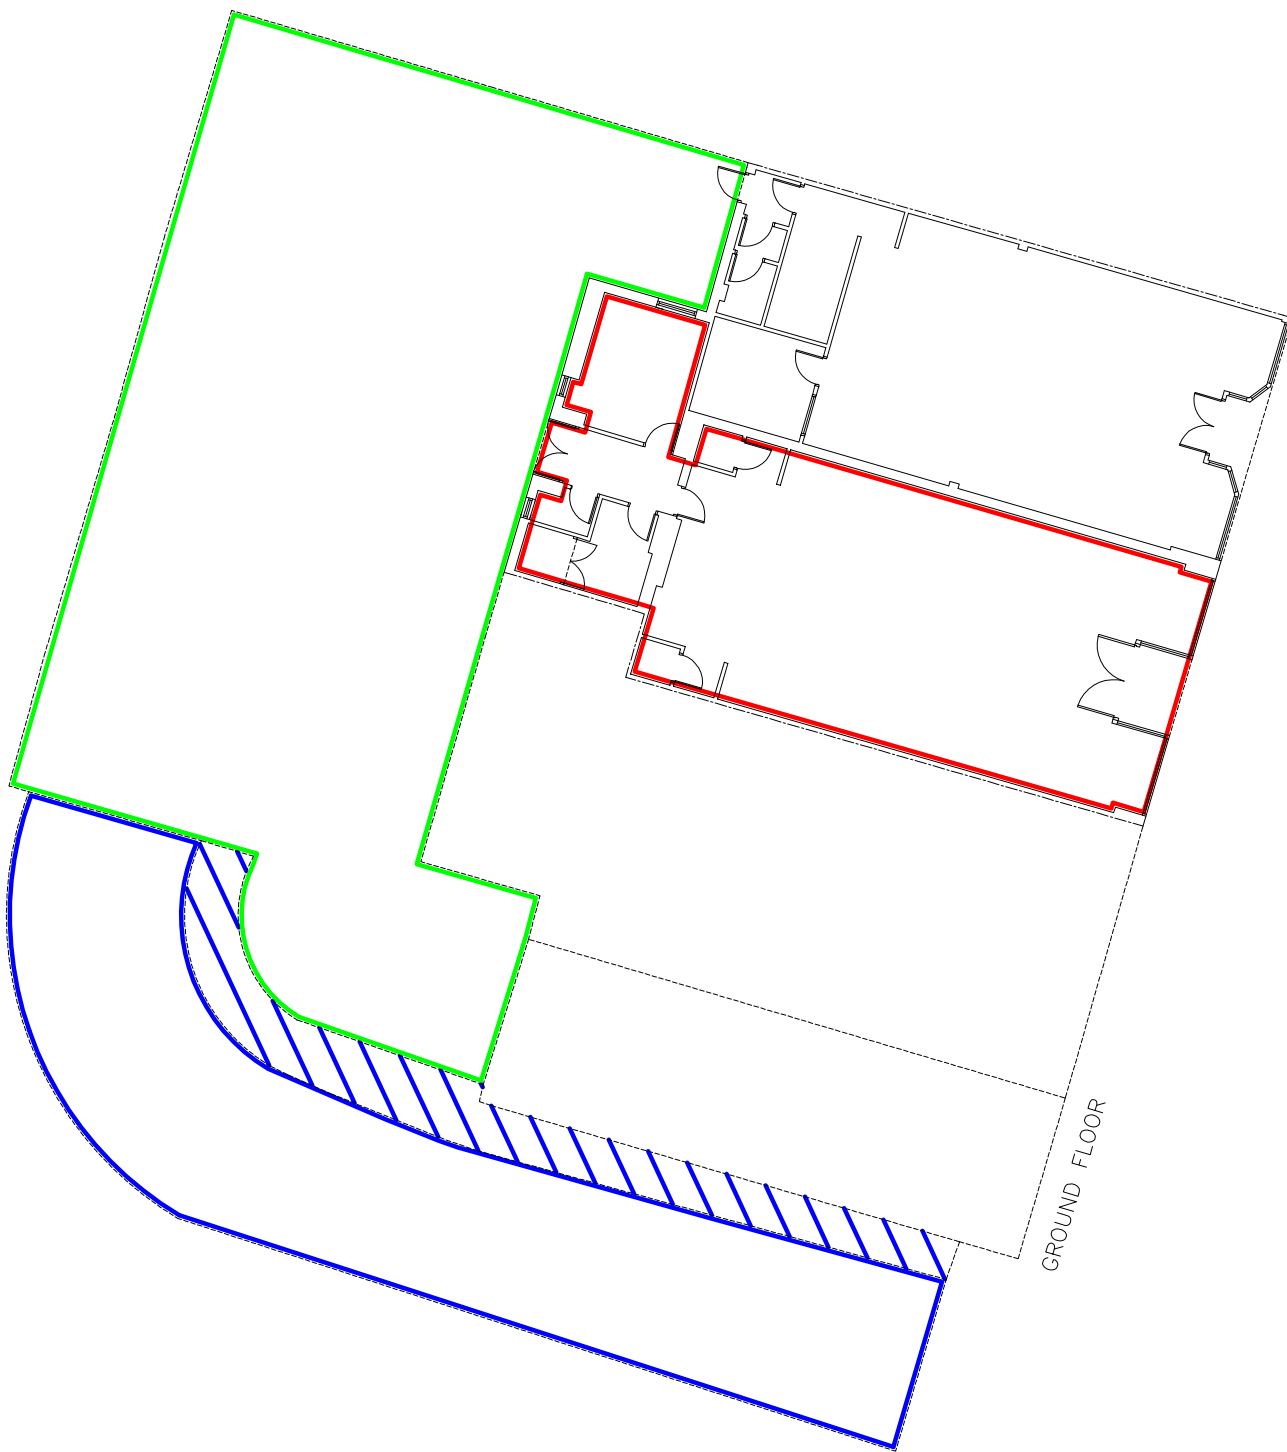

LOCATION PLAN
SCALE 1:1250

NATIONAL LEASE PLANS
Suite D2 Northside House, Mount Pleasant
Cockfosters, EN4 9EB
T: 0845 124 9552
www.nationalleaseplans.co.uk

ADDRESS:
40 WIGMORES NORTH
WELWYN GARDEN CITY
AL8 6PH

DETAILS:
LEASE PLAN

SCALE: 1:200	DATE: SEPT 2019
DRAWING NO: 40/01	