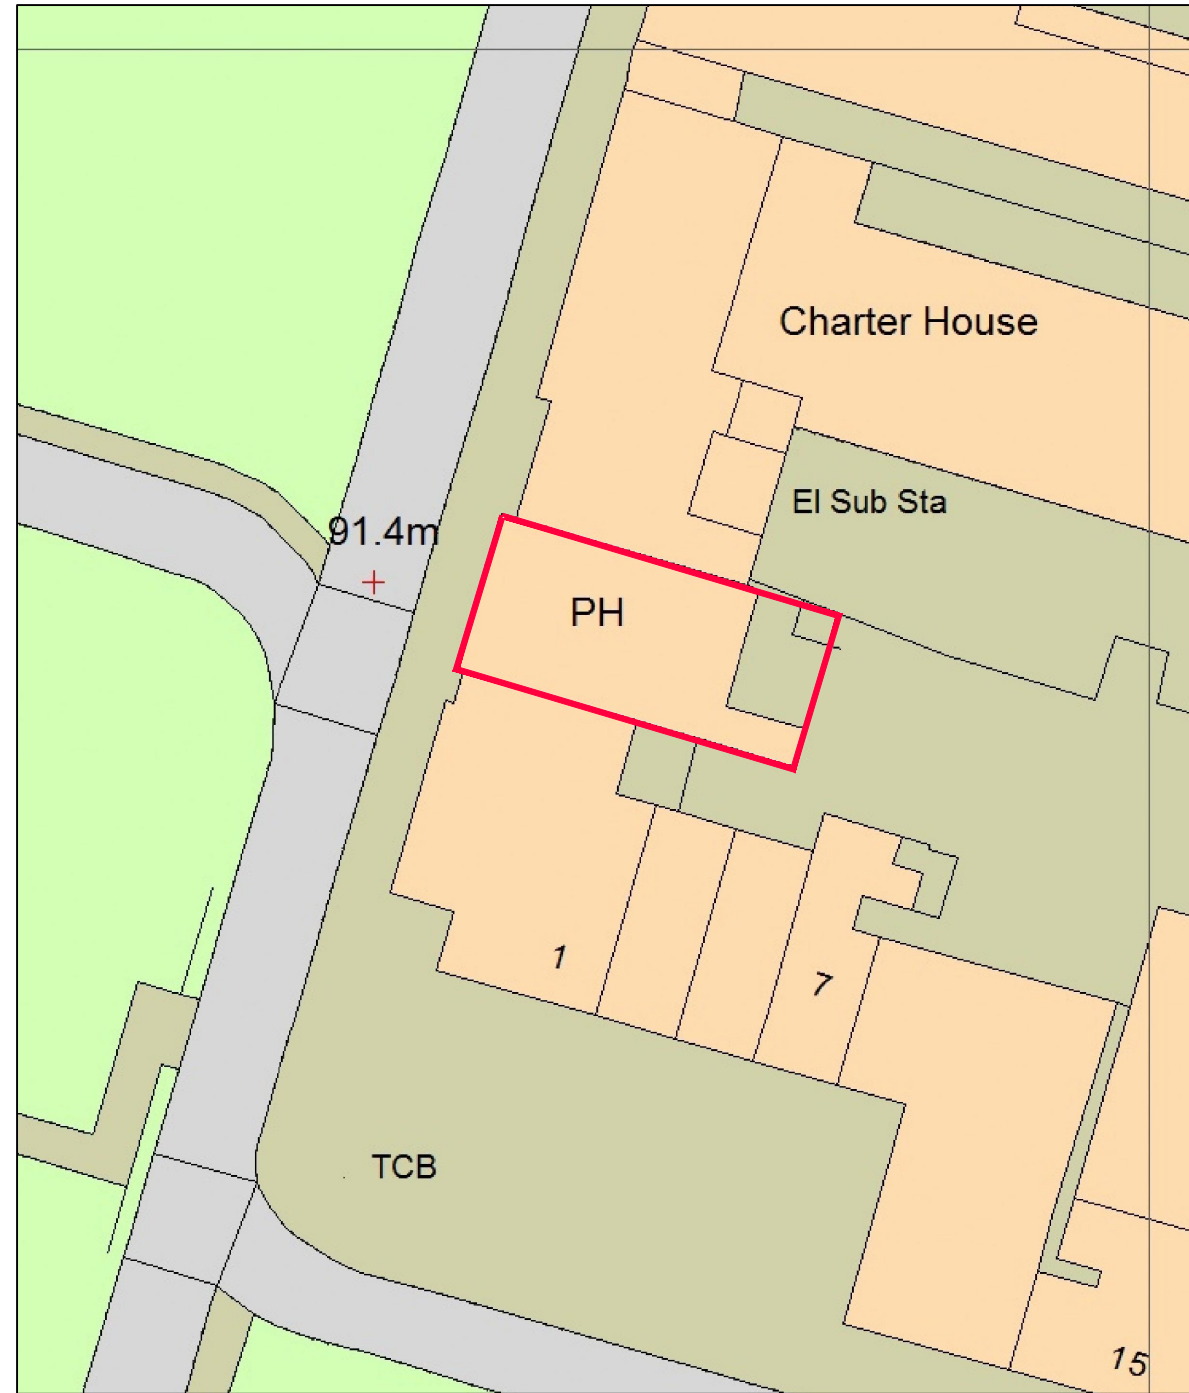

Location Plan

Site Plan

- Notes
- 1- This drawing is not for construction
 - 2- All Dimension are in millimeters
 - 3- All dimensions are to be checked on site and the Architect is to be inform of any discrepancies before construction commences
 - 4- All references to drawings refer to current revision of that drawing
 - 5- The Copyright of this drawing belongs to ArchPI Ltd.

Rev.	Date	Revisions
FOR PLANNING		
 ARCH ARCHITECTURAL DESIGN STUDIO 33B Grand Parade, Green Lanes, Haringey, London, N4 1LG Tel: 0208 809 2320 - 0784241 0527 Web: www.archpl.co.uk		
Client		Mr Isa Demir
Project		The Parkway, Welwyn Garden City AL8 6JQ
Scale	1/1250;1/500@A3	Date 07/2018
Drawn By	IM	Checked By AEC
Project No.	18048	Drawing No. A100
Drawing title		Location and Site Plan
		Revision -