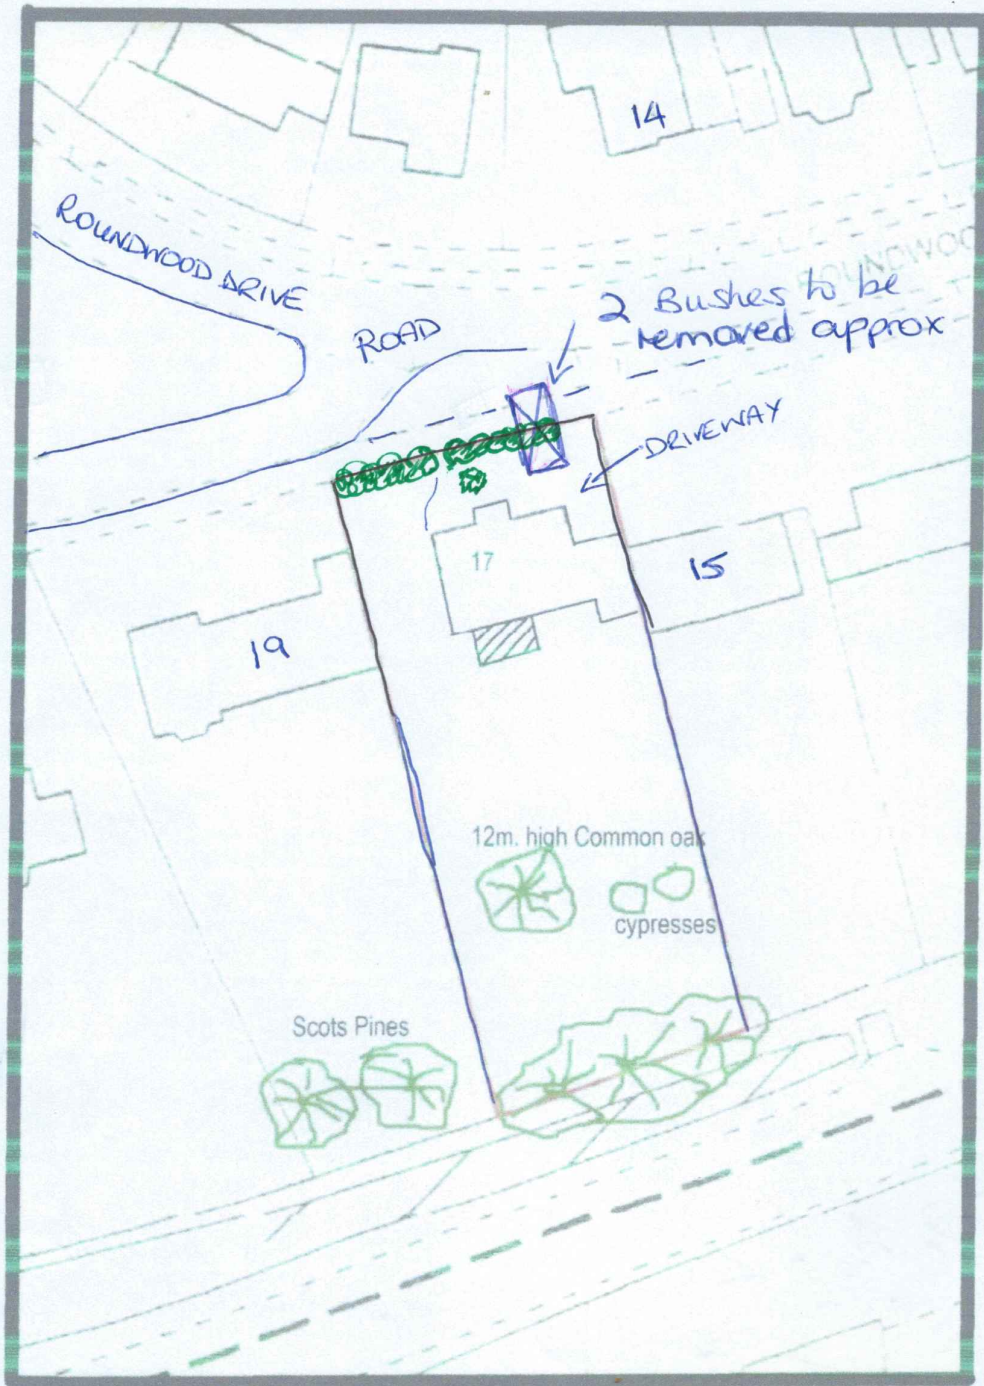

# Block Plan Scale 1:500

1 metre wide

0 5 10 15 20

Metres

17 Roundwood Drive  
Welwyn Garden City