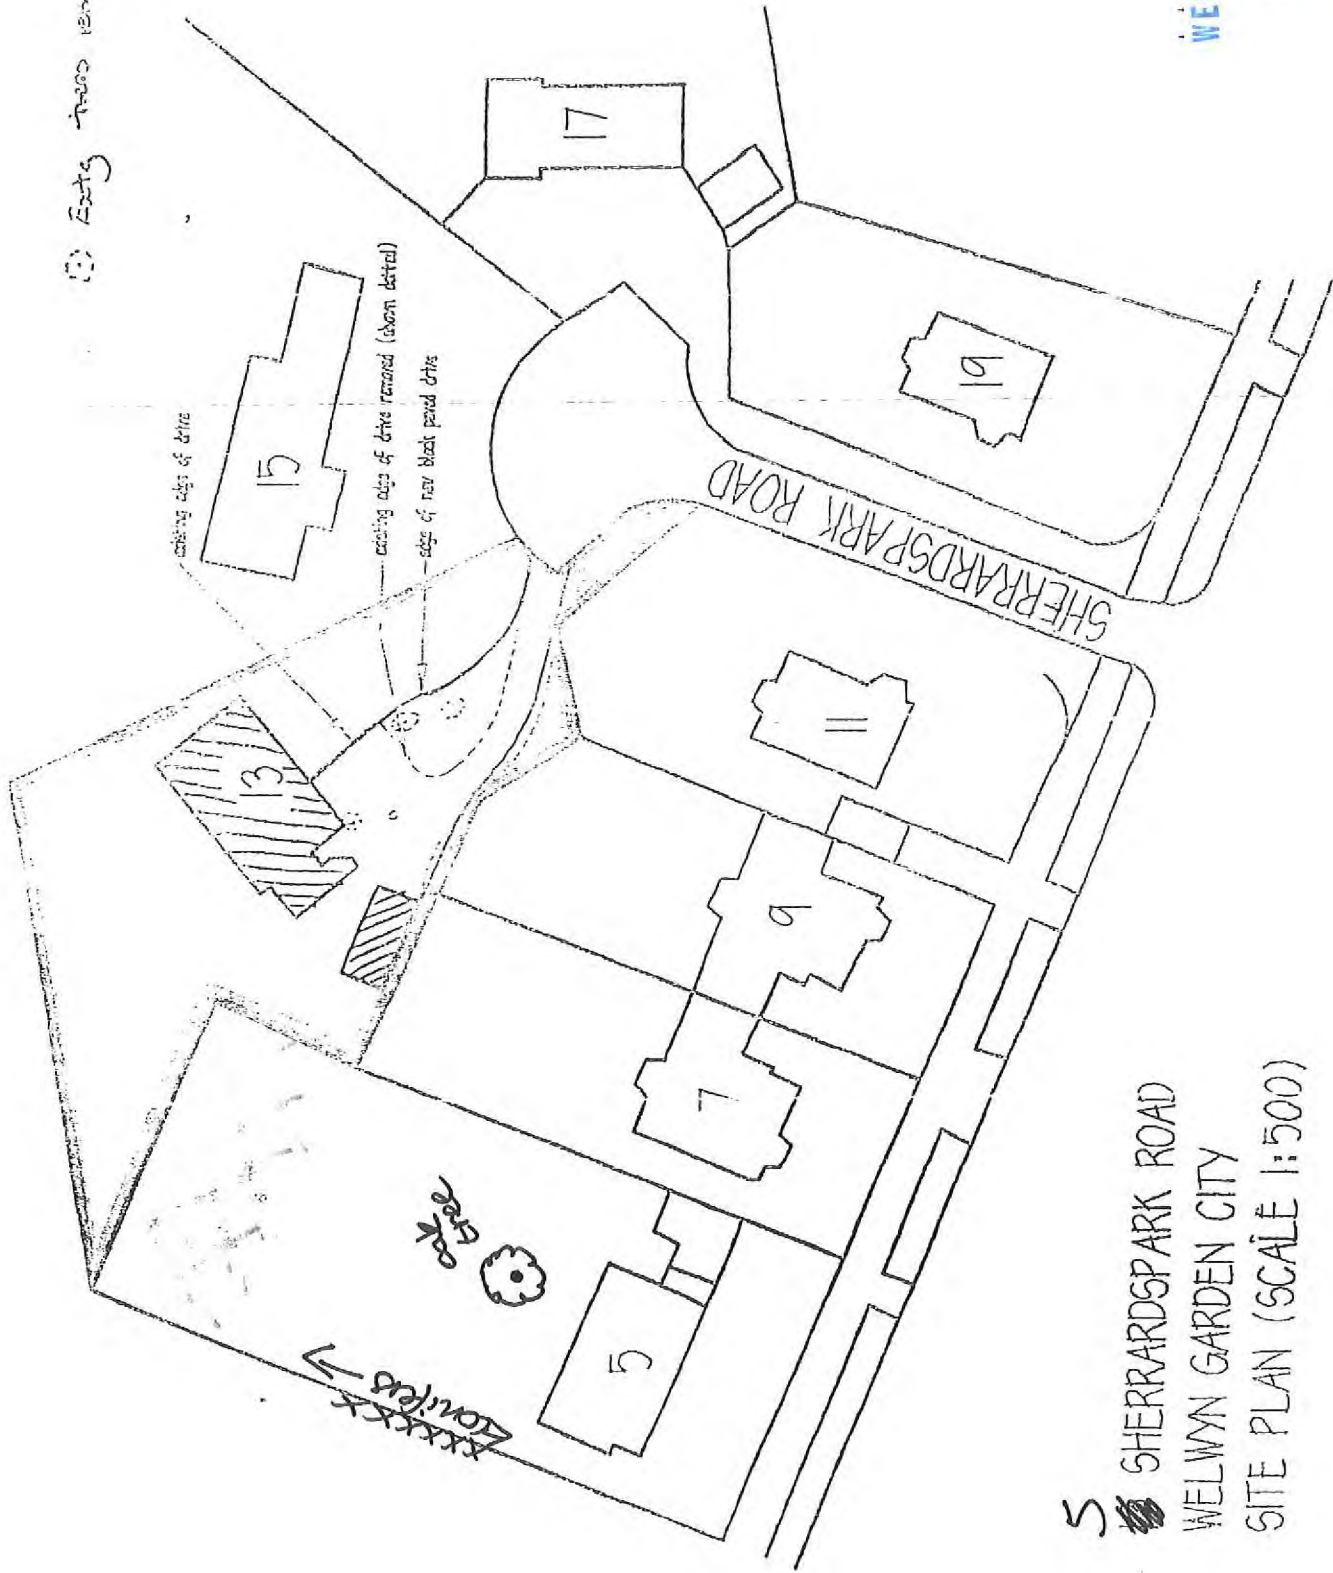

(2) Entry from removed

5 SHERRARDSPARK ROAD
 WELWYN GARDEN CITY
 SITE PLAN (SCALE 1:500)

WELWYN HATFIELD

28 SEP 80

PLANNING

HAND DELIVERED

102/101