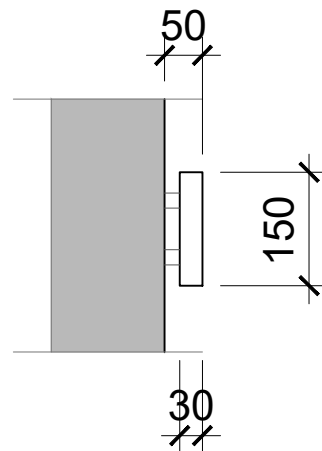

Section View

Rev.	Date	Revisions
FOR PLANNING		
 ARCH ARCHITECTURAL DESIGN STUDIO 33B Grand Parade, Green Lanes, Haringey, London, N4 1LG Tel: 0208 809 2320 - 0784241 0527 Web: www.archpl.co.uk		
Client	Mr Isa Demir	
Project	The Parkway, Welwyn Garden City AL8 6JQ	
Scale	1/10@A3	Date 09/2018
Drawn By	IM	Checked By AEC
Project No.	Drawing No.	Revision
18048	A103	-
Drawing title		
Details		