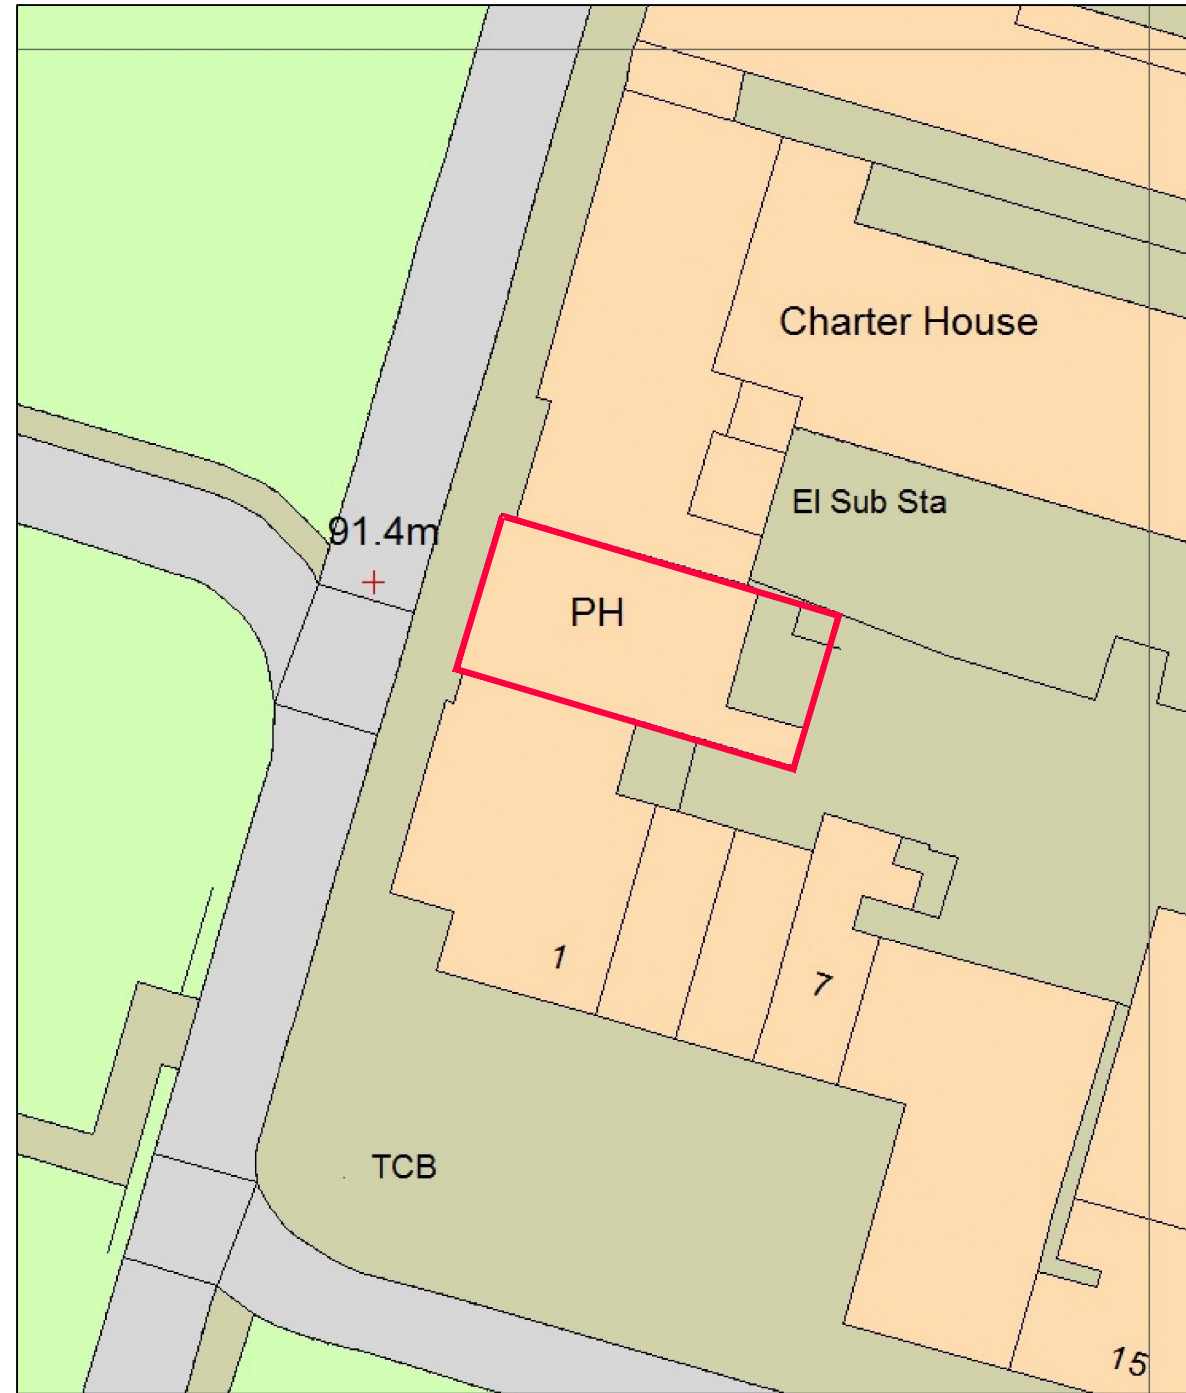

Location Plan

Site Plan

- Notes
- 1- This drawing is not for construction
  - 2- All Dimension are in millimeters
  - 3- Dimensions are not to be scaled directly from drawings
  - 4- All dimensions are to be checked on site and the Architect is to be inform of any discrepancies before construction commences
  - 5- All references to drawings refer to current revision of that drawing
  - 6- The Copyright of this drawing belongs to ArchPI Ltd.

Rev.	Date	Revisions
<b>FOR PLANNING</b>		
 <b>ARCH</b> ARCHITECTURAL DESIGN STUDIO 33B Grand Parade, Green Lanes, Haringey, London, N4 1LG Tel: 0208 809 2320 - 0784241 0527 Web: www.archpl.co.uk		
Client		Mr Isa Demir
Project		The Parkway, Welwyn Garden City AL8 6JQ
Scale	1/1250;1/500@A3	Date 07/2018
Drawn By	IM	Checked By AEC
Project No.	18048	Drawing No. A100
Drawing title		Location and Site Plan