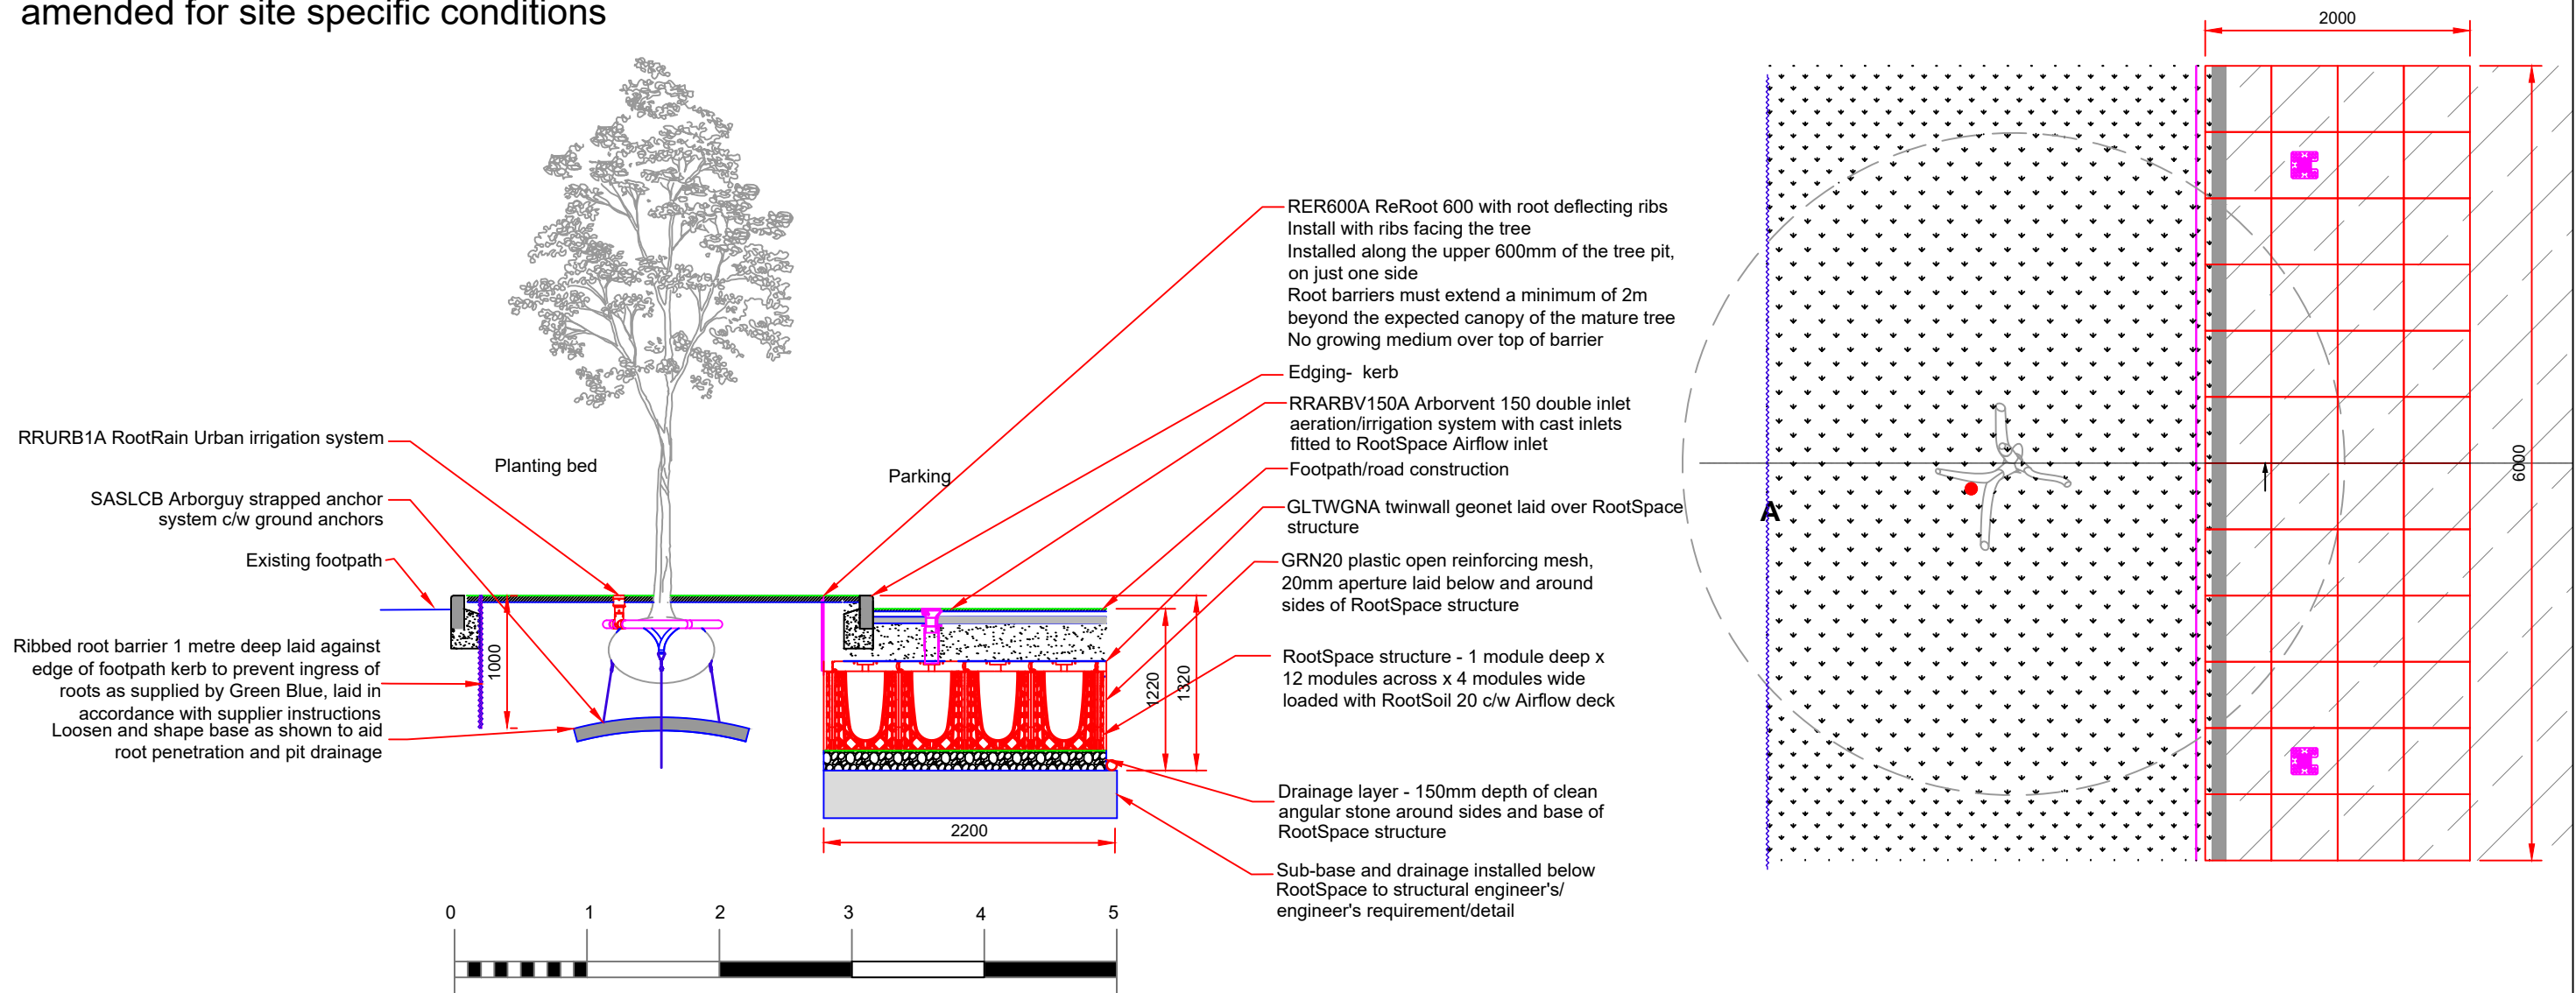

Indicative detail for root space and root barrier- Green Blue drawing GBU 1017
amended for site specific conditions

This drawing is the copyright of Elizabeth Greenwood C.M.L.I., F.Arbor.A and may not be reproduced in whole or in part without written permission

Scheme <i>Mercury House, 1 Broadwater Road, Welwyn</i>	Date <i>July 2018</i>
Title <i>Tree Planting with Rootspace & root barrier</i>	Drawn by <i>E.J.G</i>
Scale <i>Plans 1:50 @ A3</i>	Job No <i>807.18</i>
Elizabeth Greenwood C.M.L.I., F.Arbor.A. 10 Knight Street, Sawbridgeworth, Herts, CM21 9AT. Tel 01279 722381 mobile 07746867402, email ms.ejgreenwood@gmail.com	Drg No <i>807.18.3</i>