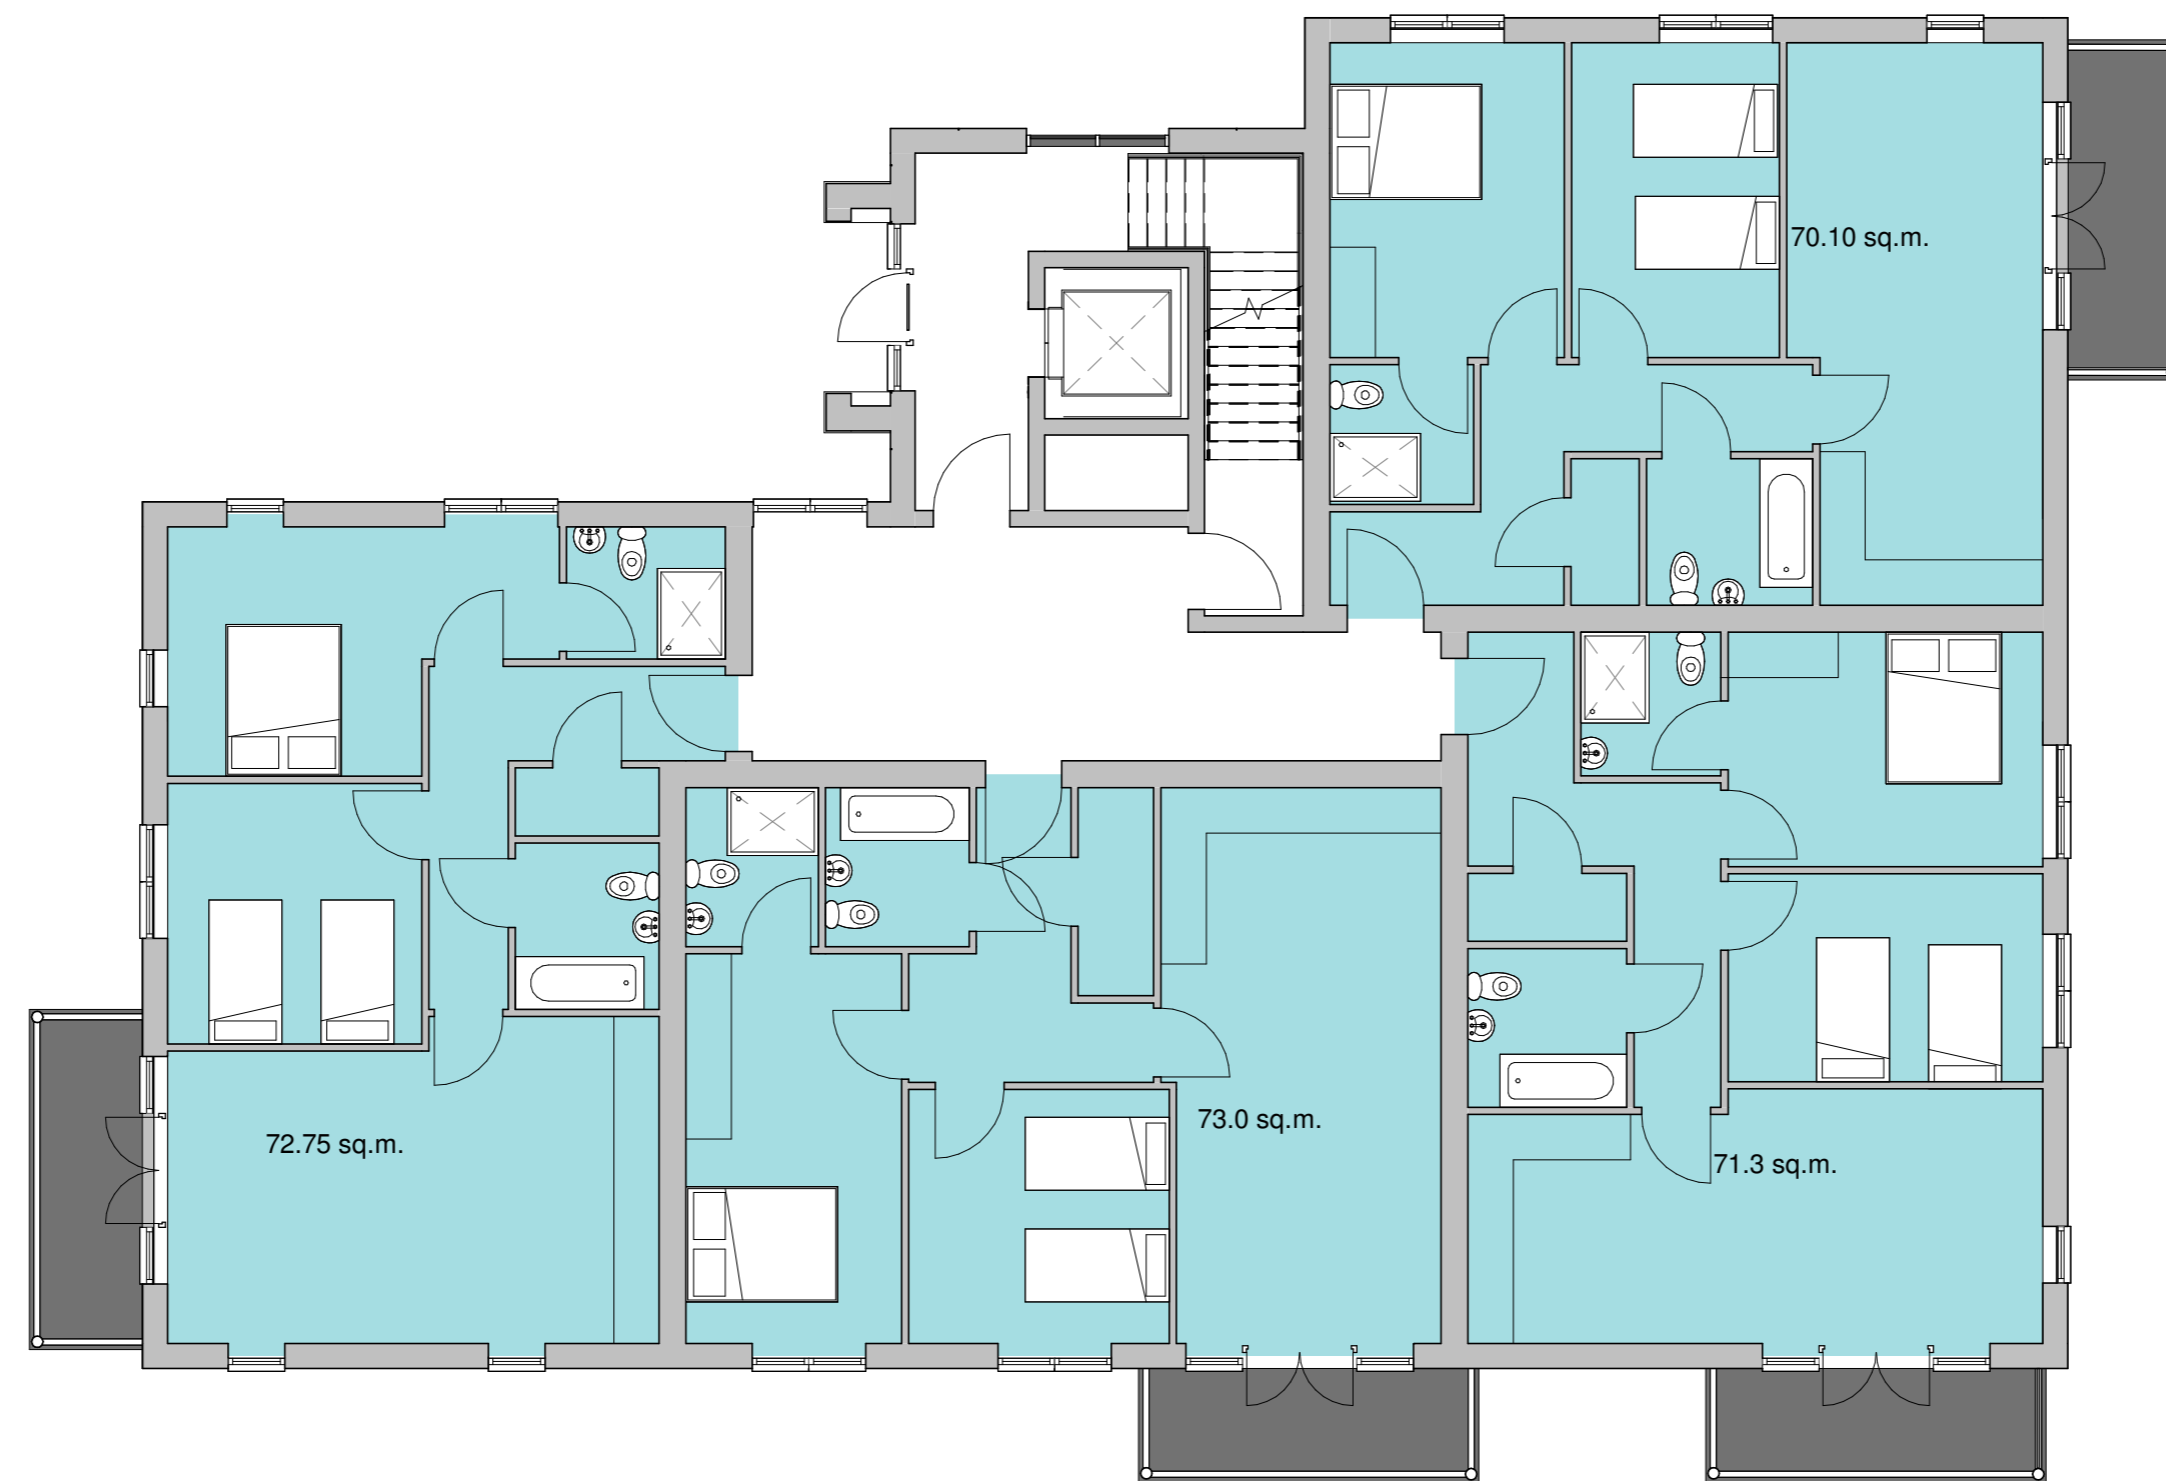

Chase New Homes
 Jasmine House
 8 Parkway
 Welwyn Garden City
 AL8 6HG
 Tel: 01707 660660

The Excitement is Building

X7 UPPER FLOORS
 1 : 100

REV	AMENDMENTS	DATE

Drawn by	Date
Author	Issue Date
Scale (@ A2)	Project number
1 : 100	CNH 002
TITLE	
X7 upper floors	
PROJECT	
Xerox, Welwyn Garden City	
DRG NUMBER	
16 002-708	