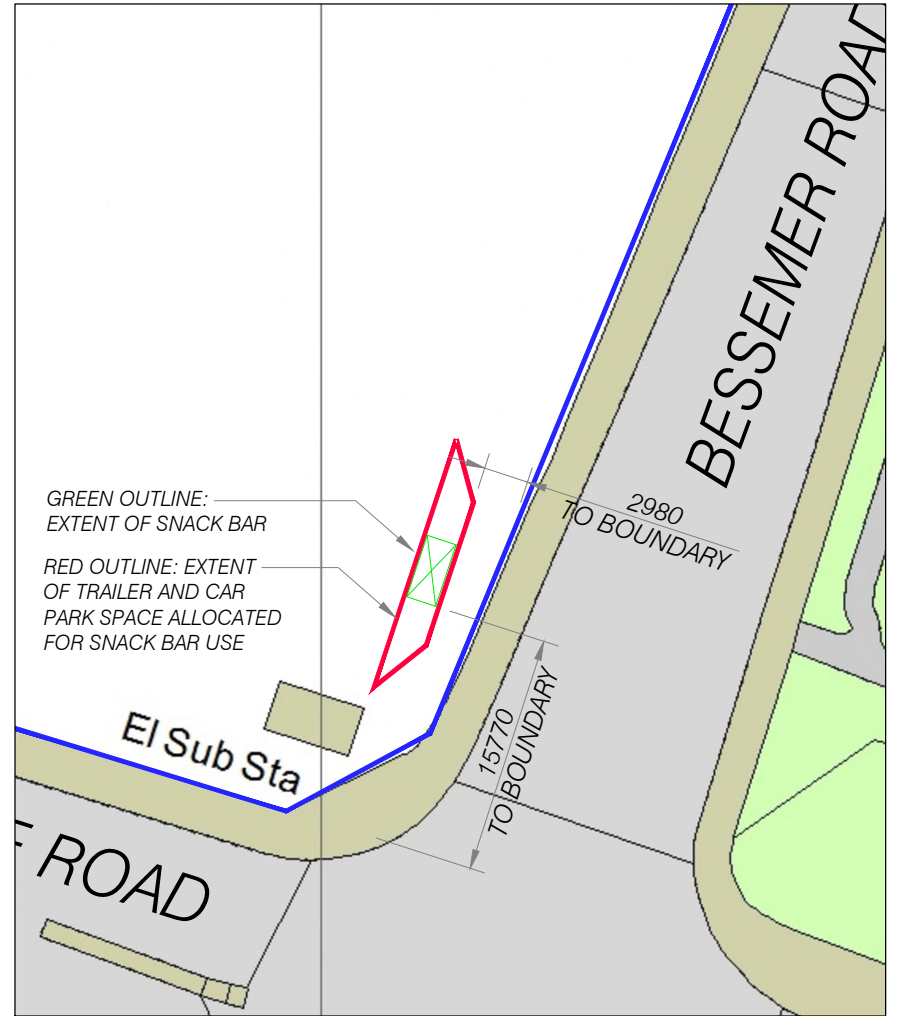

0 10 20 30 40 50 [m]

SITE LOCATION PLAN

SCALE 1:1250

0 10 20 [m]

SITE PLAN

SCALE 1:500

CLIENT  
**SNACK BAR AT CAR PARK**  
 1 BESSEMER ROAD, WELWYN GARDEN  
 CITY, HERTS, AL7 1GF

PROJECT  
 EXISTING CAR AND TRAILER SPACE TO BE  
 CHANGED TO A FIXED CATERING UNIT

TITLE  
 SITE PLAN

DRAWING No.  
 0618\_01

REVISION  
 .