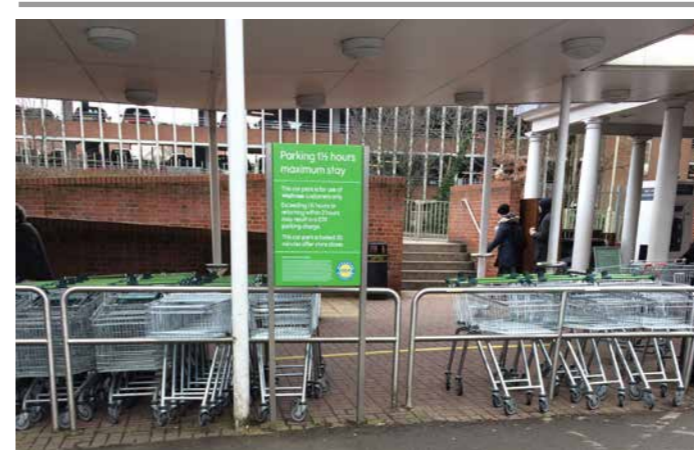

Quantity existing 1 Proposed 1

Size
Panel 602mm (w) x 935mm (h) x 40mm (d)

Materials & colour
Aluminium panel painted Waitrose grey (RAL 7015) with cut vinyl text and graphic applied to face.

Details
Existing sign to be removed, area made good and new sign installed in the same location at installed at 1750mm AFFL to top of panel.

Existing location

27 Parking information - full T&Cs

Action Replace existing panels and internal framework

Quantity existing 1 Proposed 1

Size
Panel 602mm (w) x 935mm (h) x 40mm (d)

Materials & colour
Aluminium panel painted Waitrose grey (RAL 7015) with cut vinyl text and graphic applied to face. Full terms and conditions text and graphic to be printed onto optically clear and applied to bottom of portion of panel. White vinyl keyline to be applied over clear digiprint to hide join.

Details
Existing panels and internal framework to be removed and replaced with new on existing posts. Area to be made good and posts cleaned.

Existing location

30 Shopping hours vinyl

Action Whole sign to be replaced