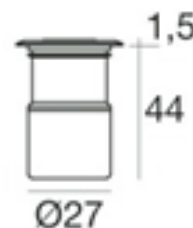

BU2

Buried Uplights

malisa

FINISH	Brushed Nickel, Stainless Steel, and Chrome	COLOUR TEMP	2800k (4000k or 5000k available upon request)
DIMENSIONS	h 44mm x ø 27mm	LUMENS	208lms
CUT-OUT	ø 29mm	CRI	80
IP RATING	IP67 30°	C.C. or C.V	Constant Voltage
BEAM ANGLE	8°, 15°, 30°, 60° and diffused	DIMMING	Non-dim and 1-10v dimming
WATTAGE	2w	EMERGENCY	Remote 3hr available
CURRENT	630mA	ORDER CODE	BU2
VOLTAGE	24v	ACCESSORY	Installation Sleeve - BU23456-A