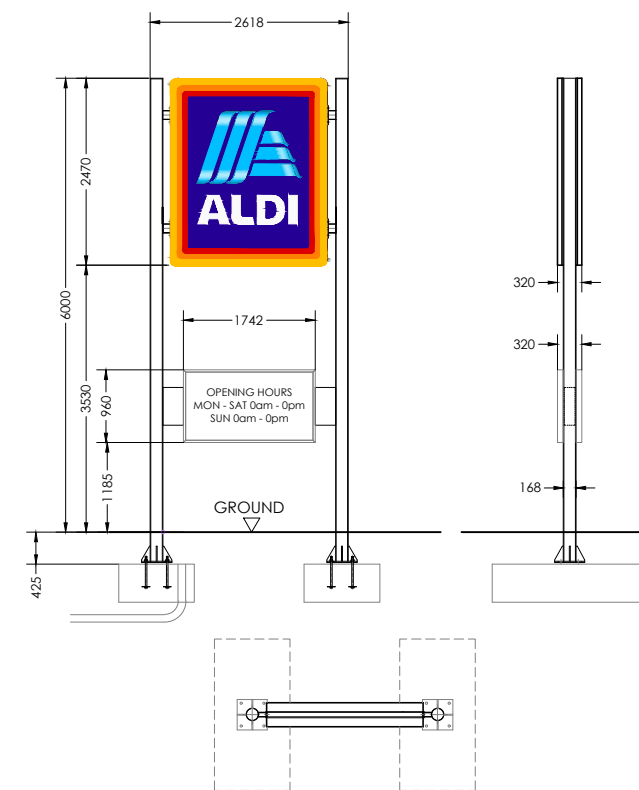

HIGH QUALITY FULL COLOUR SCREEN PRINTED GRAPHIC VINYL APPLIED TO OUTSIDE SURFACE OF GLAZING.

SIGN IS NOT ILLUMINATED.

SIGN 4 : NEW WELCOME WALL GRAPHIC VINYL MOUNTED ON WALL PANEL (2,331mm x 3449mm x 1.5mm)

HIGH QUALITY FULL COLOUR SCREEN PRINTED GRAPHIC VINYL APPLIED TO OUTSIDE SURFACE OF GLAZING.

SIGN IS NOT ILLUMINATED.

SIGNS 8: NEW ALDI LOGO SIGNCASE (2,470mm x 2,070mm x 120mm)

SINGLE FACED WALL MOUNTED SIGN. HIGH QUALITY FABRICATED ALUMINIUM SIGNCASE, FINISHED RAL 7016 ANTHRACITE. SIGN PANEL IS POLYCARBONATE WITH SCREEN PRINTED FIVE COLOUR FOILS - CORPORATE LOGO. MAX SYMBOL SIZE 1,018mm.

DURING TRADING HOURS, STATIC INTERNAL LED ILLUMINATION IS PROVIDED WITH 3m LIGHT ENHANCEMENT FILM INSIDE.

SIGN 5 : NEW FLAG WALL GRAPHIC VINYL ON GLAZING (2,267mm x 6,637mm x 1.5mm)

HIGH QUALITY FULL COLOUR SCREEN PRINTED GRAPHIC VINYL APPLIED TO OUTSIDE SURFACE OF GLAZING.

SIGN IS NOT ILLUMINATED.

SIGN 9 : NEW ALDI LOGO ON H POST MOUNT (2,070mm x 2,470mm x 320mm)

HIGH-LEVEL, DOUBLE FACED SIGNCASE MOUNTED BETWEEN TWO POSTS. HIGH QUALITY FABRICATED ALUMINIUM SIGNCASE, FINISHED RAL 7016 ANTHRACITE. SIGN PANELS ARE POLYCARBONATE WITH SCREEN PRINTED 5 COLOUR FOIL-CORPORATE LOGO. MAX SYMBOL SIZE 1,018mm. SIGNS ARE FULLY INTERNALLY ILLUMINATED BY FLUORESCENT TUBES.

SIGN IS ILLUMINATED.

SIGN 9: CORPORATE LOGO SIGN & OPENING HOURS BETWEEN TWO POSTS (1:100)