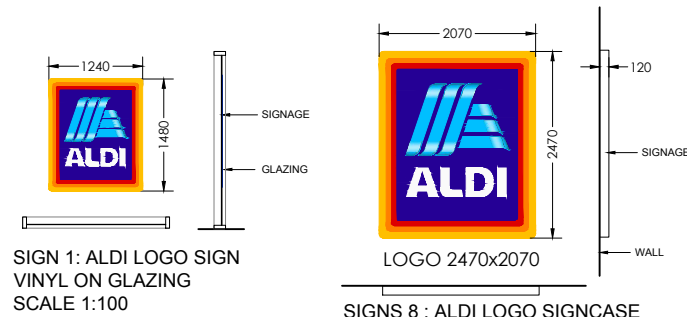

PLANNING ISSUE

NOTES:

1. Contractors must check all dimensions on site. Only figured dimensions are to be worked from. Discrepancies must be reported to the Architect or Engineer before proceeding.
2. © This drawing is copyright

LOGO 2470x2070
SIGNS 8 : ALDI LOGO SIGNCASE ON FACADE SCALE 1:100