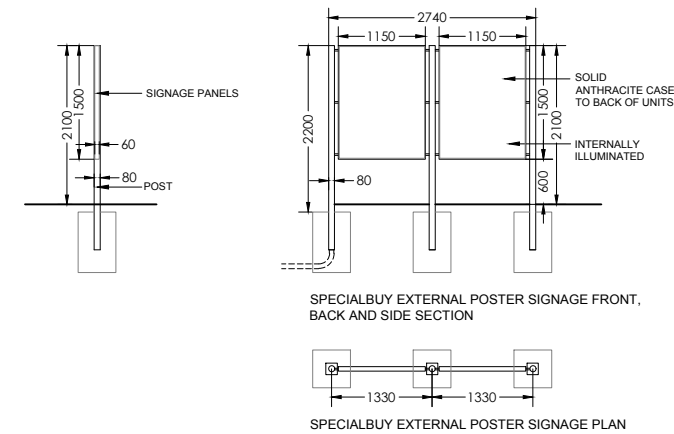

SIGNS 2 & 3 : 2NO. POSTER SIGNS BETWEEN THREE POSTS SCALE (1:100)