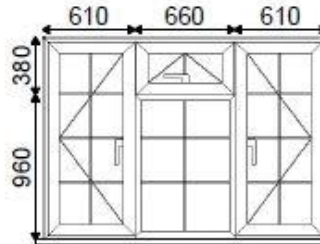

1 - 1880w x 1340h (Basic Frame Size)
1 - 1880w x 1370h, 30mm Cill
Viewed Outside
Style No: 180

Figure 4: 32BrockswoodLane-Front-#3