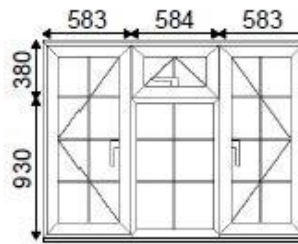

1 - 1750w x 1310h (Basic Frame Size)
 1 - 1750w x 1340h, 30mm Cill
 Viewed Outside
 Style No: 180

Figure 3: 32BrockswoodLane-Front-#2

System:
 Group: SYS10 White Internal
 Window No: 11 of 15
 Location: Front bed
 Drainage: Concealed
 Finish: SYSTEM 10
 Extras: