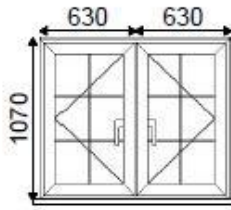

System:
Group: SYS10 White Internal
Window No: 8 of 15
Location: Stairs
Drainage: Concealed
Finish: SYSTEM 10
Extras:

Furniture:
Fab & Fix RH White
Fab & Fix LH White
12" Cotswold Easy Clean
Roto TSL 800 RAIL ESPAG

Cill:
150mm Cill White (1360mm)

Total (Exc. VAT):
Total (Inc. VAT):

Qty	Size	Description
1	477x 896	28mm A Rated Tough Georgian Grid White 18mm Swiss black spacer(A) argon (G/Bar)
1	477x 896	28mm A Rated Tough Georgian Grid White 18mm Swiss black spacer(A) argon (G/Bar)

1 - 1260w x 1070h (Basic Frame Size)
1 - 1260w x 1100h, 30mm Cill
Viewed Outside
Style No: 36

Figure 5: 32BrockswoodLane-Front-#4

System:
Group: SYS10 White Internal
Window No: 10 of 15
Location: Front bed
Drainage: Concealed
Finish: SYSTEM 10
Extras:

Furniture:
Fab & Fix RH White
10" Top Hung Standard
Roto TSL 400 RAIL ESPAG

Cill:
150mm Cill White (740mm)

Total (Exc. VAT):
Total (Inc. VAT):

Qty	Size	Description
1	466x 227	28mm A Rated Tough Georgian Grid White 18mm Swiss black spacer(A) argon (G/Bar)
1	558x 579	28mm A Rated Tough Georgian Grid White 18mm Swiss black spacer(A) argon (G/Bar)