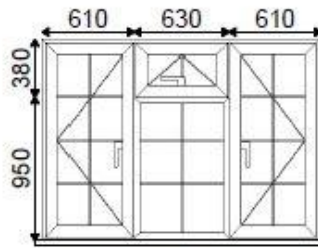

System:
Group: SYS10 White Internal
Window No: 12 of 15
Location: Back bed
Drainage: Concealed
Finish: SYSTEM 10
Extras:

Furniture:
Fab & Fix RH White
Fab & Fix LH White
12" Cotswold Easy Clean
10" Top Hung Standard
Roto TSL 1200 RAIL ESPAG
Roto TSL 400 RAIL ESPAG

Cill:
150mm Cill White (1950mm)

Total (Exc. VAT):

Total (Inc. VAT):

Qty	Size	Description
1	457x 1156	28mm A Rated Tough Georgian Grid White 18mm Swiss black spacer(A) argon (G/Bar)
1	498x 227	28mm A Rated Tough Georgian Grid White 18mm Swiss black spacer(A) argon (G/Bar)
1	457x 1156	28mm A Rated Tough Georgian Grid White 18mm Swiss black spacer(A) argon (G/Bar)
1	590x 889	28mm A Rated Tough Georgian Grid White 18mm Swiss black spacer(A) argon (G/Bar)

1 - 1850w x 1330h (Basic Frame Size)
1 - 1850w x 1360h, 30mm Cill
Viewed Outside
Style No: 180