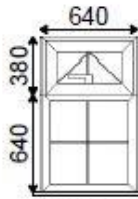

Furniture:
 Fab & Fix RH White
 Fab & Fix LH White
 12" Cotswold Easy Clean
 Roto TSL 800 RAIL ESPAG

Cill:
 150mm Cill White (1360mm)

Total (Exc. VAT):
Total (Inc. VAT):

Qty	Size	Description
1	477x 896	28mm A Rated Tough Georgian Grid White 18mm Swiss black spacer(A) argon (G/Bar)
1	477x 896	28mm A Rated Tough Georgian Grid White 18mm Swiss black spacer(A) argon (G/Bar)

1 - 1260w x 1070h (Basic Frame Size)
 1 - 1260w x 1100h, 30mm Cill
 Viewed Outside
 Style No: 36

Figure 5: 32BrockswoodLane-Front-#4

System:
 Group: SYS10 White Internal
 Window No: 10 of 15
 Location: Front bed
 Drainage: Concealed
 Finish: SYSTEM 10
 Extras:

Furniture:
 Fab & Fix RH White
 10" Top Hung Standard
 Roto TSL 400 RAIL ESPAG

Cill:
 150mm Cill White (740mm)

Total (Exc. VAT):
Total (Inc. VAT):

Qty	Size	Description
1	466x 227	28mm A Rated Tough Georgian Grid White 18mm Swiss black spacer(A) argon (G/Bar)
1	558x 579	28mm A Rated Tough Georgian Grid White 18mm Swiss black spacer(A) argon (G/Bar)