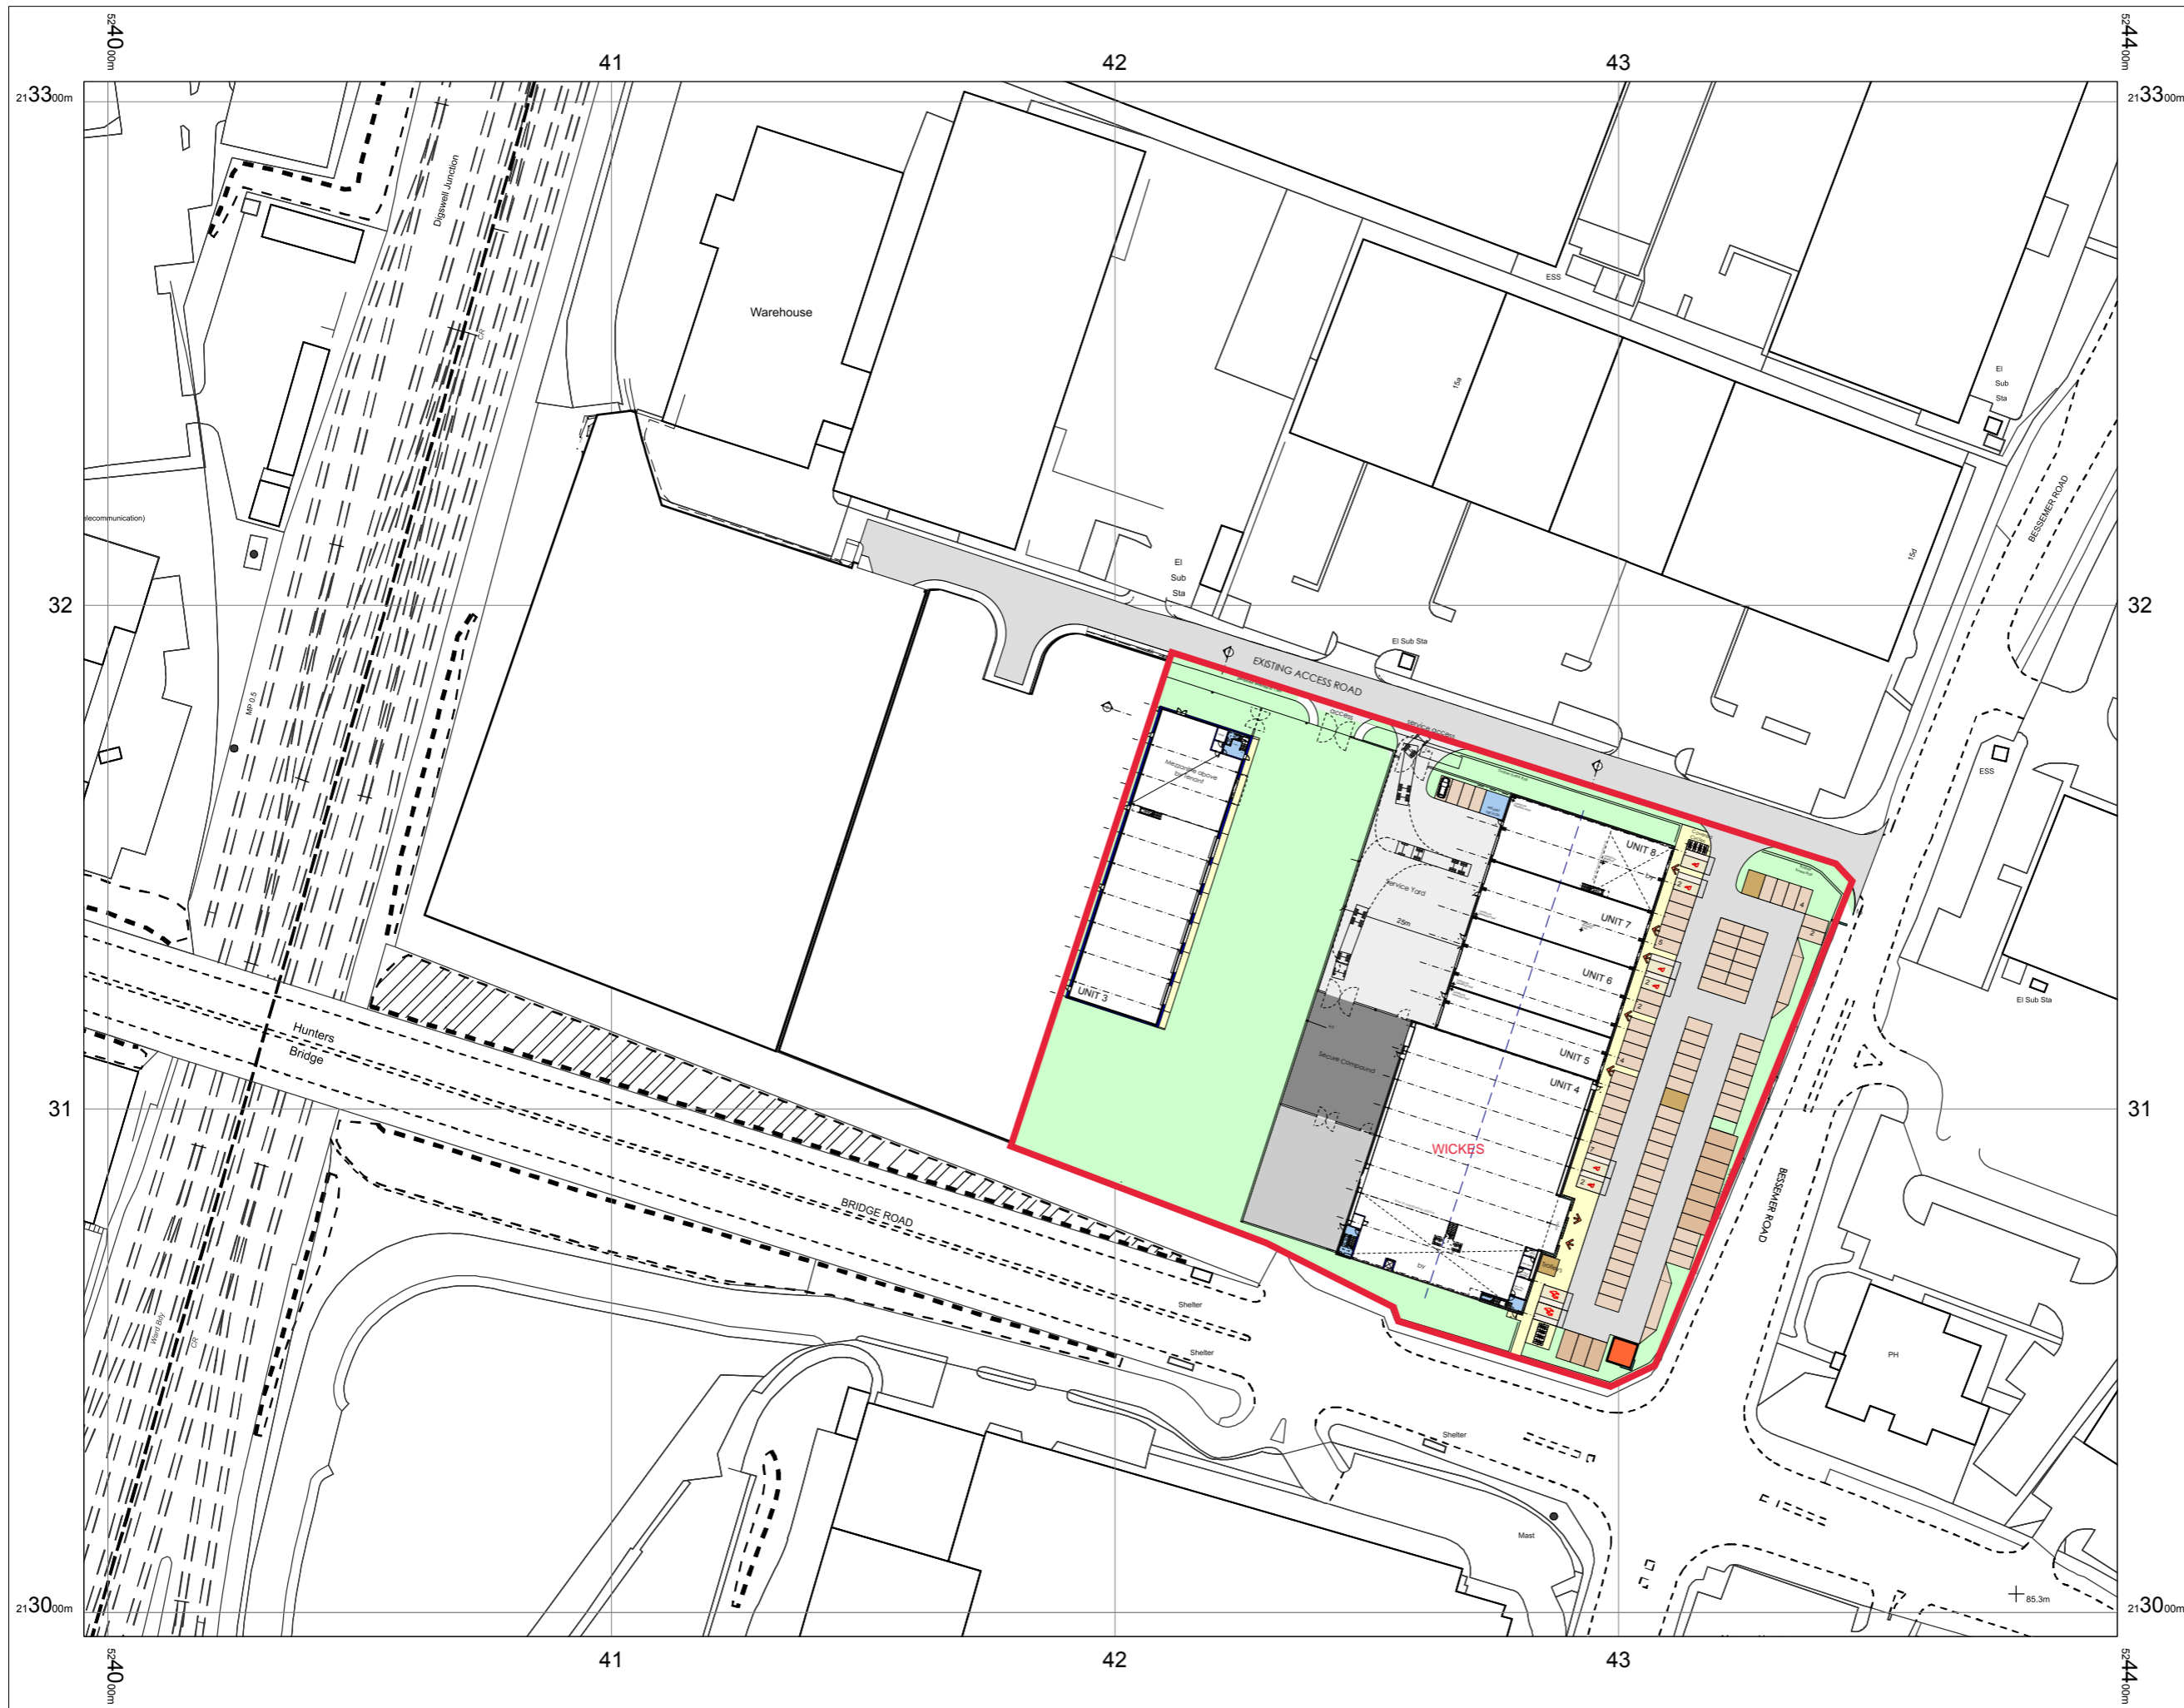

# WICKES - Welwyn

Wickes  
Unit 4  
1 Bessemer Road  
Welwyn

OS MasterMap 1250/2500/10000  
scale  
03 January 2017, ID:  
CM-00587951  
[www.centremapslive.co.uk](http://www.centremapslive.co.uk)  
1:1250 scale print at A3, Centre:  
524197 E, 213150 N  
©Crown Copyright and database  
rights 2016 OS 100019980