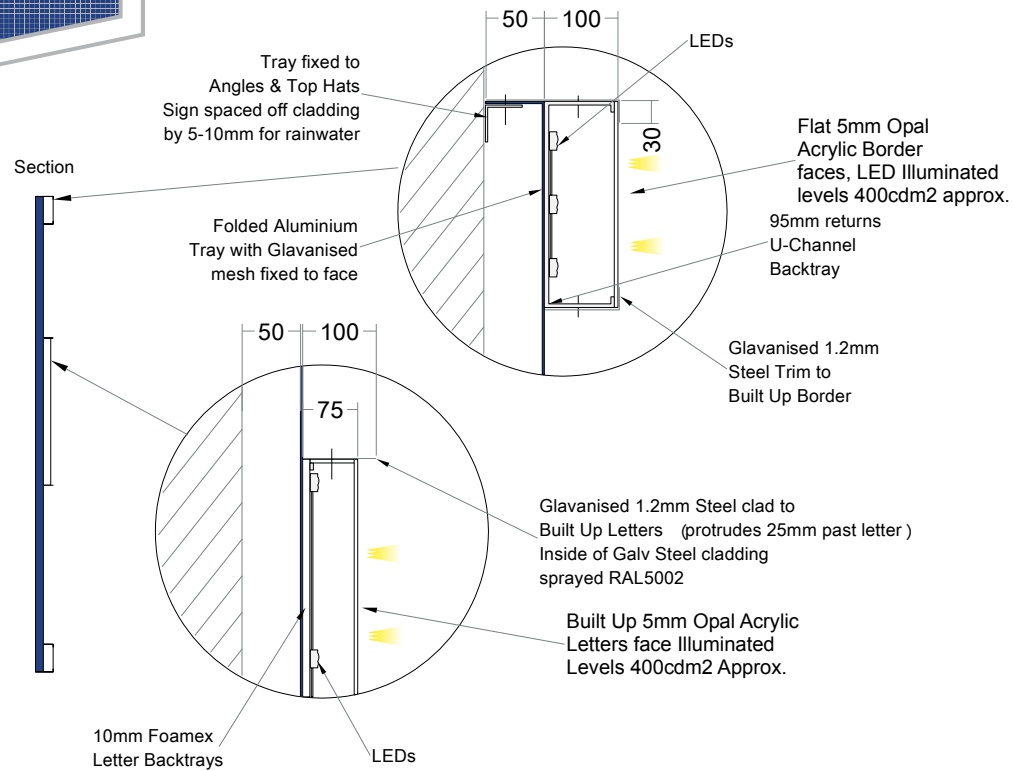

Typeface(s) :

DRG. NO. P2493	Date 03/08/15	Checked 	Rev.	Date	Initial	Revision Detail
Drawn By TB	Scale NTS	Drawing Status Planning				

NOTES
**NOT TO SCALE FOR
VISUAL REFERENCE
ONLY**

Specification checked and approved for Production By (sign & print name)