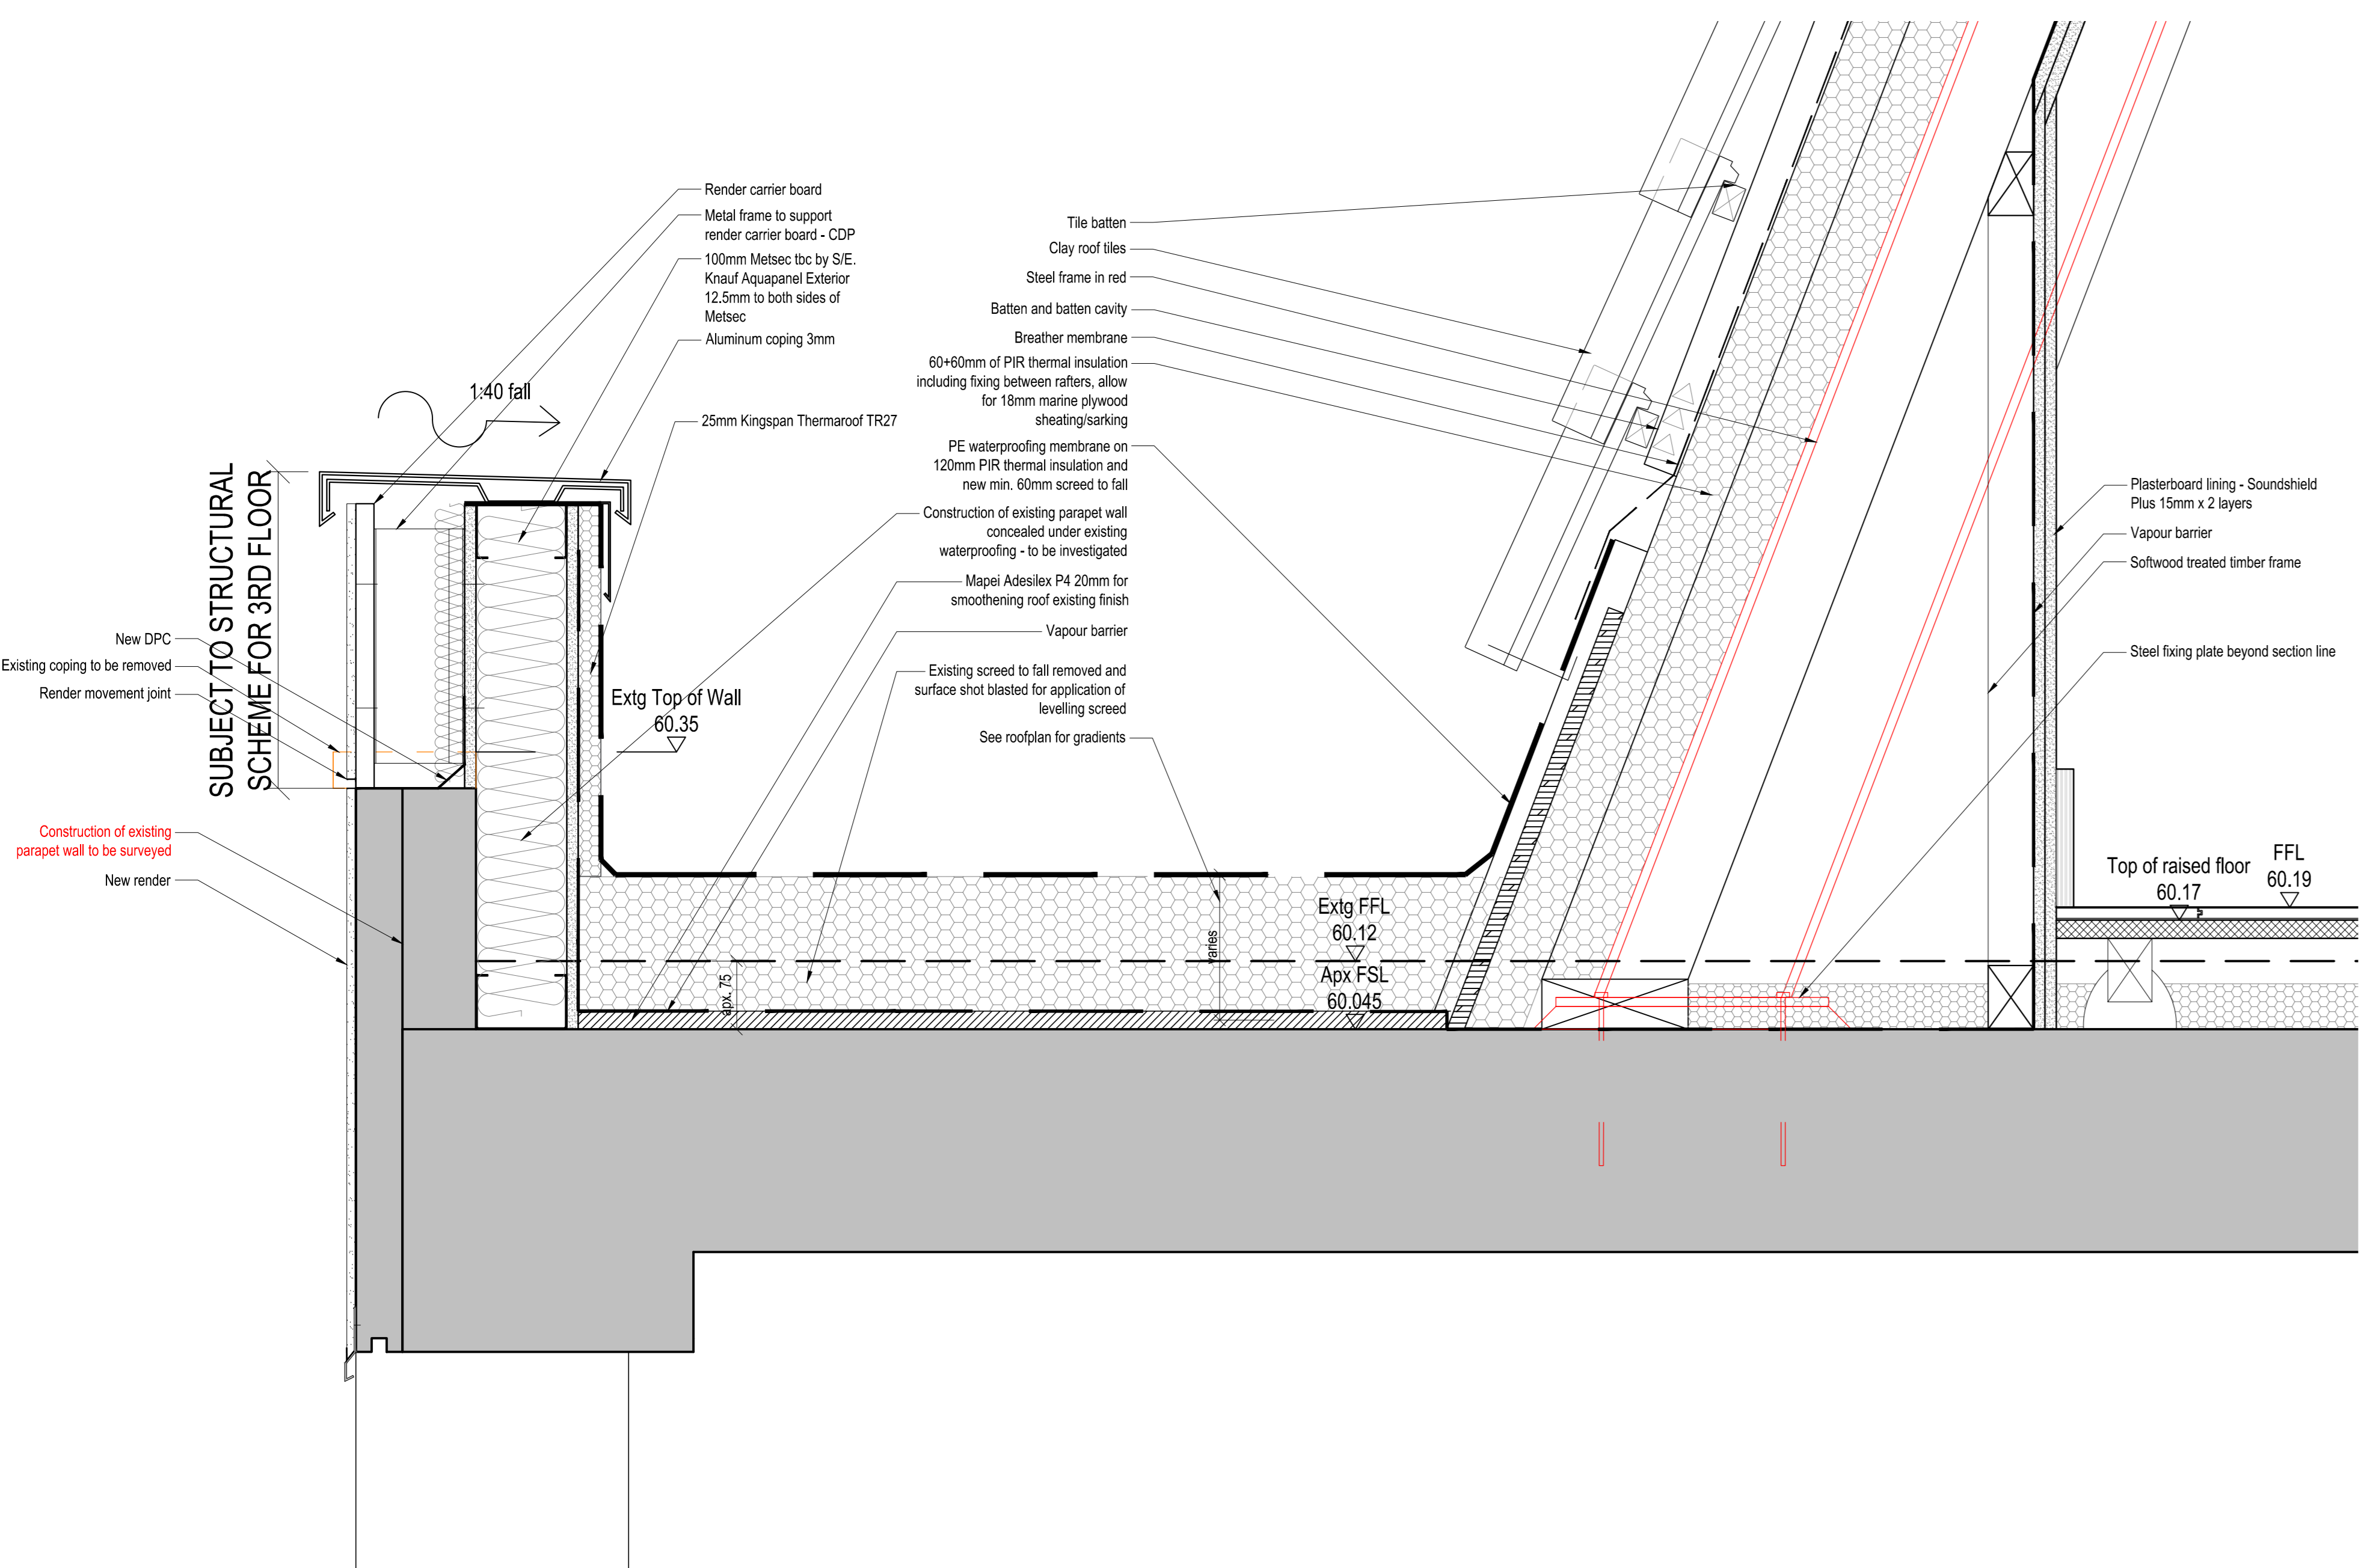

**GENERIC SKYLIGHT/AOV DETAIL**  
 SCALE: 1:10 @ A0  
 Read in connection with specifications

**TYPICAL ROOF DETAILS**  
 SCALE: 1:5 @ A0