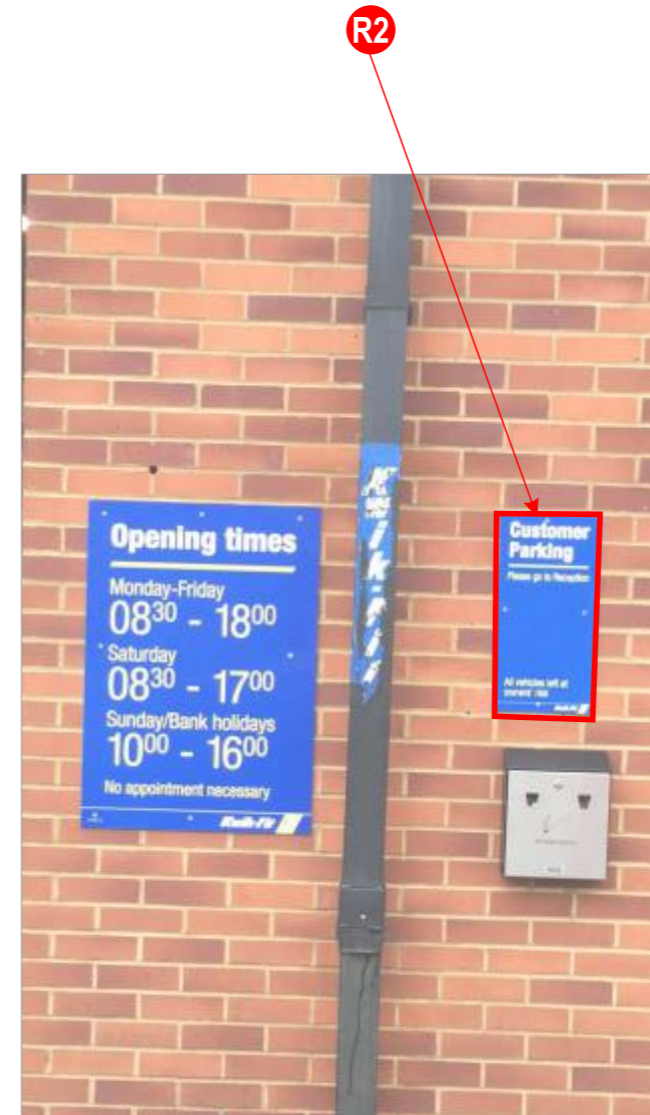

# REMOVALS ONLY

These are items not being replaced with new like for like signage. Removal only.

**Signscope**

T: +44 (0)01843 850800  
 F: +44 (0)01843 853537  
 E: sales@signscope.com  
 W: www.signscope.com  
 24 Leigh Road, Haine Industrial Park, Ramsgate, Kent. CT12 5EU.