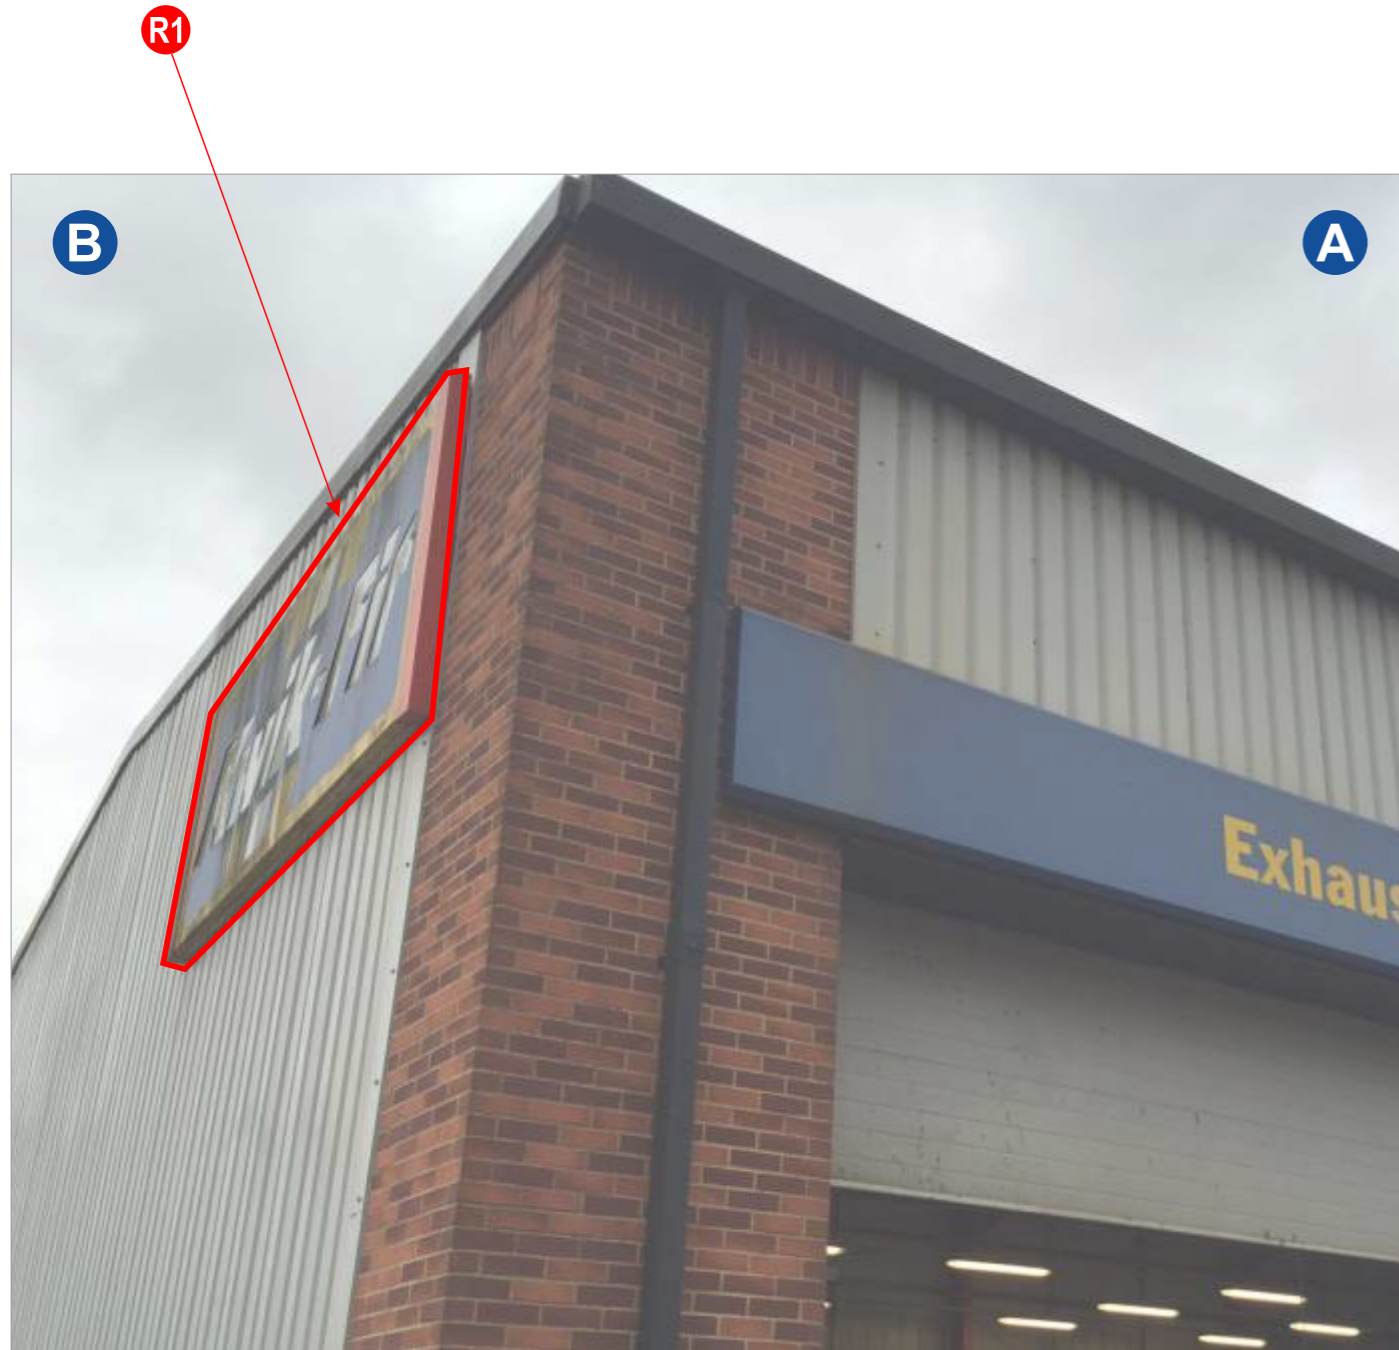

# REMOVALS ONLY

These are items not being replaced with new like for like signage. Removal only.

**Signscope**

T: +44 (0)01843 850800  
 F: +44 (0)01843 853537  
 E: sales@signscope.com  
 W: www.signscope.com  
 24 Leigh Road, Haine Industrial Park, Ramsgate, Kent. CT12 5EU.