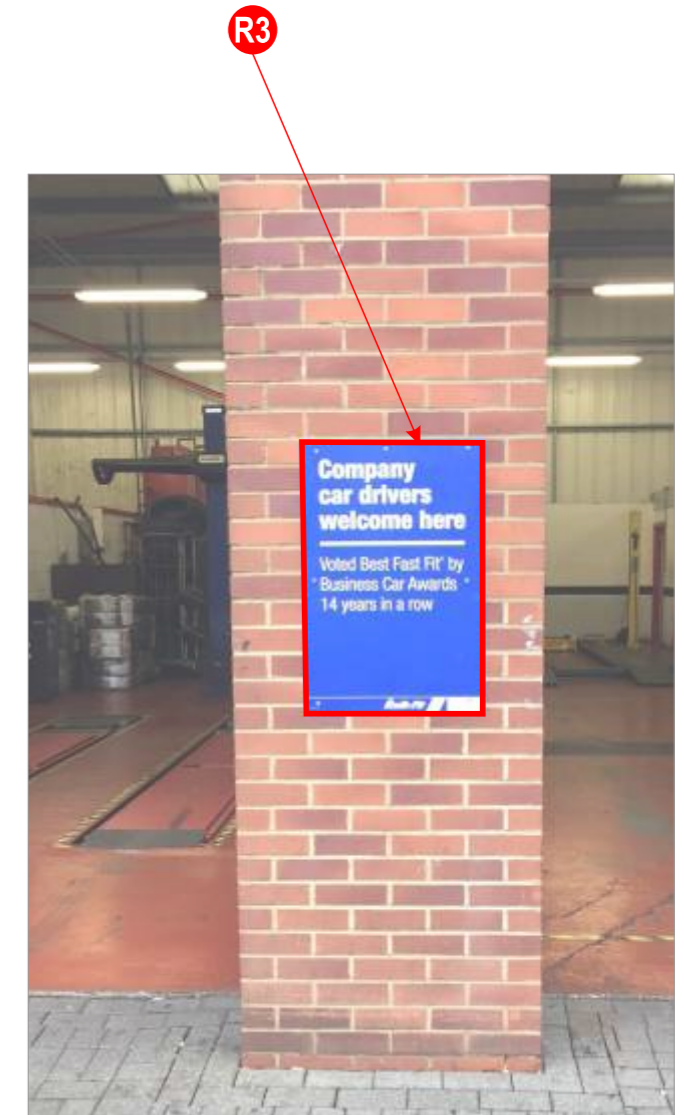

# REMOVALS ONLY

These are items not being replaced with new like for like signage. Removal only.

**Signscope**

T: +44 (0)01843 850800  
 F: +44 (0)01843 853537  
 E: sales@signscope.com  
 W: www.signscope.com  
 24 Leigh Road, Haine Industrial Park, Ramsgate, Kent. CT12 5EU.