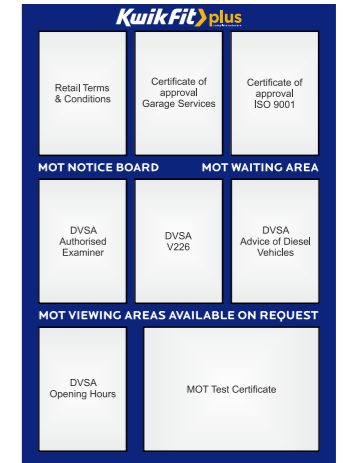

8

Reception Bulkhead Sign  
1458mm x 350mm

QTY  
1

9

Customer Promise  
840mm x 380mm

QTY  
1

10

MOT Certificate Wall Sign  
750mm x 1100mm

QTY  
1

11

Internal Sign  
Wheel Alignment  
510mm x 180mm

QTY  
1

12

Internal Sign  
MOT Viewing Bay  
510mm x 180mm

QTY  
1

NR

Internal Sign  
MOT Viewing Bays 1 & 2  
510mm x 180mm

QTY  
0

13

Complimentary Hot Drinks (S)  
148mm x 210mm

QTY  
1

NR

Complimentary Hot Drinks (L)  
210mm x 297mm

QTY  
0