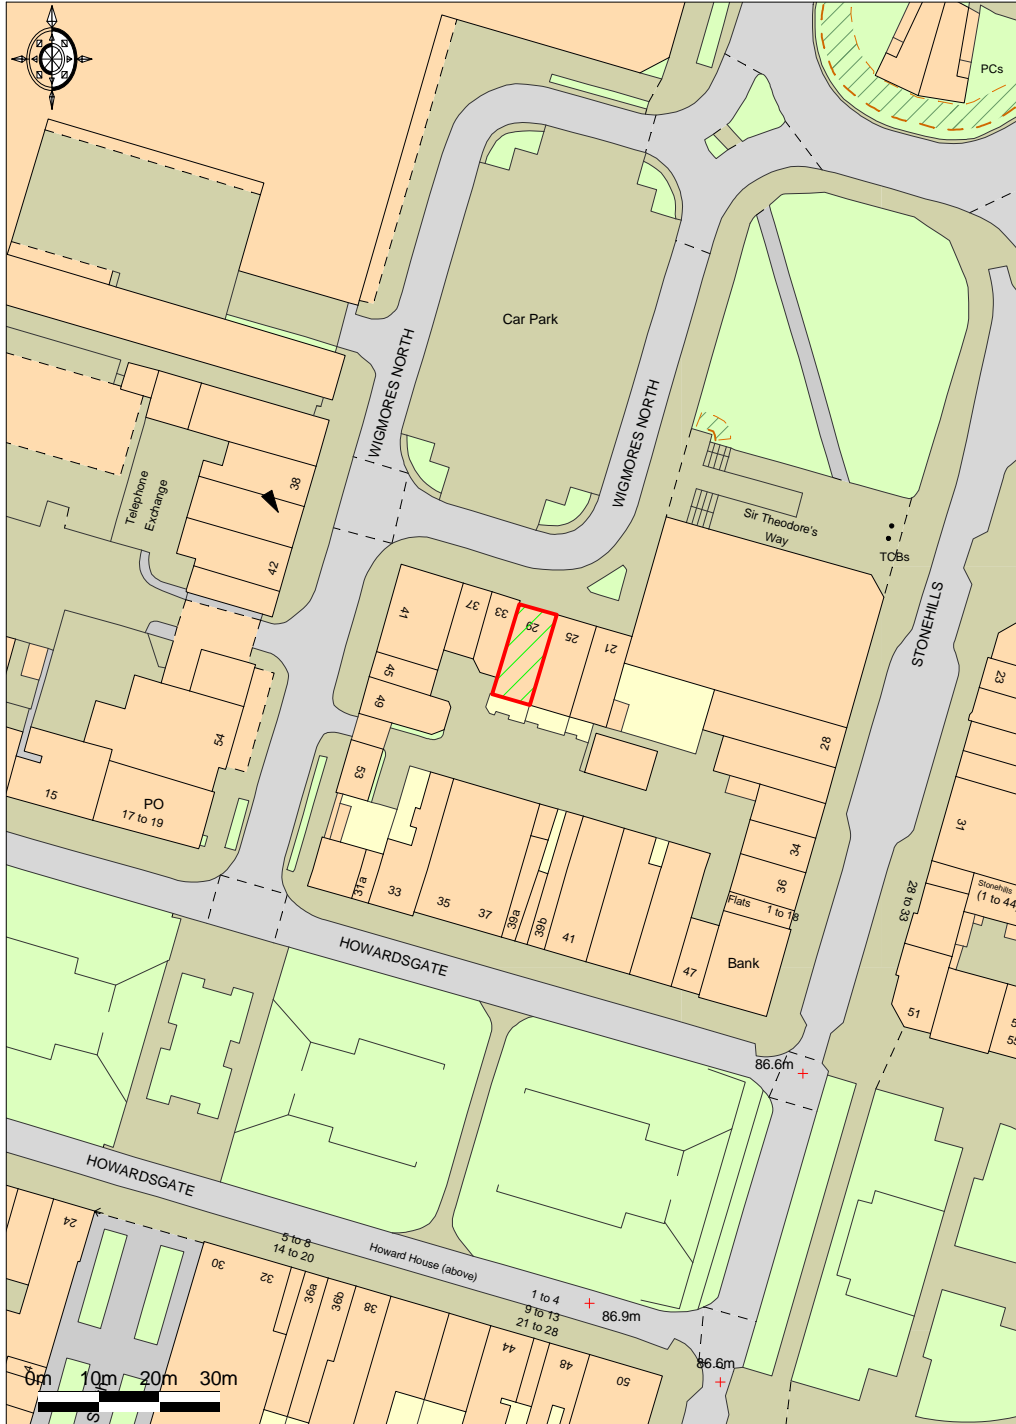

Ashtons, 20 Wigmores North, Welwyn Garden City

Ordnance Survey © Crown Copyright 2015. All rights reserved. Licence number 100022432.
Getmapping plc 2015. Plotted Scale - 1:1250