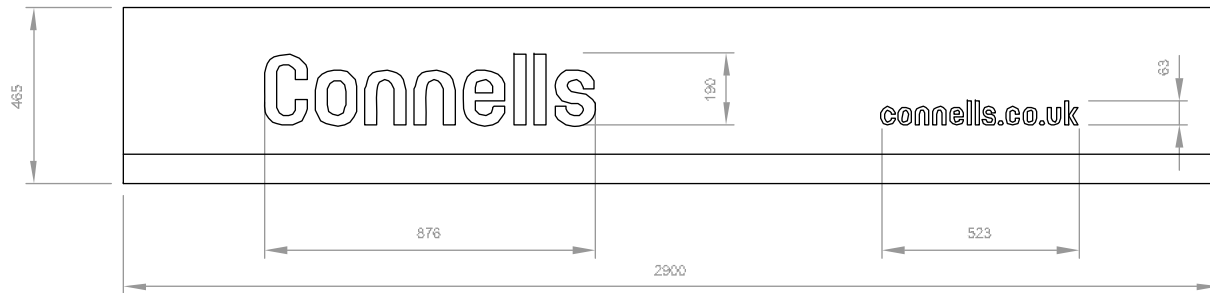

Proposed Fascia Sign

2900mm x 465mm

CONSTRUCTION

Powder coated, folded aluminium tray, with fret cut 'Connells' backed up with Opal acrylic, website and bottom strip to be face applied vinyl. Main colour RAL3000, bottom strip RAL3011.

ONLY "Connells" is internally illuminated with white LEDs.

Projecting Sign

Panel Size 700mm x 450mm

Fascia Signage Section

Scale 1:10

Projecting Sign Section

Scale 1:10

Rev: 02 - Fascia length reduced

Rev: 01 - Projecting sign size reduced

Connells

Title:
Fascia Signage Details

Project address:
38 Wigmore North,
Welwyn Garden City

Scale: 1:20 @ A3	Job No:	Drg No: 0184-142-02	
Date: 06.07.2015	Drawn by: ASK	Checked by: EB	Rev no: 02