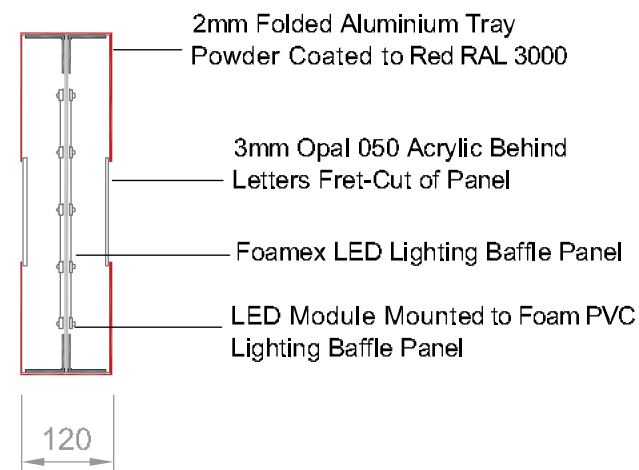

Proposed Fascia Sign

2900mm x 465mm

CONSTRUCTION

Powder coated, folded aluminium tray, with fret cut 'Connells' backed up with Opal acrylic, website and bottom strip to be face applied vinyl. Main colour RAL3000, bottom strip RAL3011.

ONLY "Connells" is internally illuminated with white LEDs.

Projecting Sign

Panel Size 700mm x 450mm

Fascia Signage Section

Scale 1:10

Projecting Sign Section

Scale 1:10

Rev: 02 - Fascia length reduced

Rev: 01 - Projecting sign size reduced

Connells

Title:
Fascia Signage Details

Project address:
38 Wigmore North,
Welwyn Garden City

Scale: 1:20 @ A3	Job No:	Drg No: 0184-142-02	
Date: 06.07.2015	Drawn by: ASK	Checked by: EB	Rev no: 02