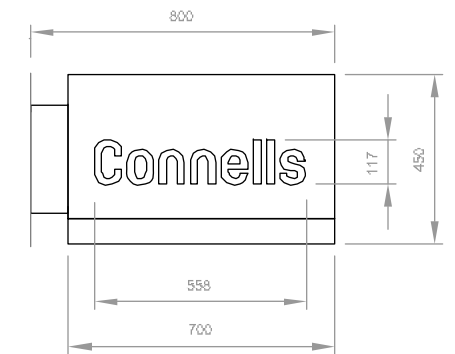

Proposed Fascia Sign

2900mm x 465mm

CONSTRUCTION

Powder coated, folded aluminium tray, with fret cut 'Connells' backed up with Opal acrylic, website and bottom strip to be face applied vinyl. Main colour RAL3000, bottom strip RAL3011.

ONLY "Connells" is internally illuminated with white LEDs.

Projecting Sign

Panel Size 700mm x 450mm

Fascia Signage Section

Scale 1:10

Projecting Sign Section

Scale 1:10

Rev: 02 - Fascia length reduced

Rev: 01 - Projecting sign size reduced

Connells

Title:
Fascia Signage Details

Project address:
38 Wigmore North,
Welwyn Garden City

Scale: 1:20 @ A3	Job No:	Drg No: 0184-142-02	
Date: 06.07.2015	Drawn by: ASK	Checked by: EB	Rev no: 02