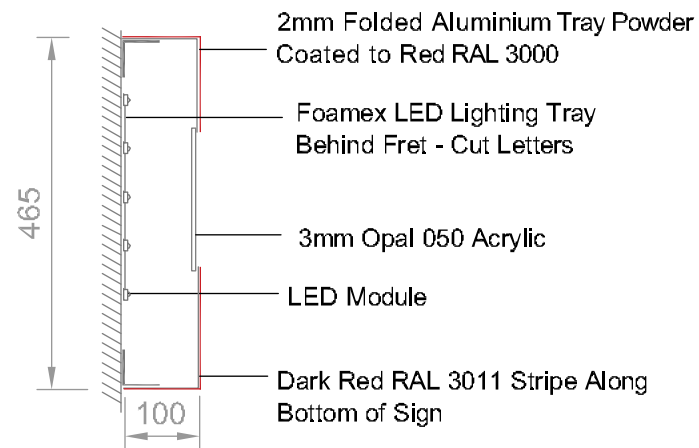

Proposed Fascia Sign

2900mm x 465mm

CONSTRUCTION

Powder coated, folded aluminium tray, with fret cut 'Connells' backed up with Opal acrylic, website and bottom strip to be face applied vinyl. Main colour RAL3000, bottom strip RAL3011.

ONLY "Connells" is internally illuminated with white LEDs.

Projecting Sign

Panel Size 700mm x 450mm

Fascia Signage Section

Scale 1:10

Projecting Sign Section

Scale 1:10

Rev: 02 - Fascia length reduced

Rev: 01 - Projecting sign size reduced

Connells

Title:
Fascia Signage Details

Project address:
38 Wigmore North,
Welwyn Garden City

Scale: 1:20 @ A3	Job No:	Drg No: 0184-142-02	
Date: 06.07.2015	Drawn by: ASK	Checked by: EB	Rev no: 02