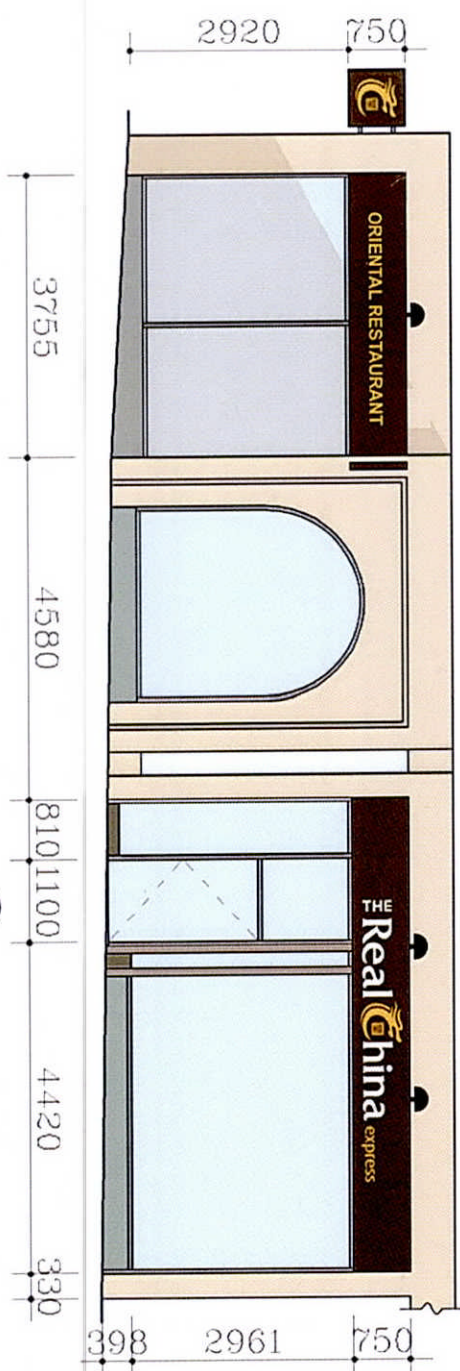

TITLE	Restaurant
CLIENT	The Real China
PROJECT ADDRESS	1 Howardsgate, Melwyn Garden City, AL8 6AL
DRAWING NUMBER	E-0-02
ISSUE/DATE	23 Oct 2012
SCALE	1:100
DRAWING BY	Yanf Yao

Thames House
Ashford Road
Ashford
Middlesex
TW15 1XB
Tel: 01784 251 528
Fax: 0845 280 1452

AMENDMENT
23 OCT 2012
NO. N of 2012/1913/AD

The Shopfront Proposed 01

Signage Section A 1:10

The Shopfront Proposed 02

The Projecting Sign Elevation Proposed 1:25