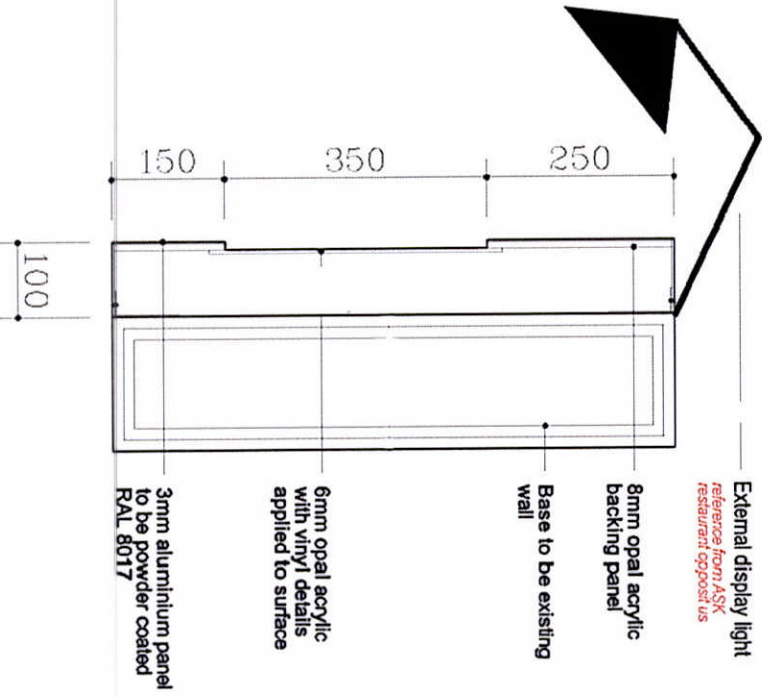

TITLE	Restaurant
CLIENT	The Real China
PROJECT ADDRESS	1 Howardsgate, Melwyn Garden City, AL8 6AL
DRAWING NUMBER	E-0-02
ISSUE/DATE	23 Oct 2012
SCALE	1:100
DRAWING BY	Yanf Yao

Thames House
Ashford Road
Ashford
Middlesex
TW15 1XB
Tel: 01784 251 528
Fax: 0845 280 1452

AMENDMENT
23 OCT 2012
NO. N of 2012/1913/AD

The Shopfront Proposed 01

Signage Section A 1:10

The Shopfront Proposed 02

The Projecting Sign Elevation Proposed 1:25