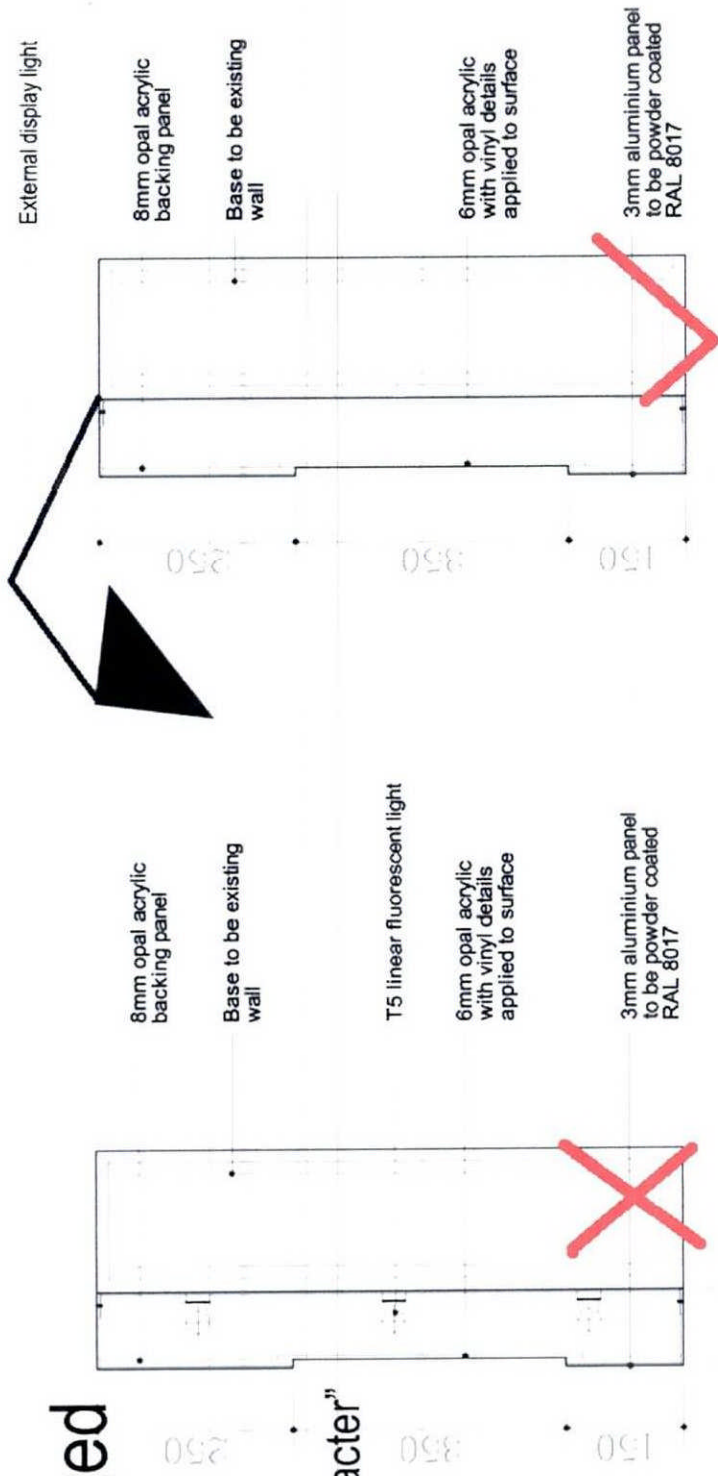

what have been changed

1: take off the internal illuminate replace to external display light.

2: take off "Dragon Symbol and Character" via "Dorotape Glass Effect"

Signage Section A 1:10

Signage Section A 1:10

20 AUG 2012
2012/1913

330 3435 330 2920 750 1100 1460330 3370 390 3940