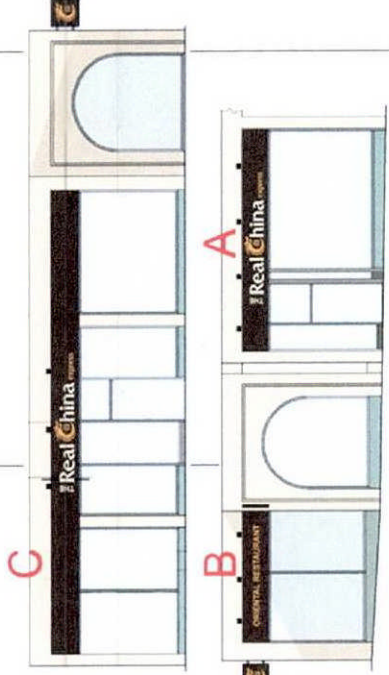

Thames House
Ashford Road
Middlesex
TW15 1XG
Tel: 01784 251 528
Fax: 0845 280 1452

SIGN LOCATION

20 AUG 2012

2012/1913

TITLE Restaurant
CLIENT The Real China
PROJECT ADDRESS 1 Howardsgate,
Weylyn Garden City, ALB. BAL
DRAWING NUMBER P-01
ISSUE&DATE
SCALE 1:100
DRAWING BY Topi. 100

The Ground Floor Existing

..... DMAX (UK) LTD