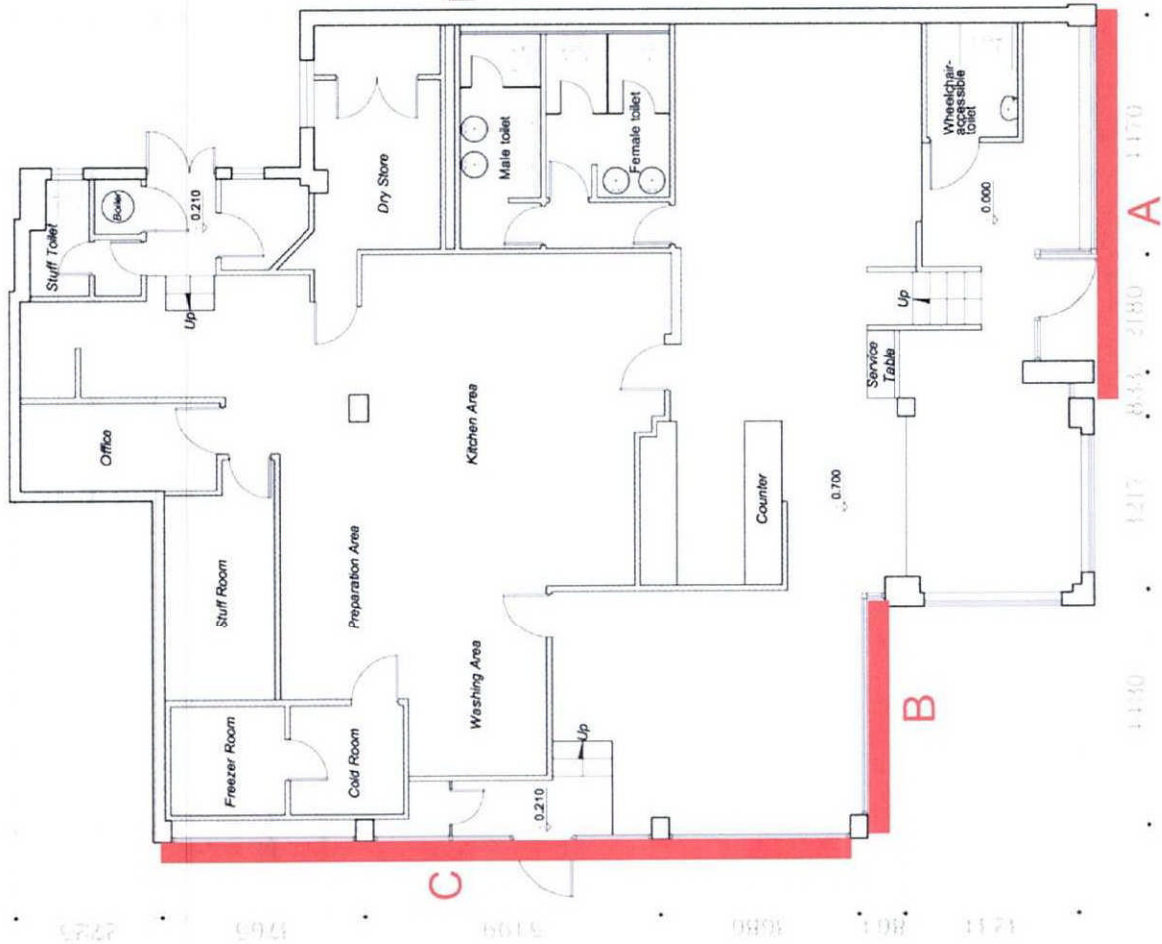

Thames House
Ashford Road
Middlesex
TW15 1XG
Tel: 01784 251 528
Fax: 0845 280 1452

SIGN LOCATION

20 AUG 2012

2012/1913

TITLE Restaurant
CLIENT The Real China
PROJECT ADDRESS 1 Howardsgate,
Weylyn Garden City, ALB. BAL
DRAWING NUMBER P-01
ISSUE&DATE
SCALE 1:100
DRAWING BY Topi. 100

The Ground Floor Existing

..... DMAX (UK) LTD