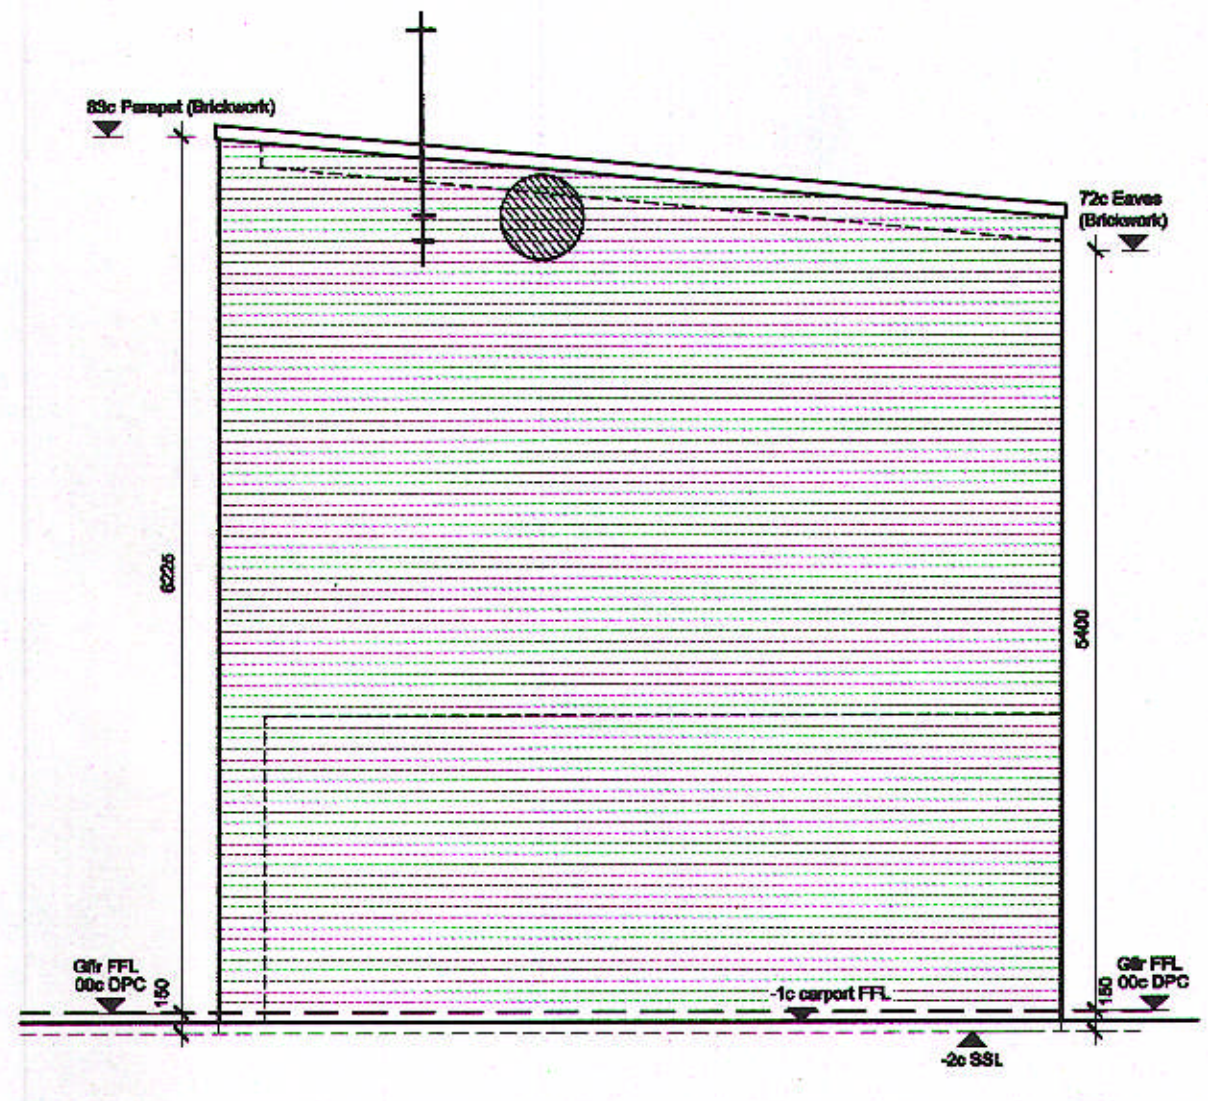

Front elevation Block 1 FOGs

Side elevations Block 1 FOGs

Side elevation Block 1 Group G

Front elevation Block 1 FOGs

Side elevation Block 1 Group G

Rear elevation Block 1 FOG's (Plot 18 only)

-  Satellite Dish.
-  TV. Ariel.

WELBY HAYFIELD
PLANNING
OFFICE
30 OCT 2012
No: -2012/1720

Roche Site,
Broadwater Road,
Welwyn Garden City.

Proposed Satellite Dish/
TV. Ariel Locations.

Drg. no. WGC(0) 301

Date - October 2012 Scale : 1:50

Metres.

3.0
2.0
1.0
0.5
0

30 20 10 05 0