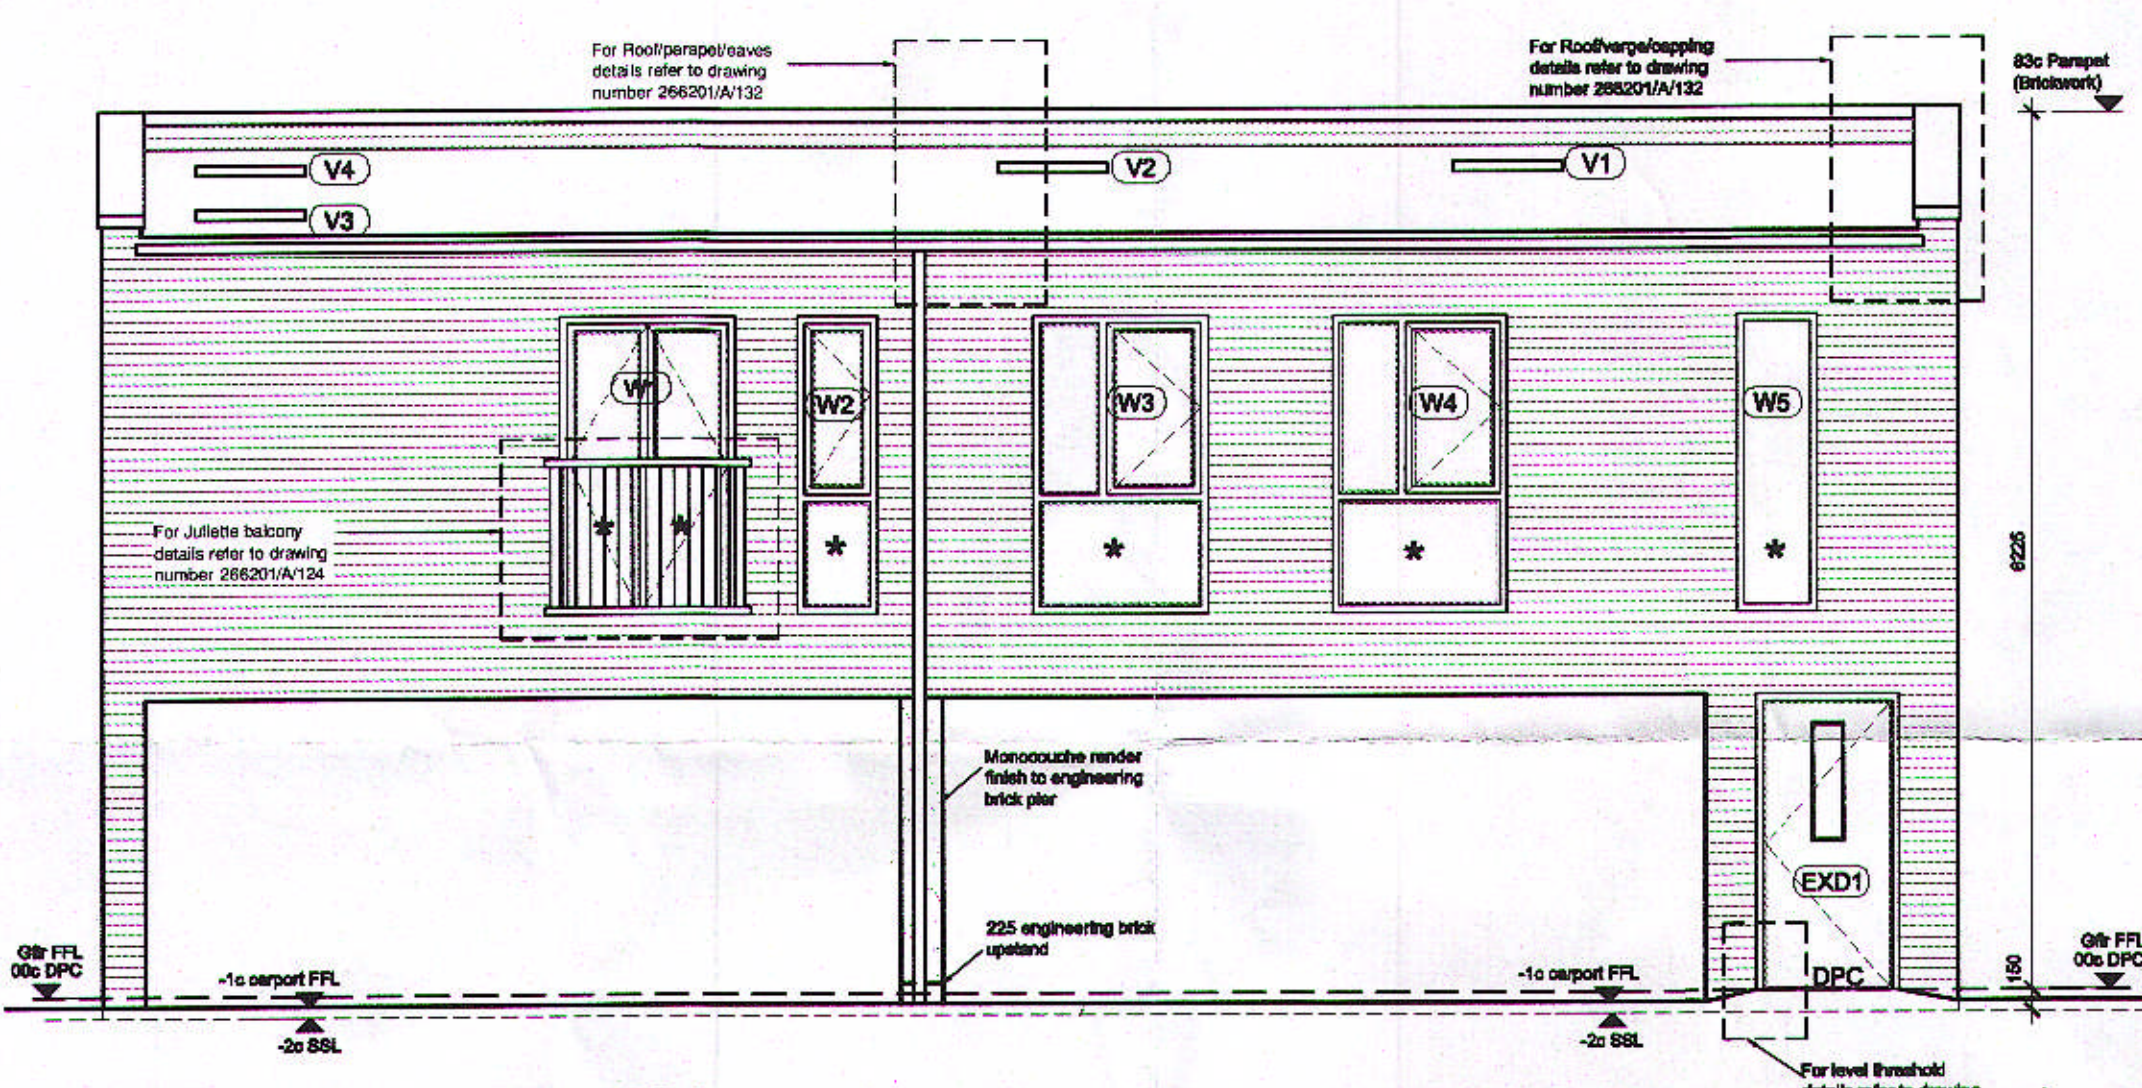

Front elevation Block 1 FOGs

Side elevations Block 1 FOGs

Side elevation Block 1 Group G

Front elevation Block 1 FOGs

Side elevation Block 1 Group G

Rear elevation Block 1 FOG's (Plot 18 only)

-  Satellite Dish.
-  TV. Ariel.

WELBY HAYFIELD
PLANNING
OFFICE
30 OCT 2012
No: -2012/1720

Roche Site,
Broadwater Road,
Welwyn Garden City.

Proposed Satellite Dish/
TV. Ariel Locations.

Drg. no. WGC(0) 301

Date - October 2012 Scale : 1:50

Metres.

3.0
2.0
1.0
0.5
0

30 20 10 05 0