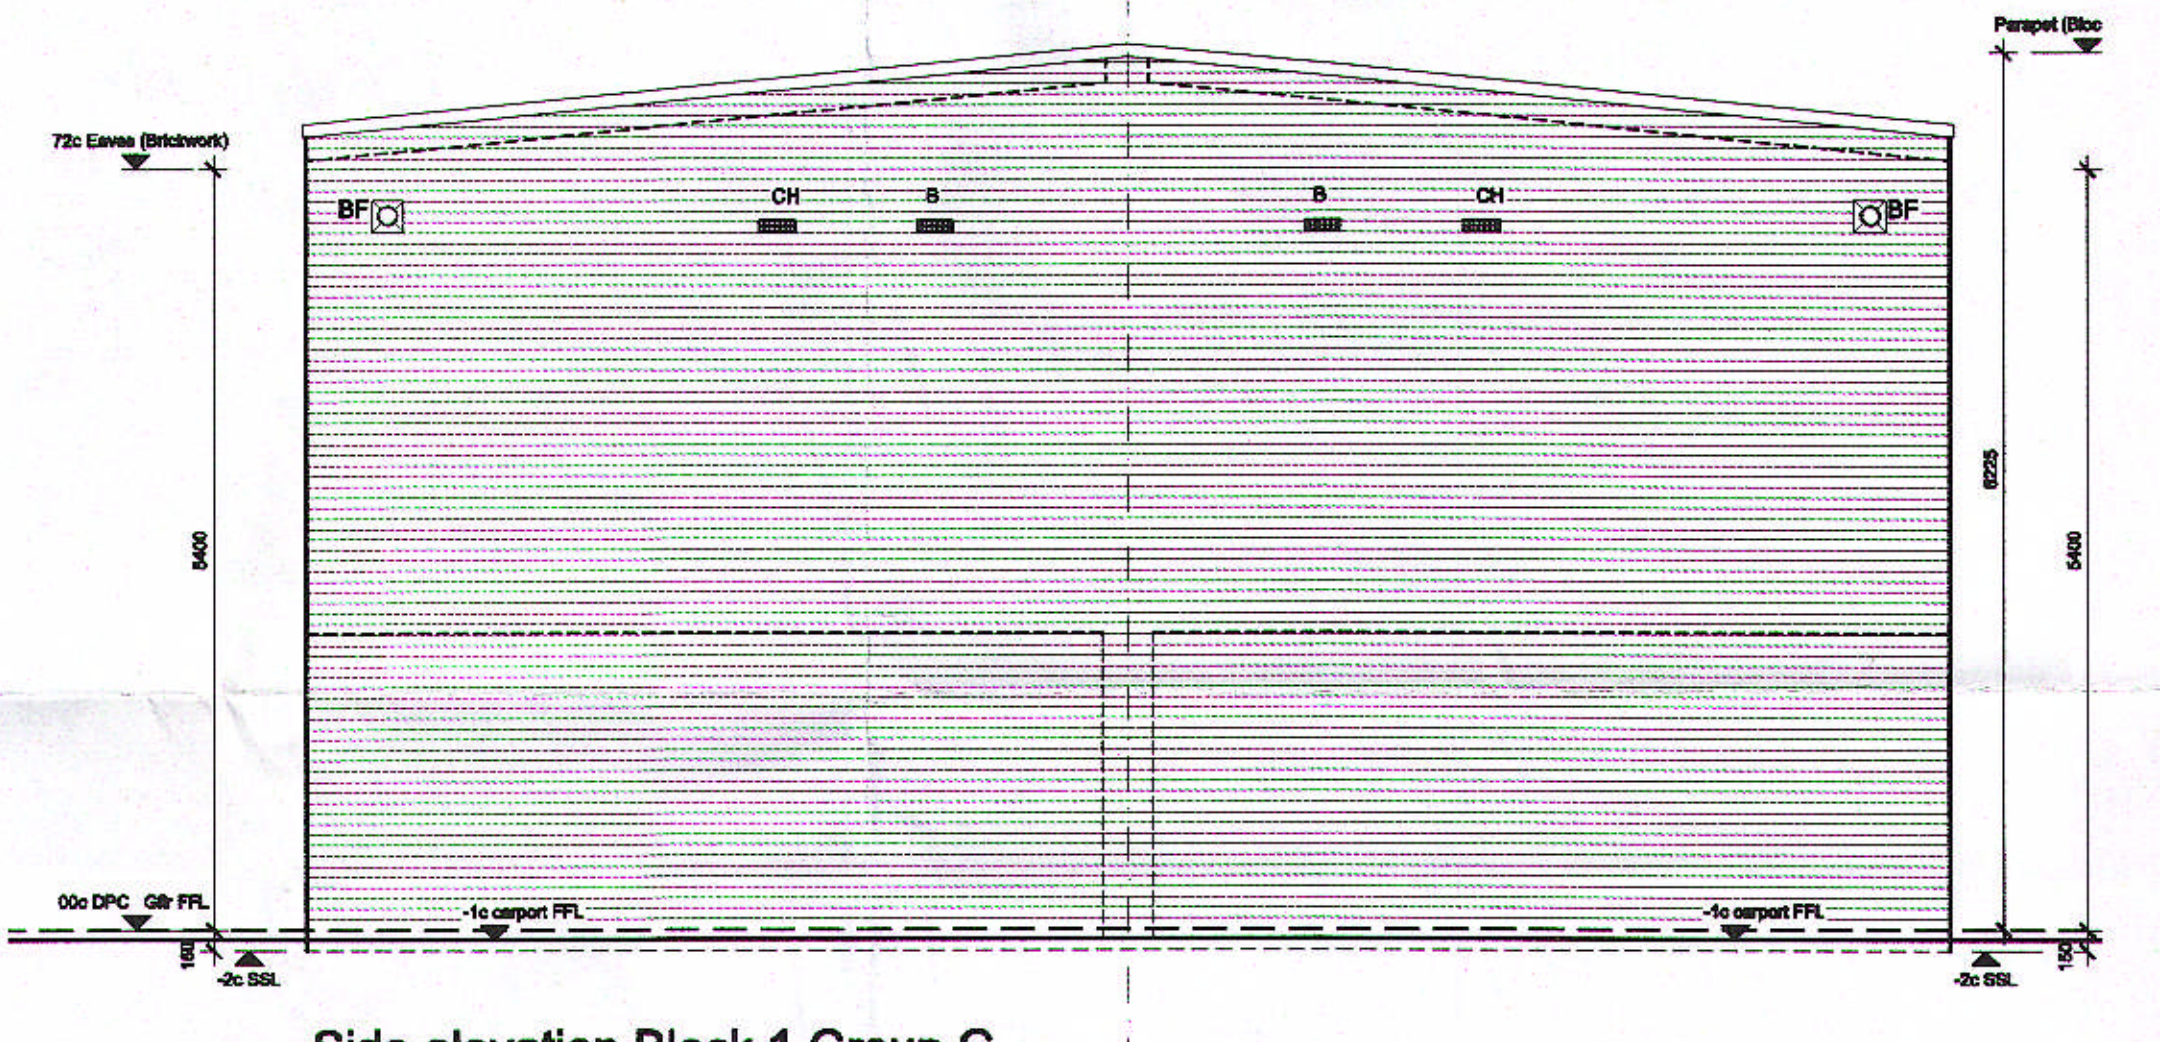

Front elevation Block 1 FOGs

Side elevations Block 1 FOGs

Side elevation Block 1 Group G

Front elevation Block 1 FOGs

Side elevation Block 1 Group G

Rear elevation Block 1 FOG's (Plot 18 only)

-  Satellite Dish.
-  TV. Ariel.

WELBY HAYFIELD
PLANNING
OFFICE
30 OCT 2012
No: -2012/1720

Roche Site,
Broadwater Road,
Welwyn Garden City.

Proposed Satellite Dish/
TV. Ariel Locations.

Drg. no. WGC(0) 301

Date - October 2012 Scale : 1:50

Metres.

3.0
2.0
1.0
0.5
0

30 20 10 05 0