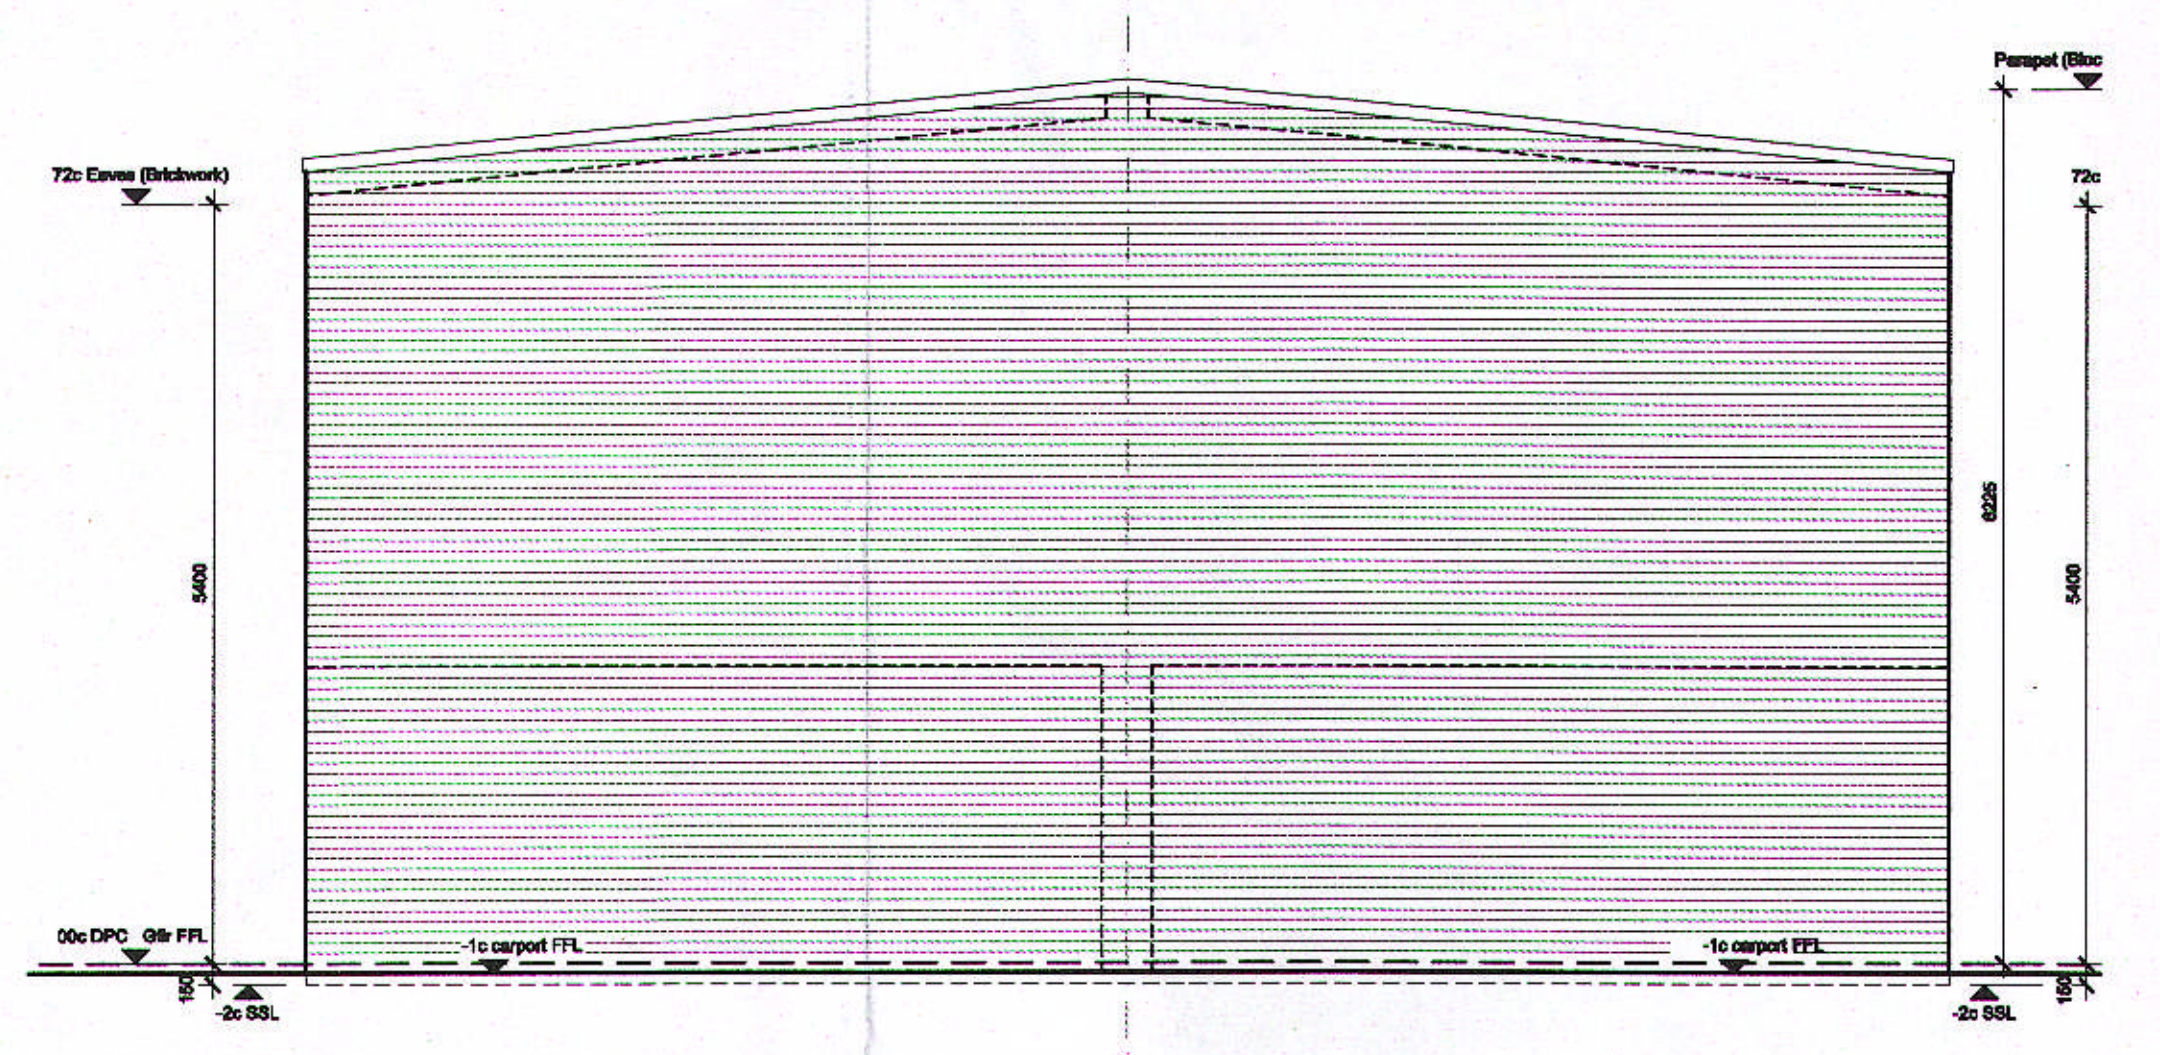

Front elevation Block 1 FOGs

Side elevations Block 1 FOGs

Side elevation Block 1 Group G

Front elevation Block 1 FOGs

Side elevation Block 1 Group G

Rear elevation Block 1 FOG's (Plot 18 only)

-  Satellite Dish.
-  TV. Ariel.

WELBY HAYFIELD
PLANNING
OFFICE
30 OCT 2012
No: -2012/1720

Roche Site,
Broadwater Road,
Welwyn Garden City.

Proposed Satellite Dish/
TV. Ariel Locations.

Drg. no. WGC(0) 301

Date - October 2012 Scale : 1:50

Metres.

3.0
2.0
1.0
0.5
0

30 20 10 05 0