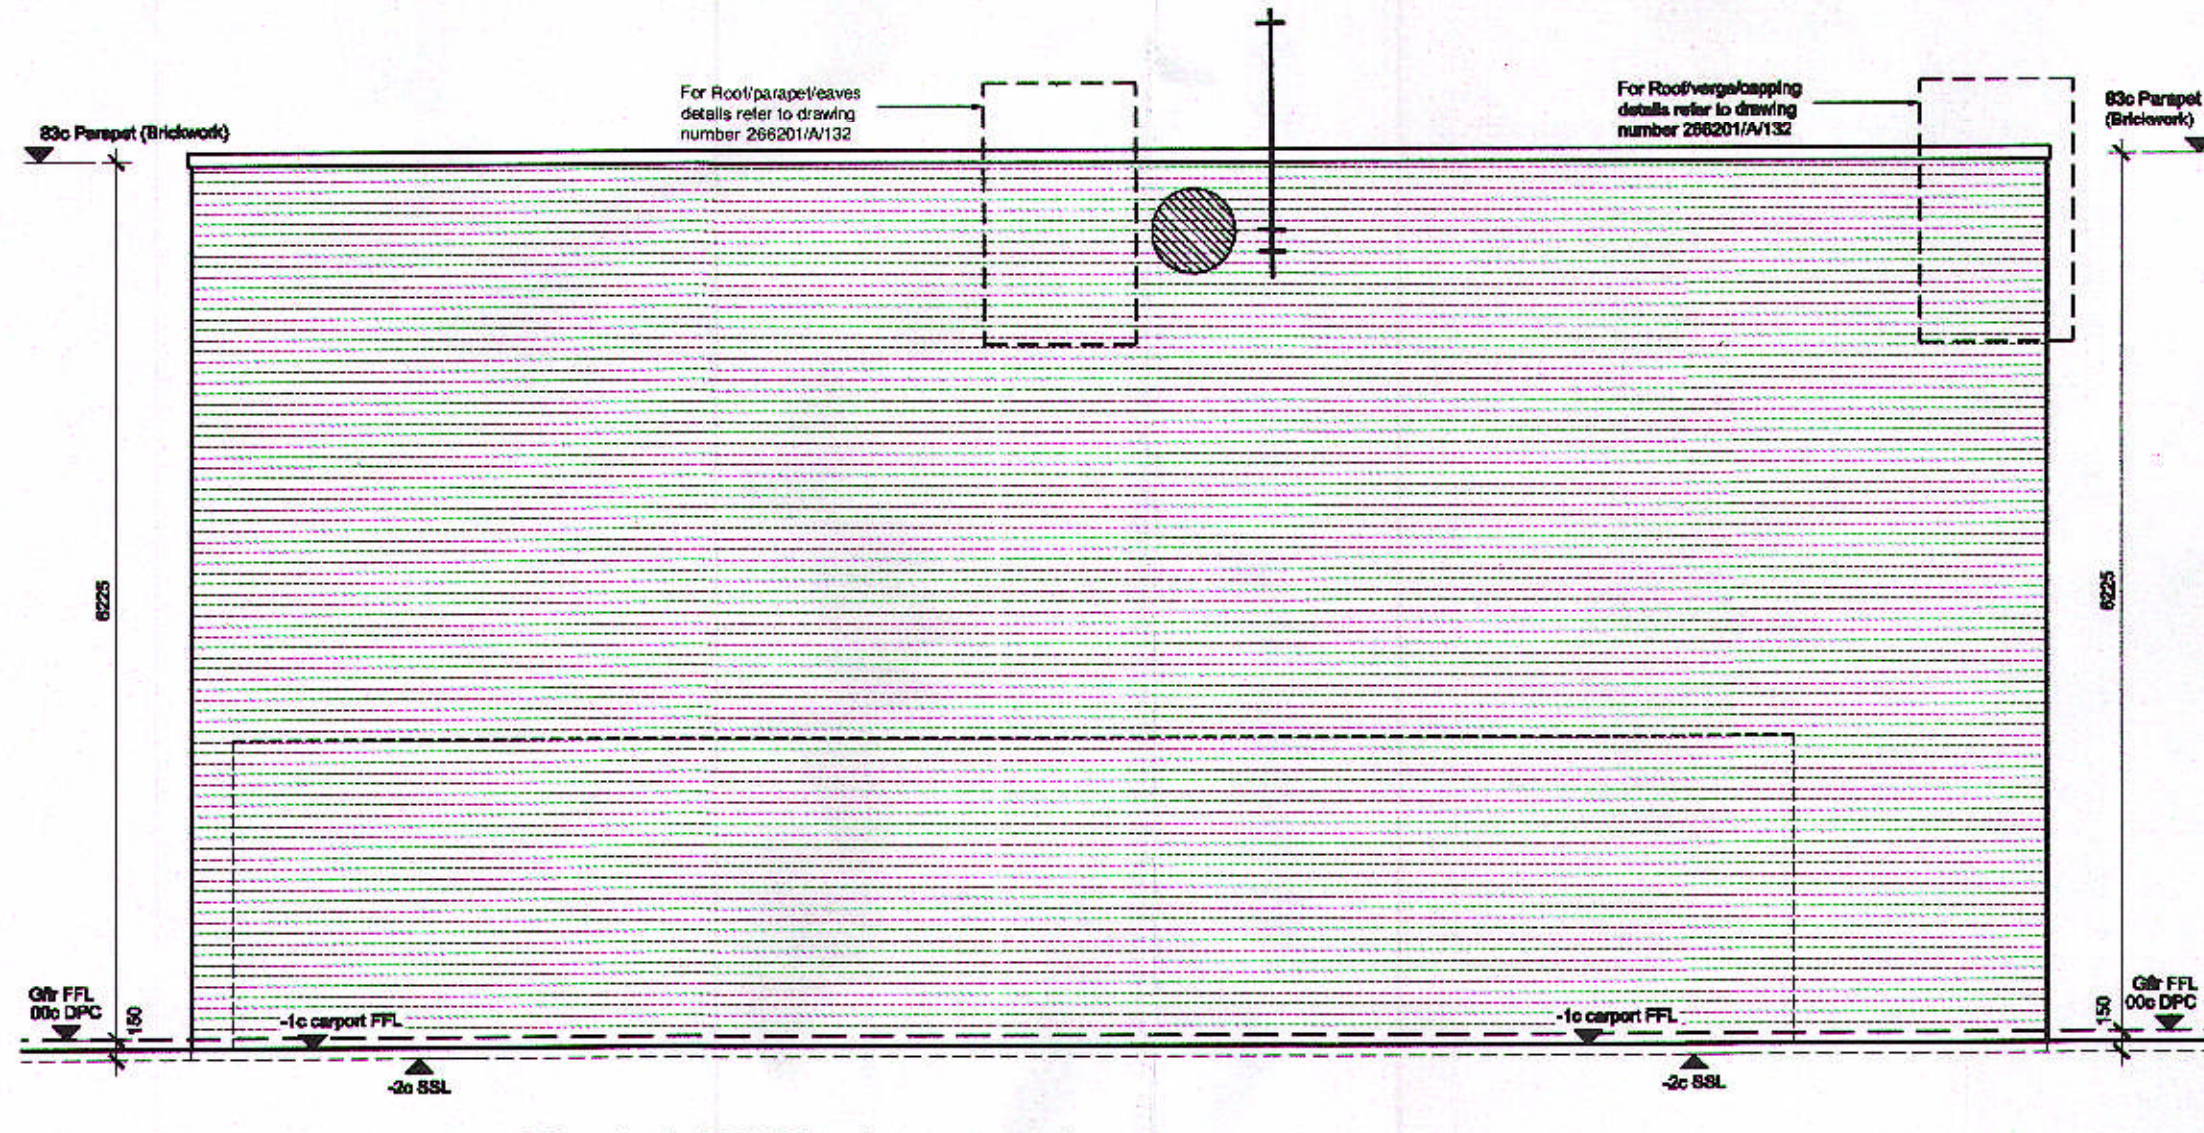

Front elevation Block 1 FOGs

Side elevations Block 1 FOGs

Side elevation Block 1 Group G

Front elevation Block 1 FOGs

Side elevation Block 1 Group G

Rear elevation Block 1 FOG's (Plot 18 only)

-  Satellite Dish.
-  TV. Ariel.

WELBY HAYFIELD
PLANNING
OFFICE
30 OCT 2012
No: -2012/1720

Roche Site,
Broadwater Road,
Welwyn Garden City.

Proposed Satellite Dish/
TV. Ariel Locations.

Drg. no. WGC(0) 301

Date - October 2012 Scale : 1:50

Metres.

3.0
2.0
1.0
0.5
0

30 20 10 05 0