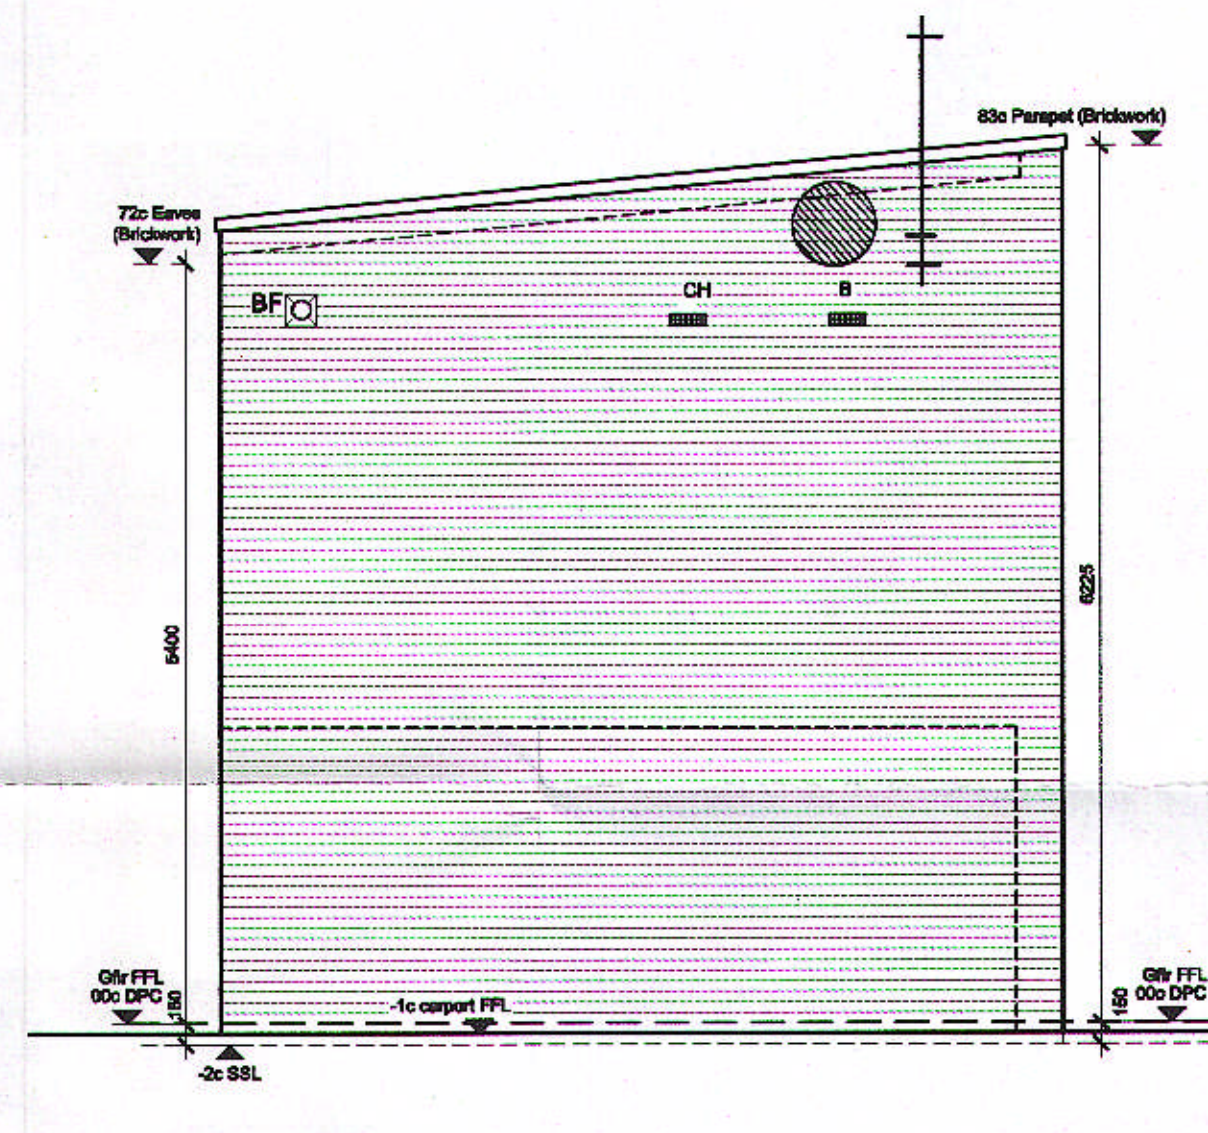

Front elevation Block 1 FOGs

Side elevations Block 1 FOGs

Side elevation Block 1 Group G

Front elevation Block 1 FOGs

Side elevation Block 1 Group G

Rear elevation Block 1 FOG's (Plot 18 only)

-  Satellite Dish.
-  TV. Ariel.

WELBY HAYFIELD
PLANNING
OFFICE
30 OCT 2012
No: -2012/1720

Roche Site,
Broadwater Road,
Welwyn Garden City.

Proposed Satellite Dish/
TV. Ariel Locations.

Drg. no. WGC(0) 301

Date - October 2012 Scale : 1:50

Metres.

3.0
2.0
1.0
0.5
0

30 20 10 05 0