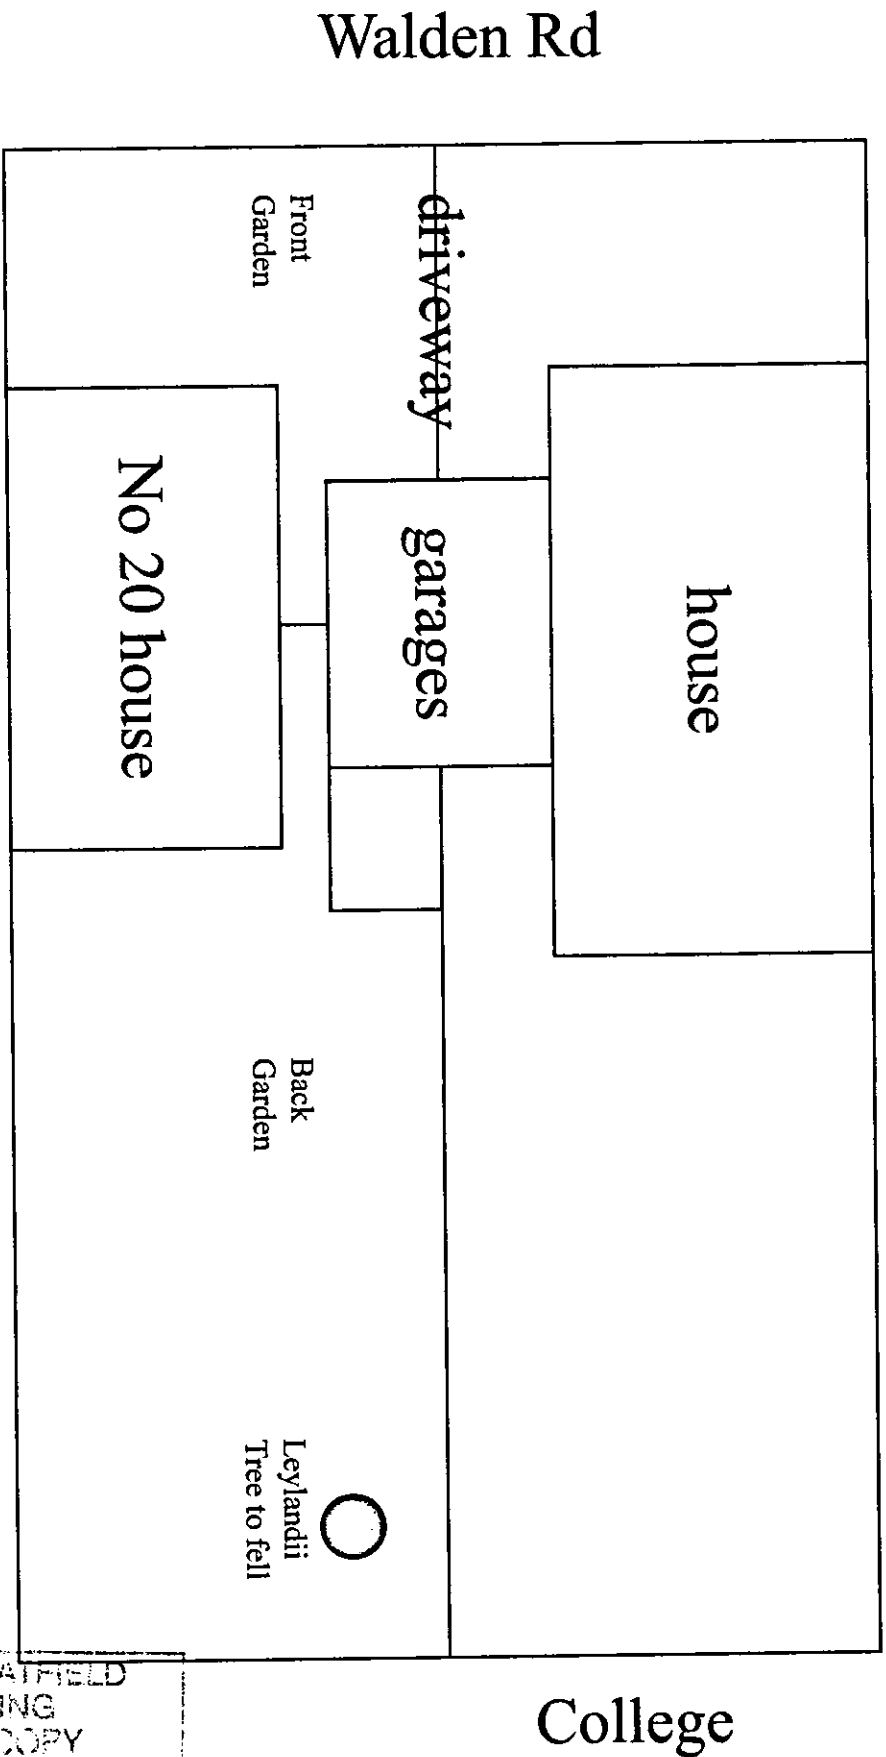

20 Walden Road – Location of Leylandii tree

not to scale

Prepared by J Gostick
9.7.12
20 Walden Rd, WGC, AL8 7PF

WELWYN HATFIELD
PLANNING
OFFICE COPY
11 JUL 2012
N6/2012/1397/TC
No: N6/2012/1395/TE