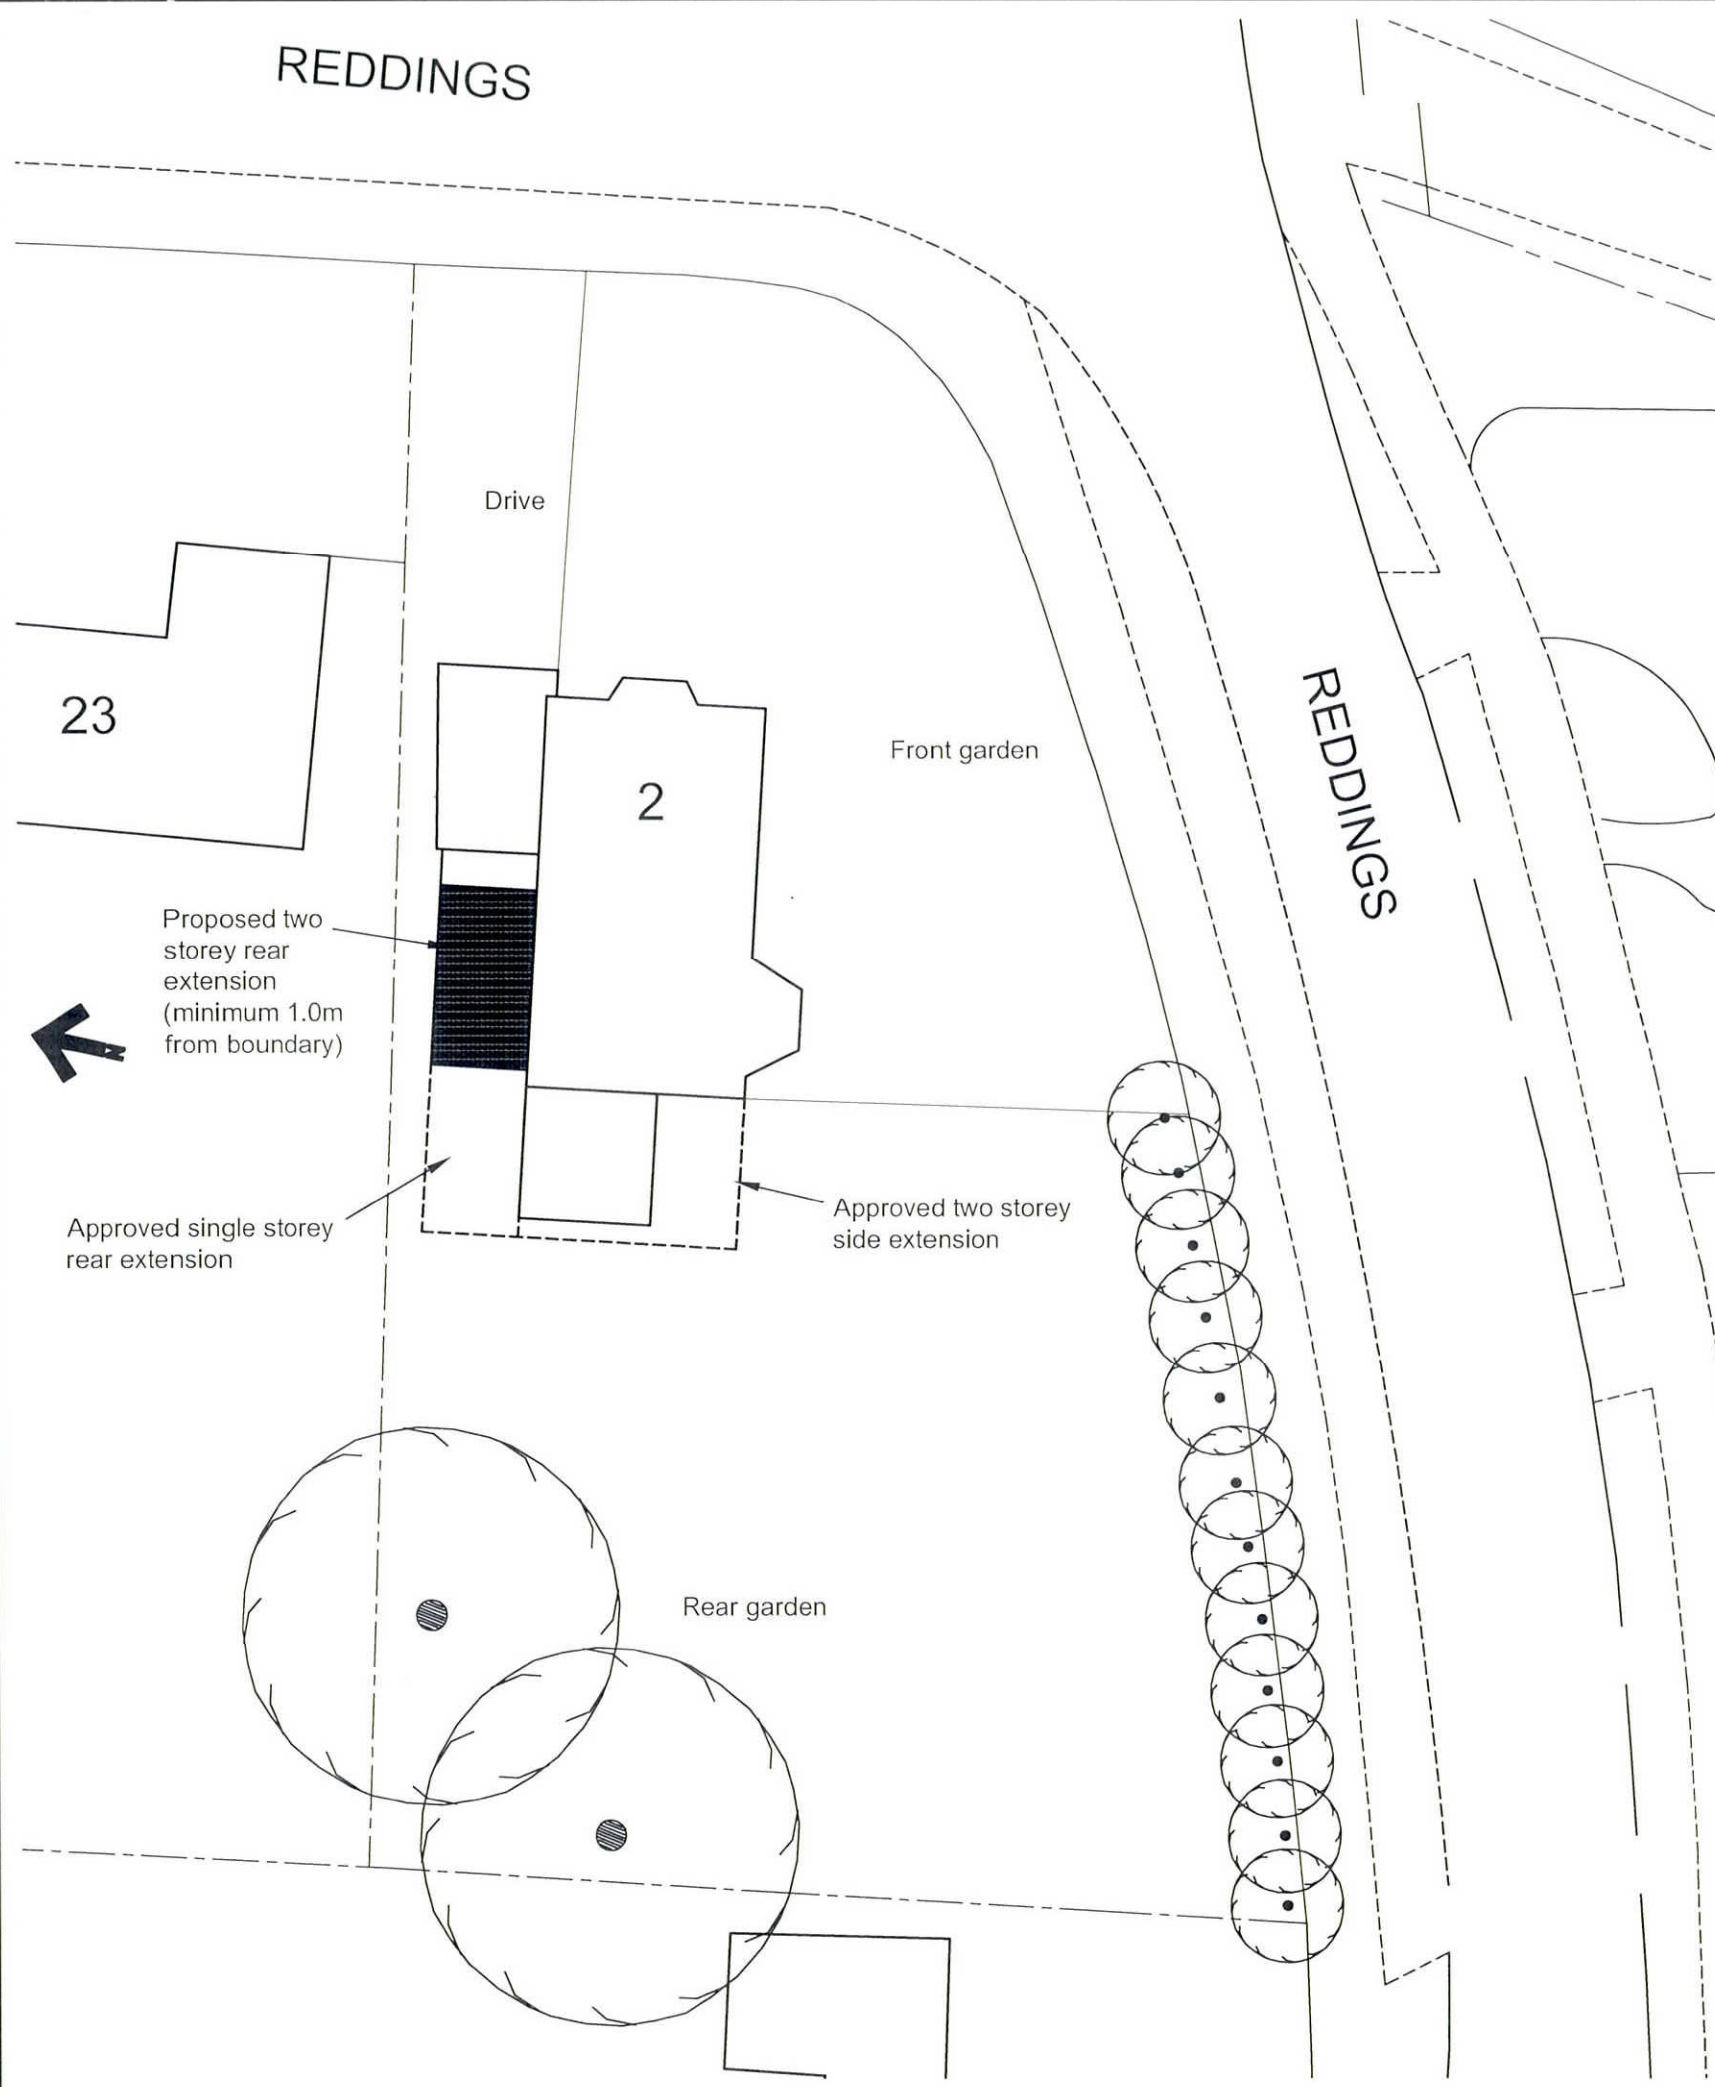

REDDINGS

Location Plan 1:1250

PLANNING DEPARTMENT
OFFICE COPY

01 JUN 2012

2012/1173

Rev.	Description.	Date.
------	--------------	-------

AT Design (Welwyn) Ltd Architectural Design Services 22 School Lane, Welwyn, Herts AL6 9PH Tel: 07931703297 - email: adamtrigg@hotmail.com		
---	--	--

Title;
 Proposed extension
 Site Plan & Location Plan
 2 The Reddings
 Welwyn Garden City
 Herts AL8 7LA

Scale : 1:200 @ A3
 Date : March 2012

Drawn by: AT

Drg.No: AT397-04