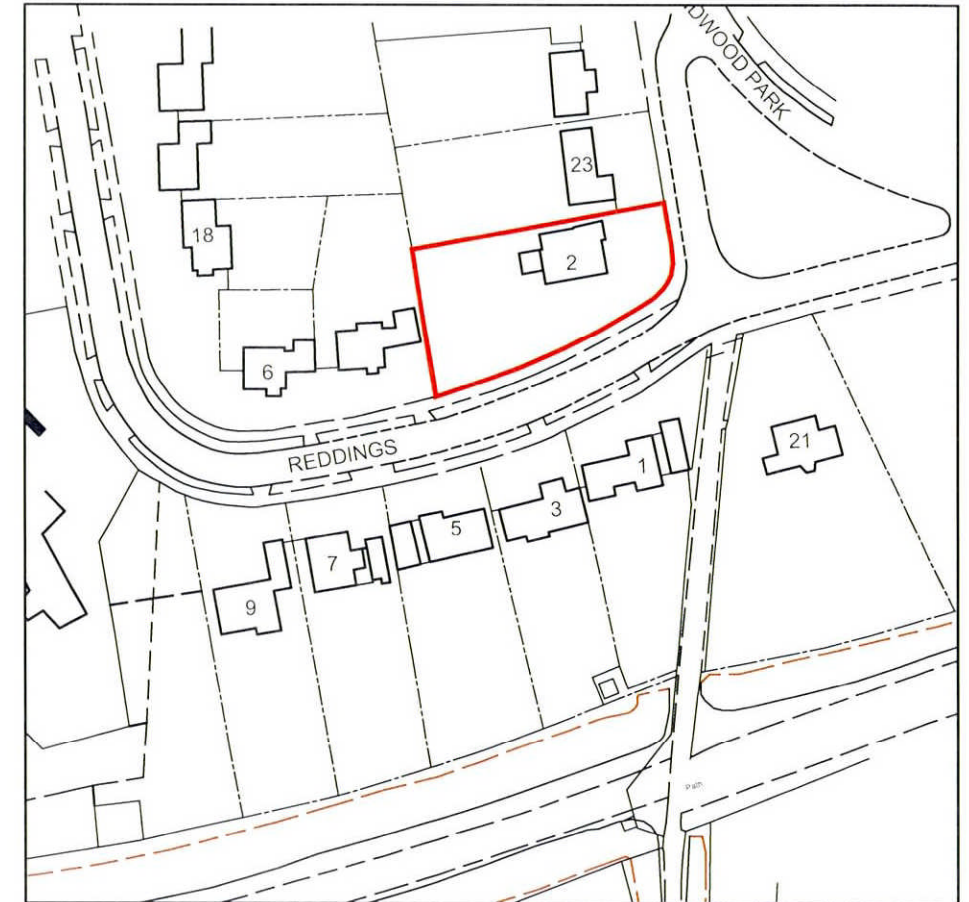

REDDINGS

Location Plan 1:1250

PLANNING DEPARTMENT
OFFICE COPY

01 JUN 2012

2012/1173

Rev.	Description.	Date.
------	--------------	-------

AT Design (Welwyn) Ltd Architectural Design Services 22 School Lane, Welwyn, Herts AL6 9PH Tel: 07931703297 - email: adamtrigg@hotmail.com		
---	--	--

Title;
 Proposed extension
 Site Plan & Location Plan
 2 The Reddings
 Welwyn Garden City
 Herts AL8 7LA

Scale : 1:200 @ A3
 Date : March 2012

Drawn by: AT

Drg.No: AT397-04