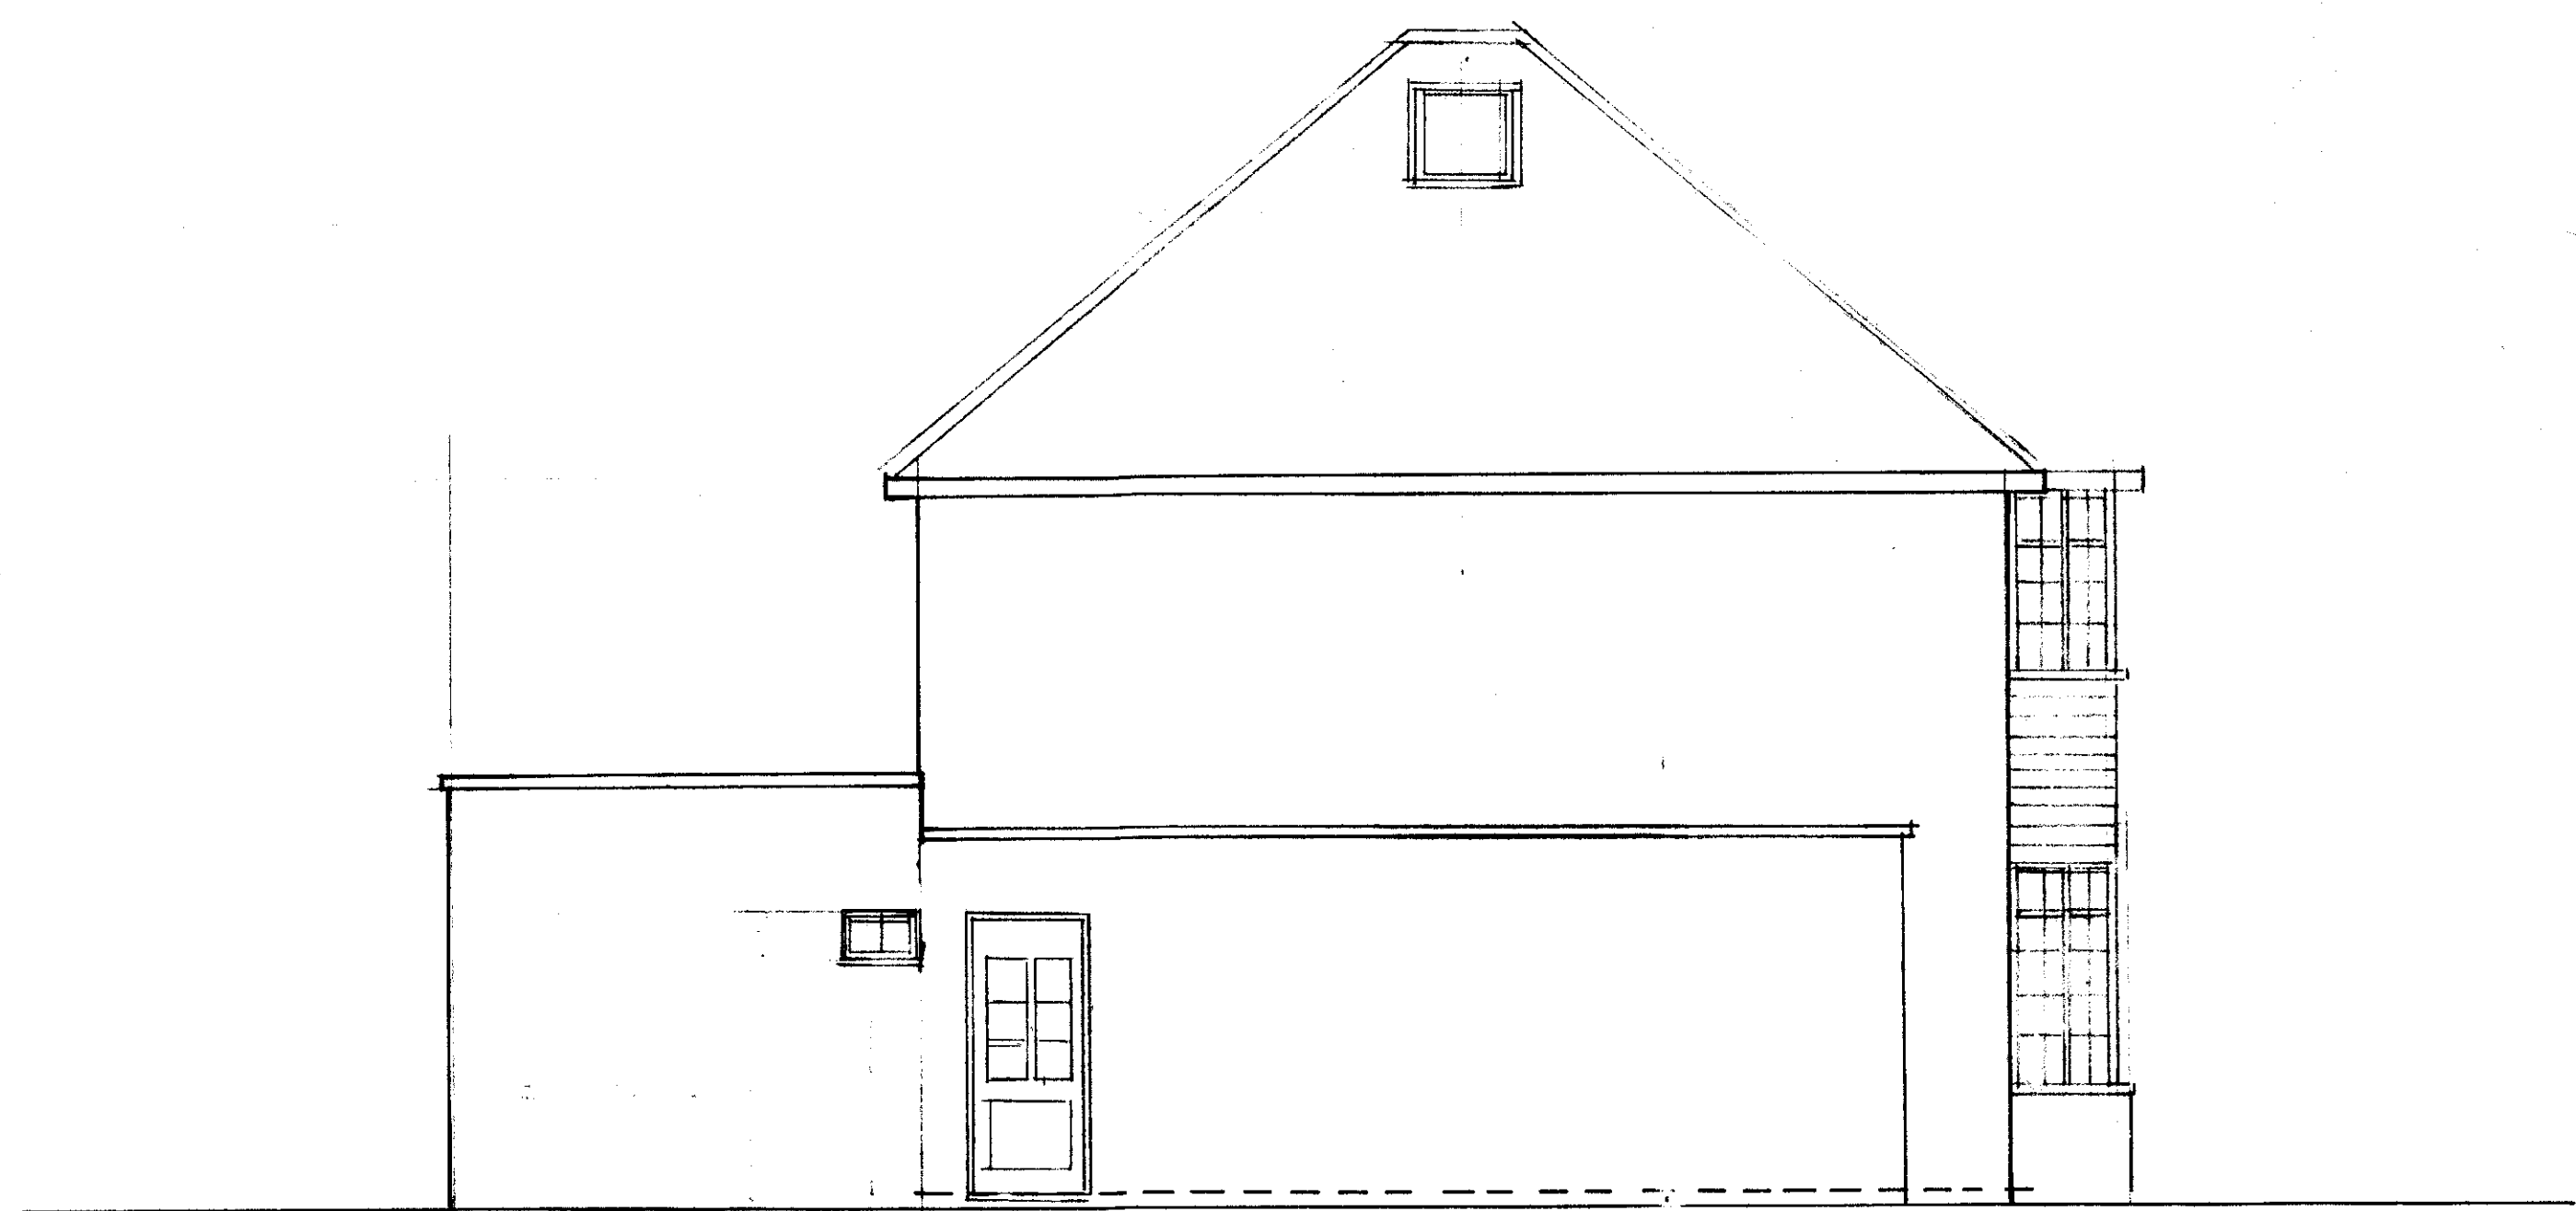

Client:  
Project: 21 ROUNDWOOD DRIVE - WGC  
Drawing: PROPOSED SIDE ELEVATION - EAST

Scale: 1:50 @ A2  
Date: 20 AUG 2011  
Drawn By: LW  
Dwg No: 353-P-08

AMENDMENT  
- 3 JUL 2012  
NO: 6.2012/737

PROPOSED SIDE ELEVATION - EAST