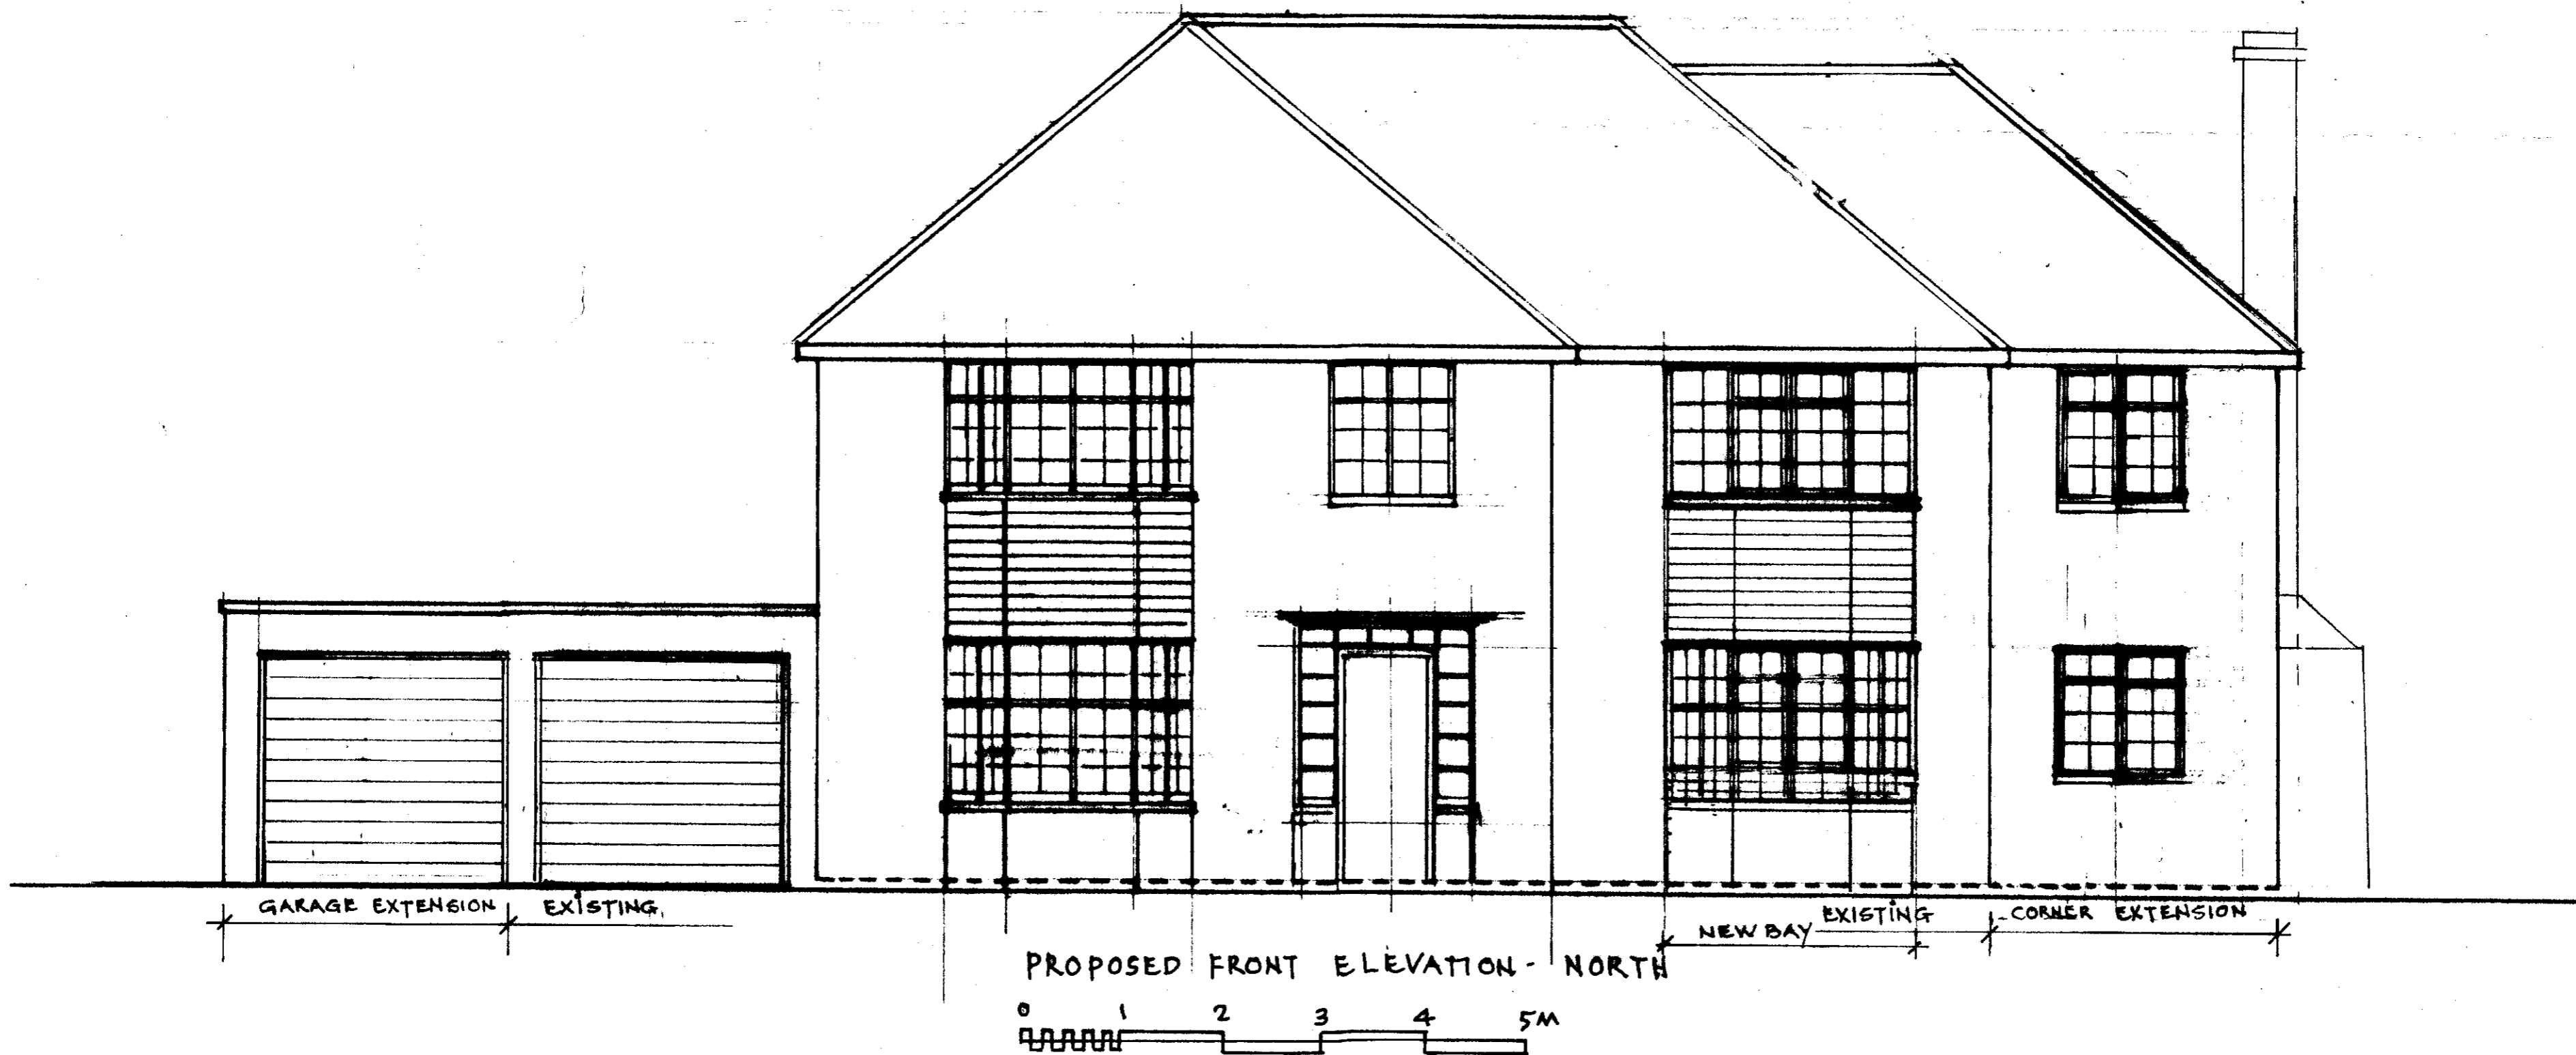

Lawrie Winter RIBA
The Design Studio, Dutch Nursery, Great North Road
Brookmans Park, Hertfordshire, AL9 6ND
Tel: 01707 656 500. Mob: 07775567838
Email: lawriewinter@propertylandarchitecture.com

Royal Institute Of British Architects
Chartered Practice

Client:
Project: 21 ROUNDWOOD DRIVE - WGC
Drawing: PROPOSED FRONT ELEVATION - NORTH

Scale: 1:50 @ A2
Date: 20 AUG 2011
Drawn By: LW
Dwg No: 353-P.05 B

AMENDMENT
- 3 JUL 2012
NO: 6.2012/737

REV A 15.6.12 garage doors