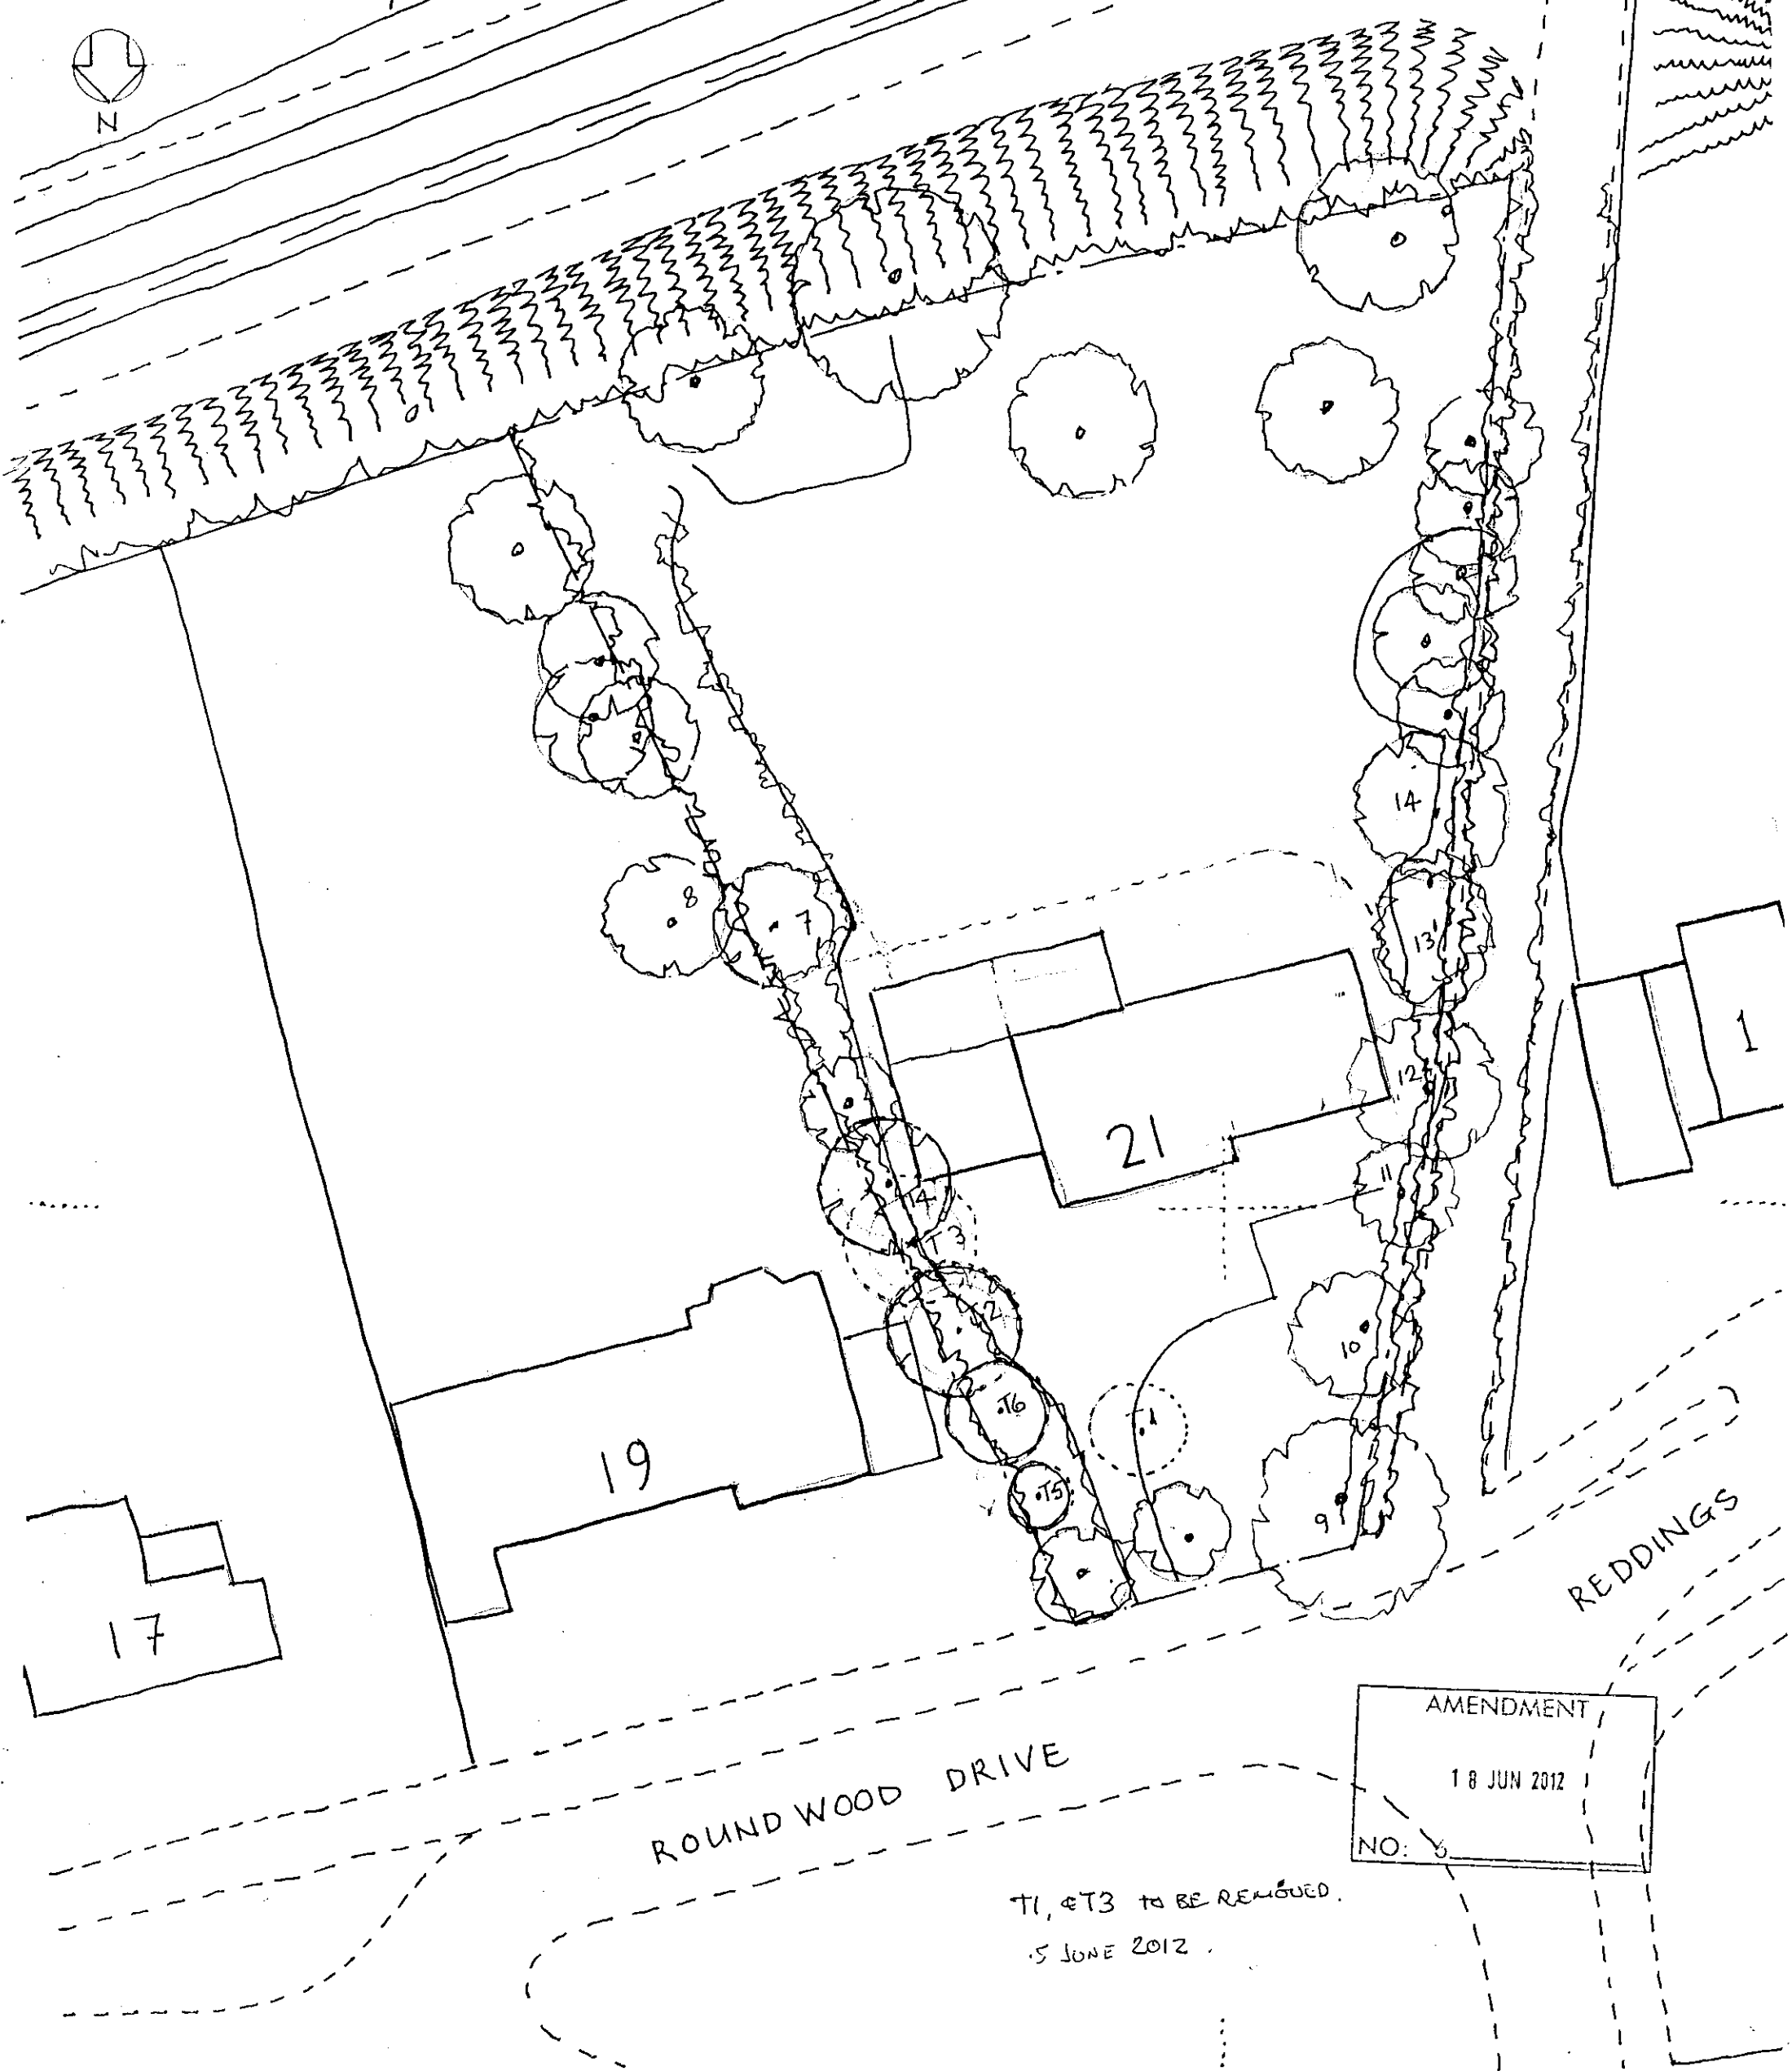

Client:  
Project: 21 ROUNDWOOD DRIVE - WGC  
Drawing: SITE PLAN & TREE SURVEY

Scale: 1:250 @ A3  
Date: 20 AUG 2011  
Drawn By: LAW  
Dwg No: 353.P.02

2012  
NO: 2012/736  
2012/757

AMENDMENT  
18 JUN 2012  
NO: 5