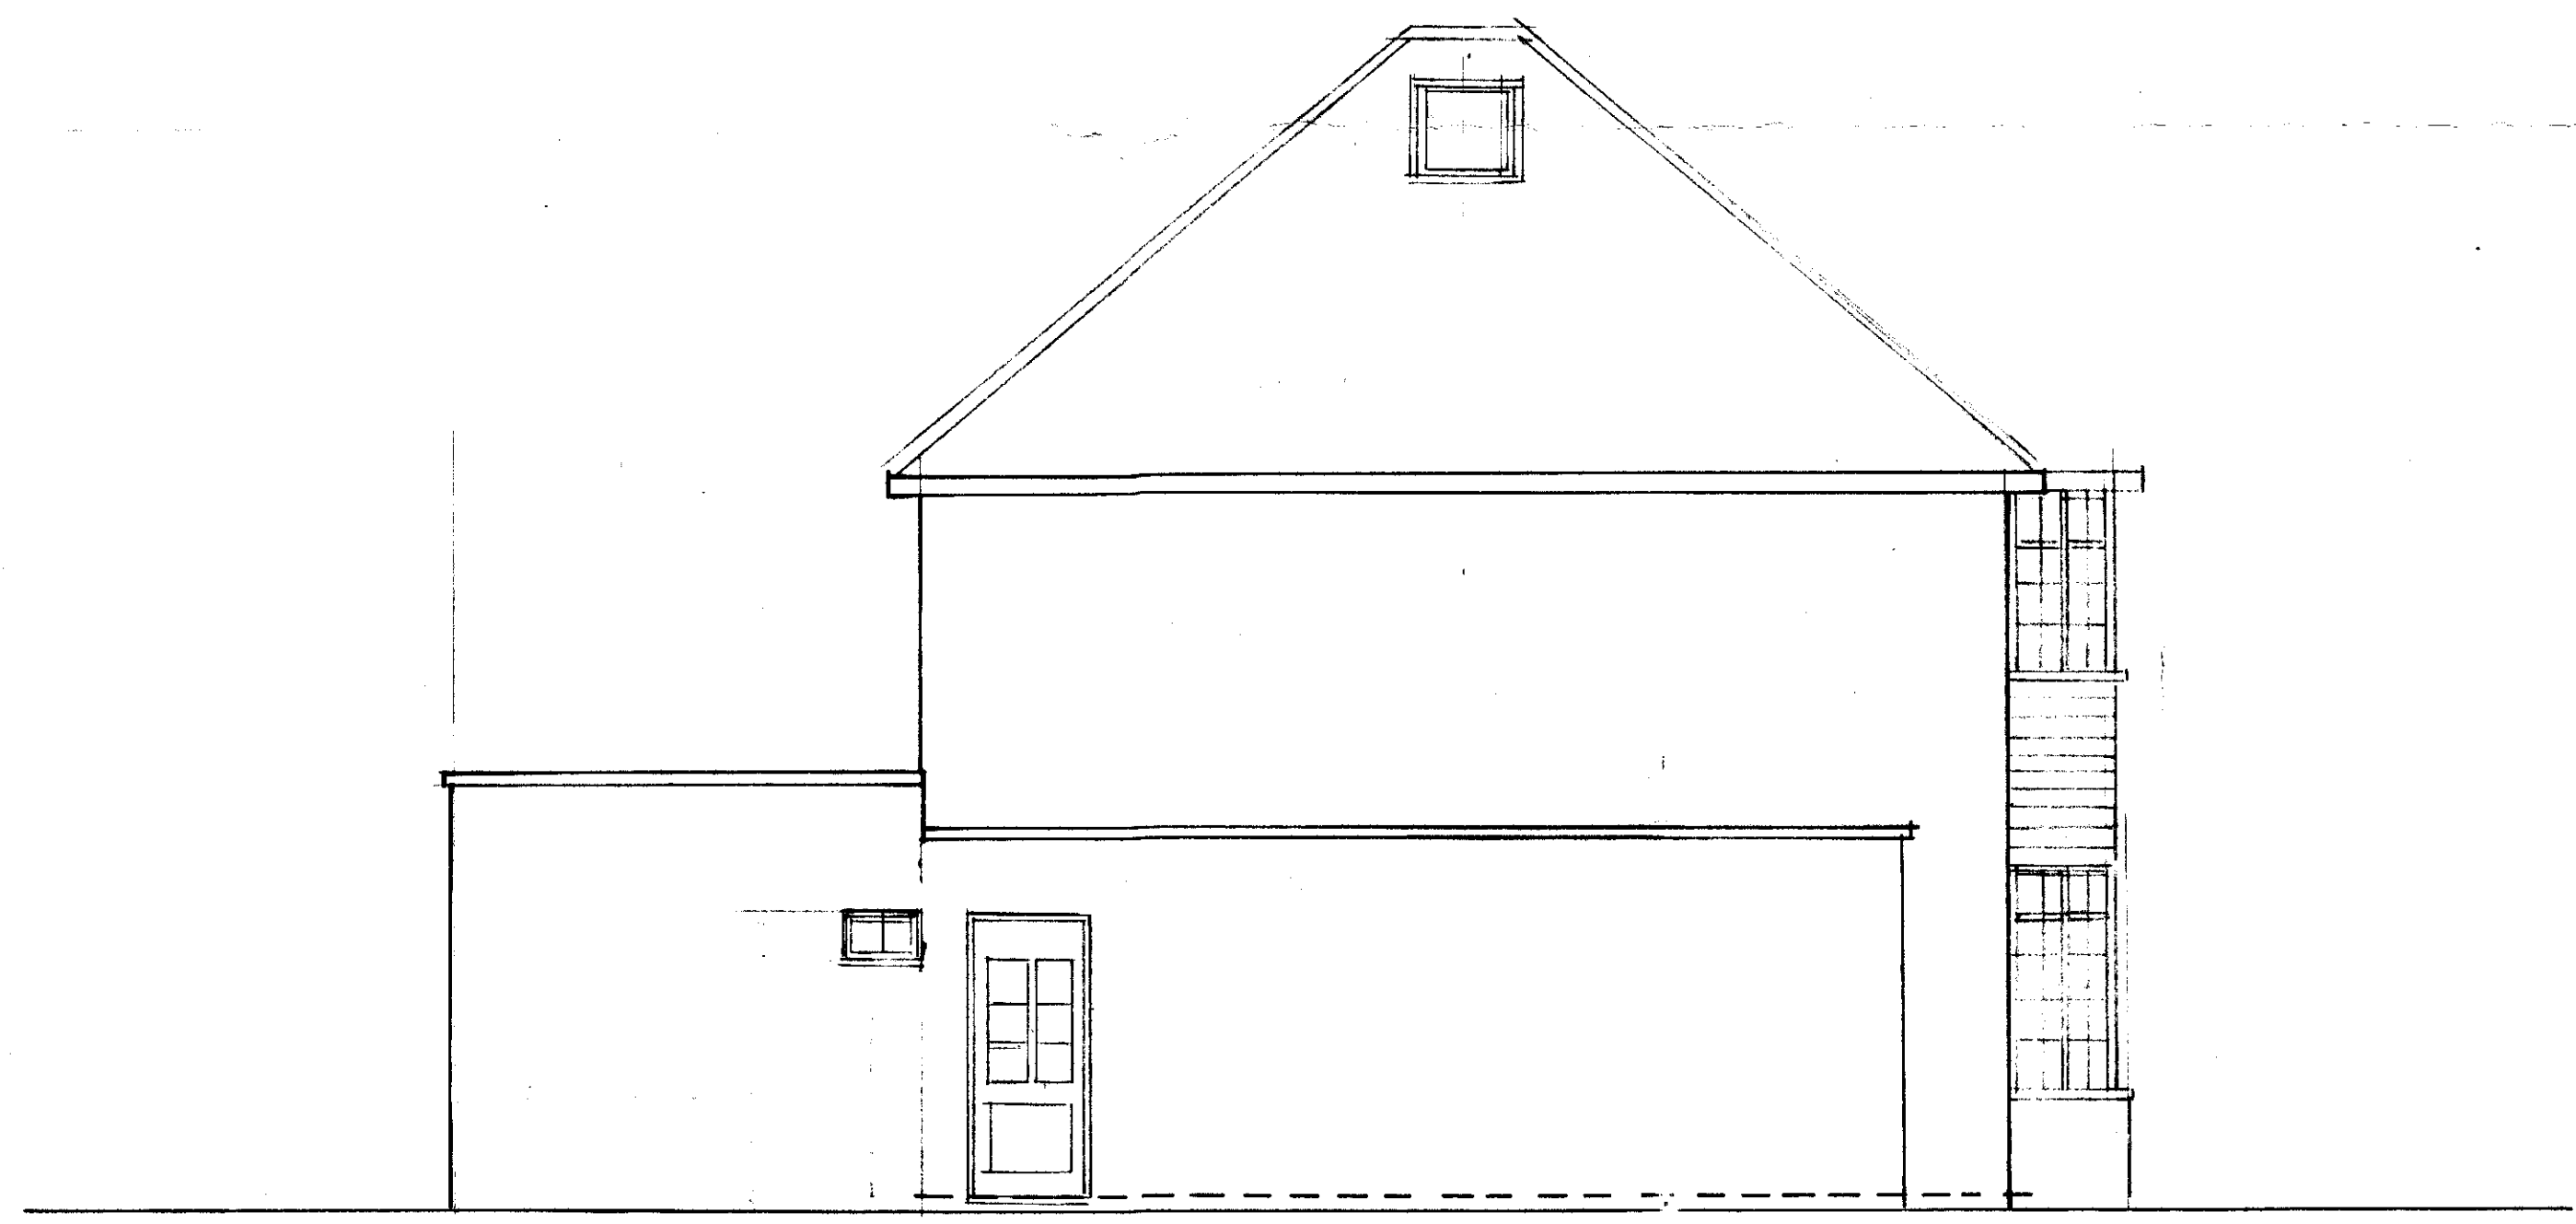

PLANNING
DEPARTMENT

21 APR 2012

Client:
Project: 21 ROUNDWOOD DRIVE - WGC
Drawing: PROPOSED SIDE ELEVATION - EAST

Royal Institute of British Architects
Chartered Practice

Scale: 1:50 @ A2
Date: 20 AUG 2011
Drawn By: LW
Dwg No: 353-P-08

PROPOSED SIDE ELEVATION - EAST