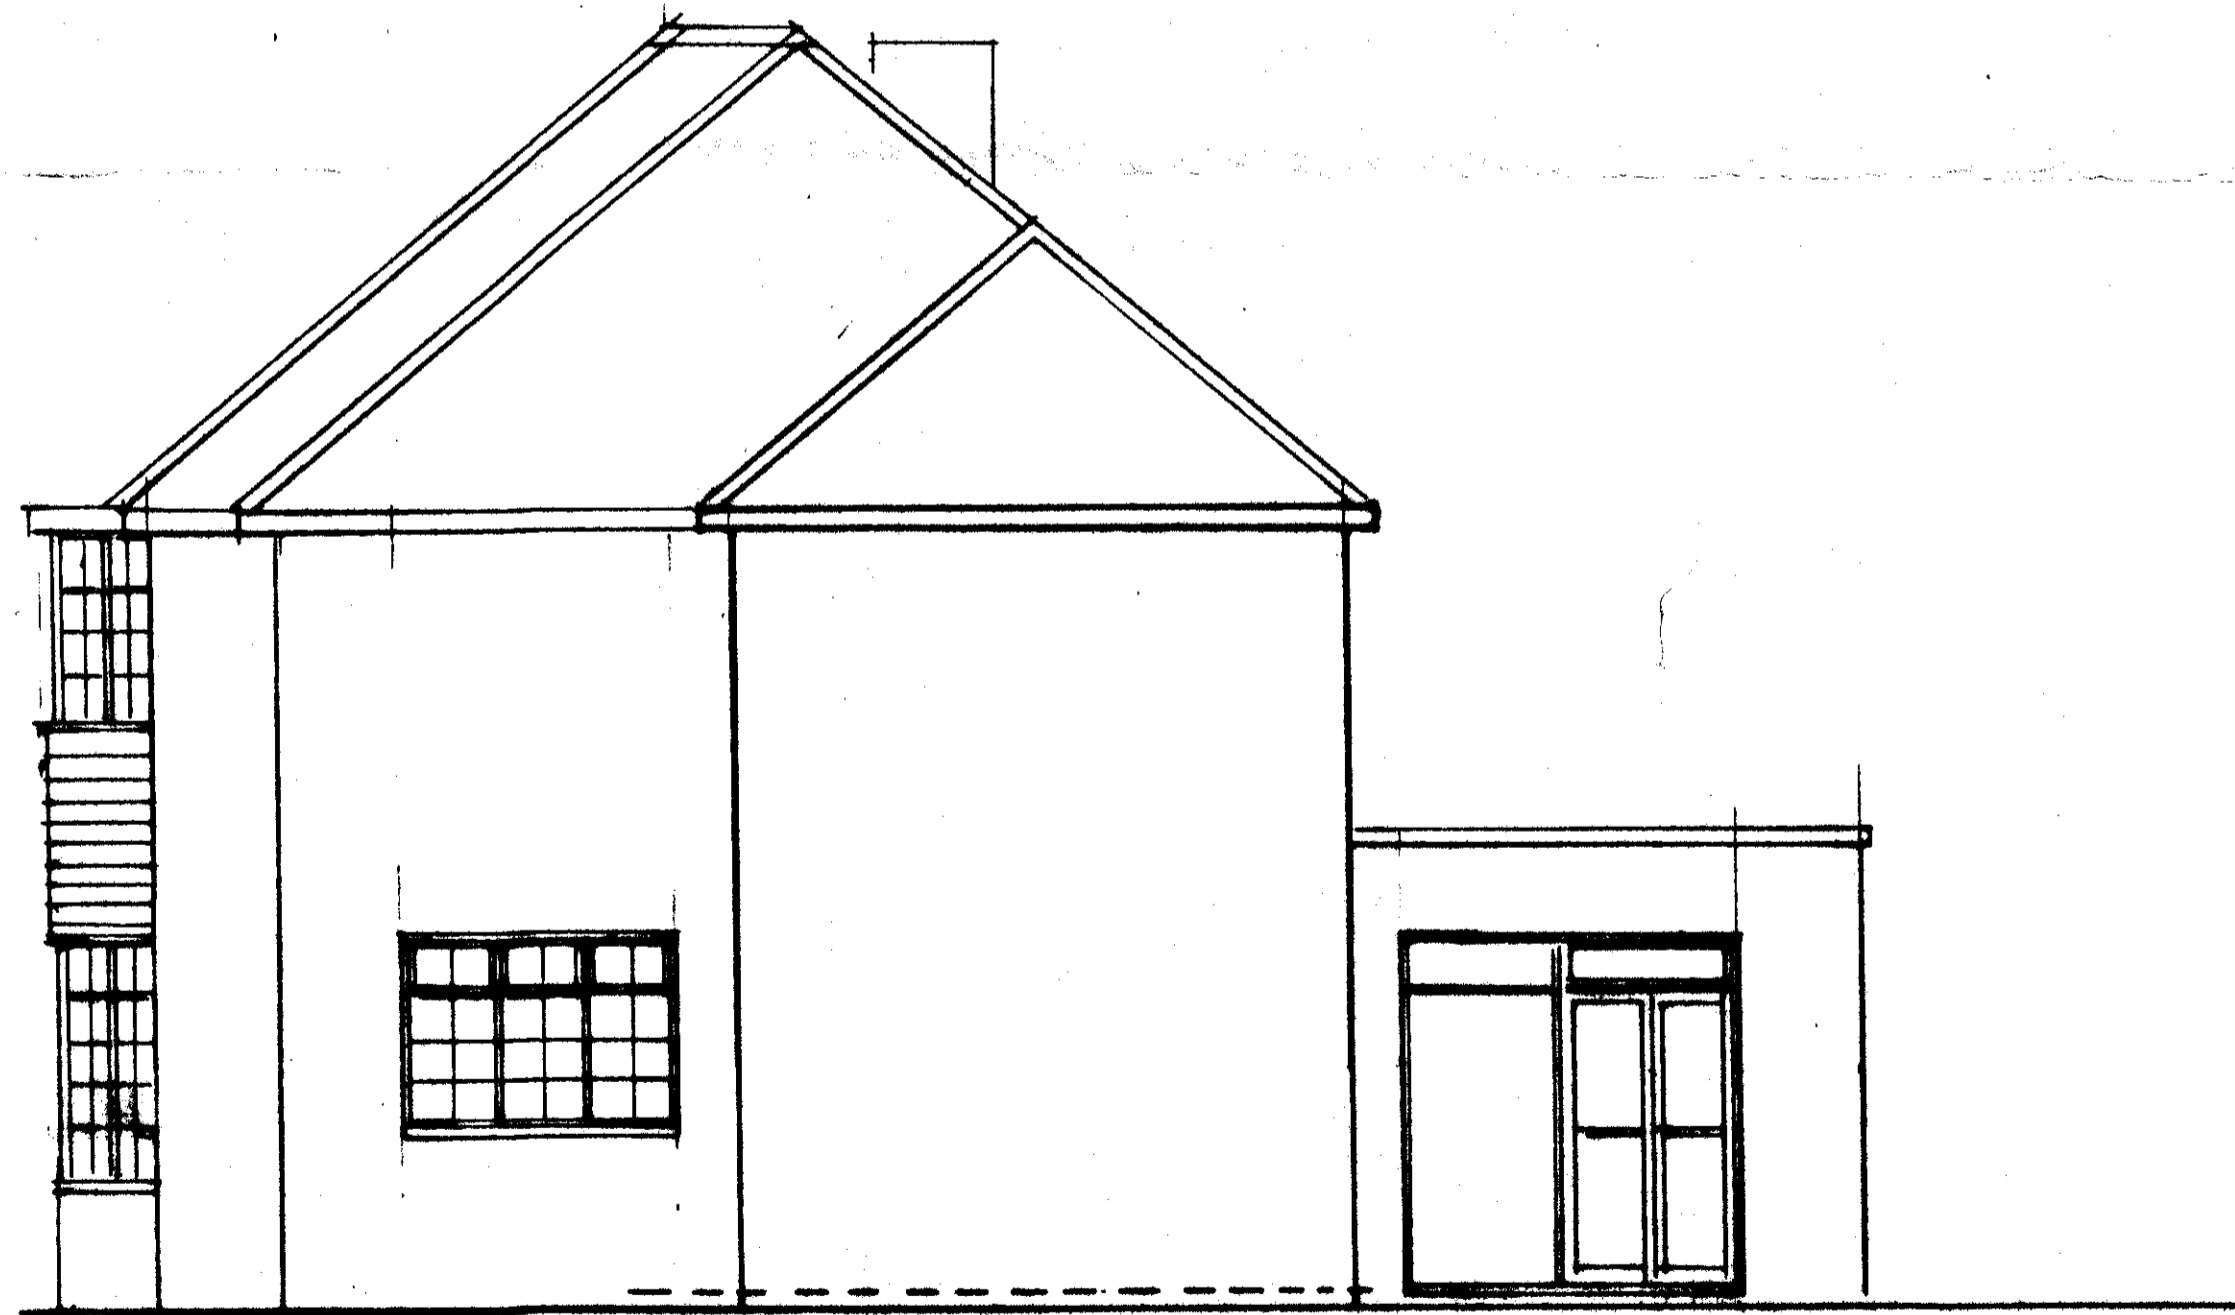

Royal Institute Of British Architects  
Chartered Practice

Client:  
Project: 21 ROUNDWOOD DRIVE - WGC  
Drawing: EXISTING SIDE ELEVATION - WEST

Scale: 1:50 @ A2  
Date: 20 AUG 2011  
Drawn By: LW  
Dwg No: 353-EX-06

EXISTING SIDE ELEVATION - WEST

PLANNING  
DEPARTMENT  
21 APR 2012

12012/0737