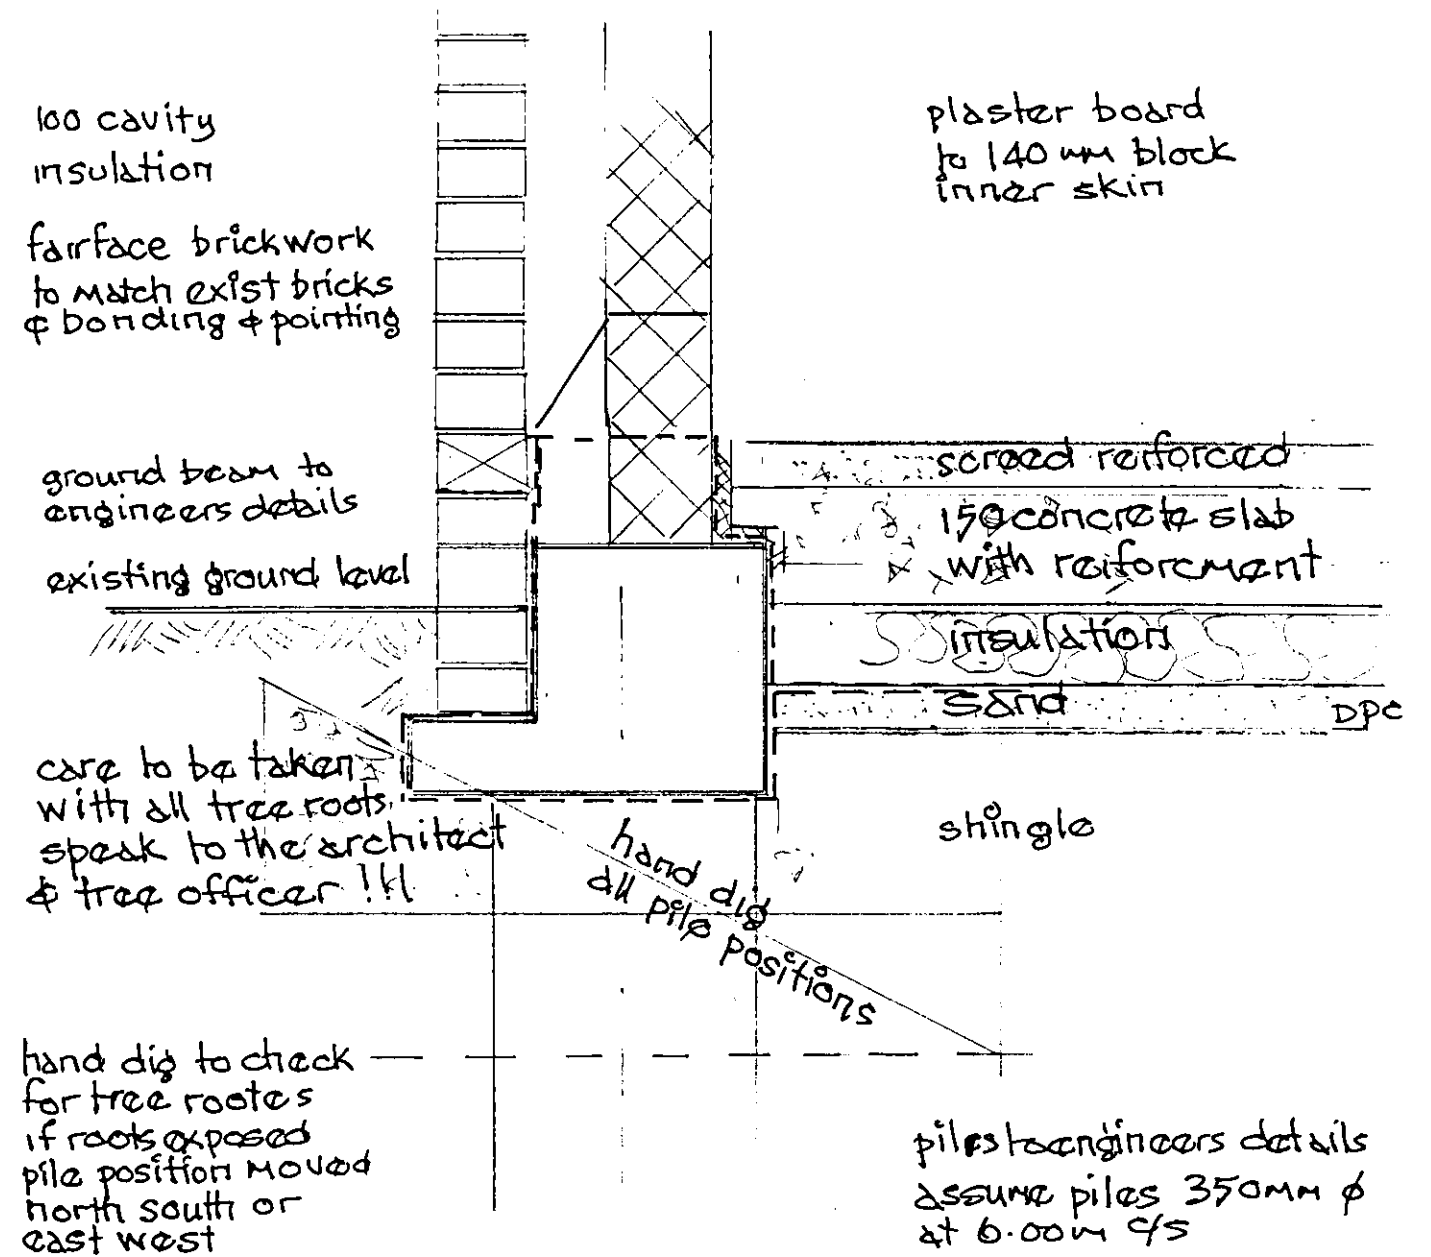

FOUNDATION DETAILS TO HOUSE EXTENSION

Lawrie Winter RIBA

The Design Studio, Dutch Nursery, Great North Road
Brookmans Park, Hertfordshire, AL9 6ND

Tel: 01707 656 5000 Mob: 07775567838

Email: lawriewinter@propertylandarchitecture.com

Client:

Project: 21 ROUNDWOOD DRIVE - WGC

Drawing: FOUNDATION DETAILS

Royal Institute Of British Architects
Chartered Practice

Scale: 1:10 @ A3

Date: 26 AUG 2011

Drawn By: LW

Dwg No: 353-D.01

A3