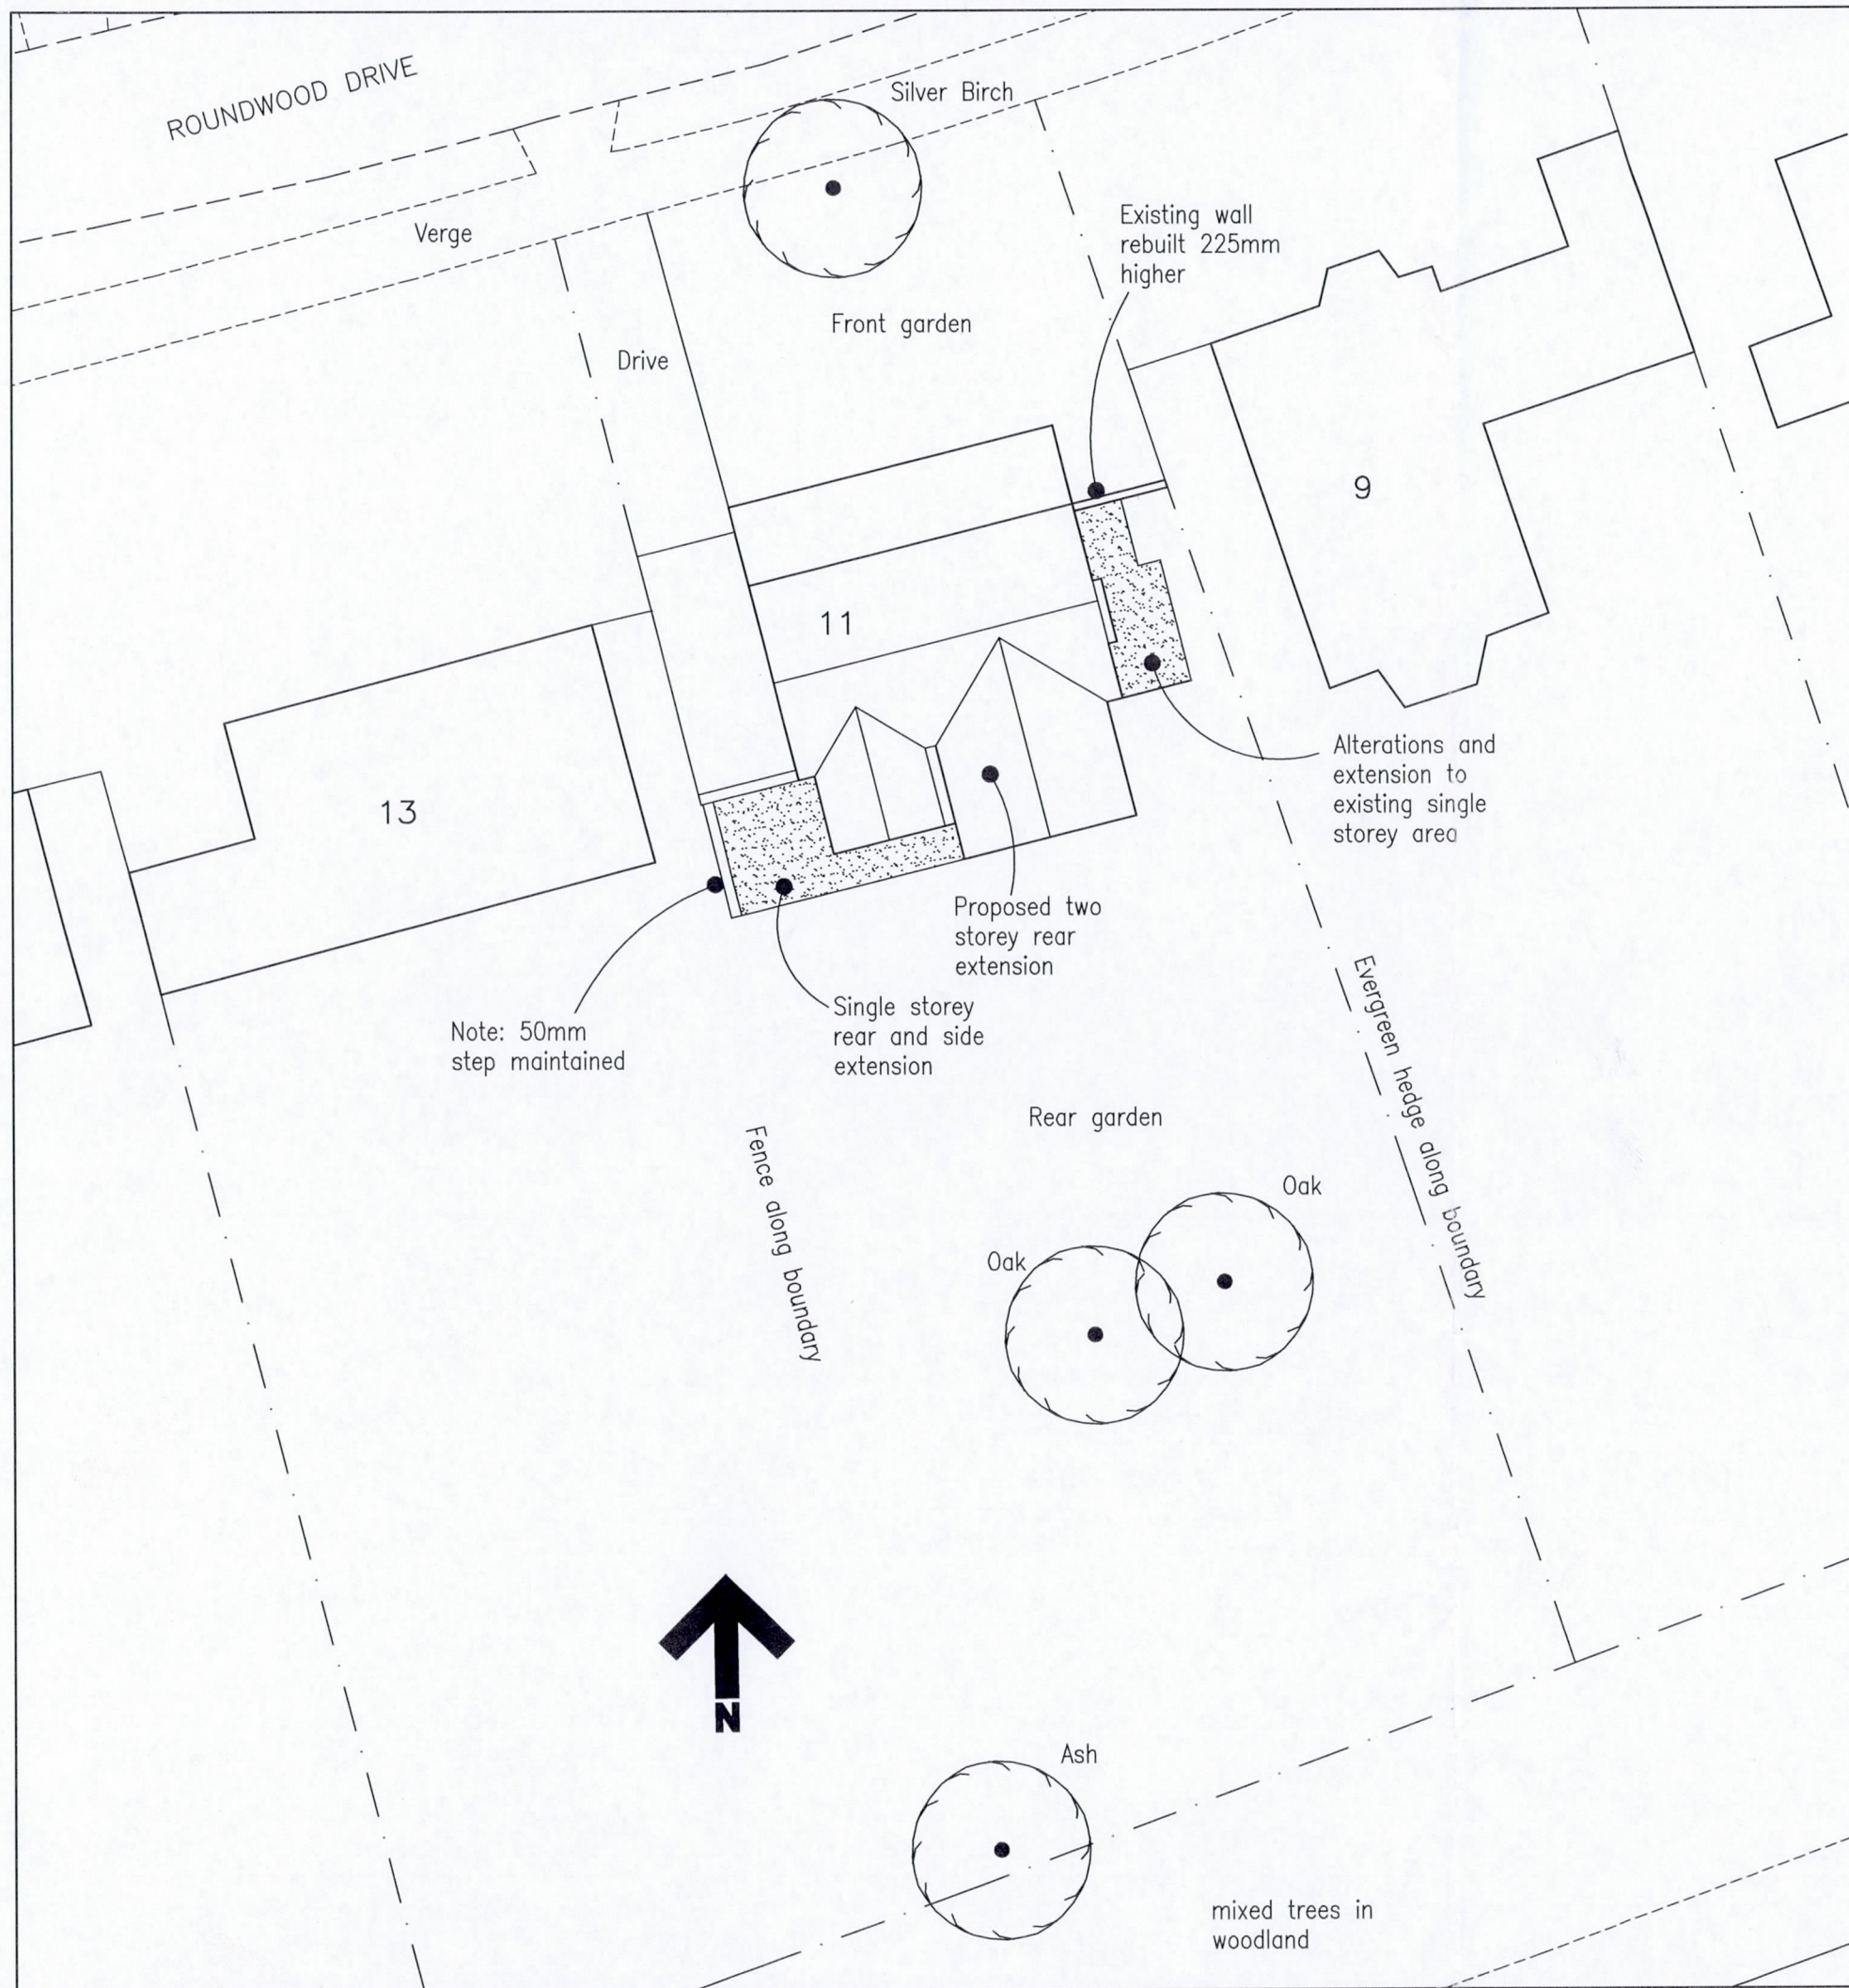

This drawing is copyright.

Site location plan 1:1250

WELWYN HATFIELD
 PLANNING
 OFFICE COPY
 08 APR 2014
 No: *NE/2014/0055/AM*

B Rooflight removed to ground floor extension and parapet wall repositioned. 10.02.14

Title:
 Proposed extension
 11 Roundwood Drive
 Welwyn Garden City
 Hertfordshire AL8 7JZ
 Site Plan & Location Plan

Scale : 1:200 @ A3
 Date : May 2013
 Drawn by: AT

Drg.No: AT445-01B