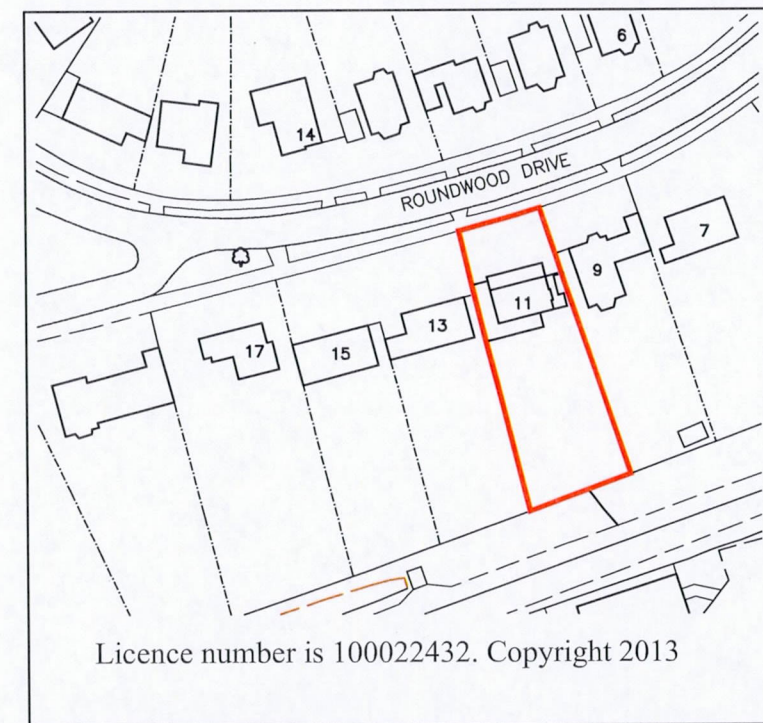

This drawing is copyright.

Site location plan 1:1250

WELWYN HATFIELD
 PLANNING
 OFFICE COPY
 08 APR 2014
 No: *NE/2014/0055/AM*

B Rooflight removed to ground floor extension and parapet wall repositioned. 10.02.14

Title:
 Proposed extension
 11 Roundwood Drive
 Welwyn Garden City
 Hertfordshire AL8 7JZ
 Site Plan & Location Plan

Scale : 1:200 @ A3
 Date : May 2013
 Drawn by: AT

Drg.No: AT445-01B