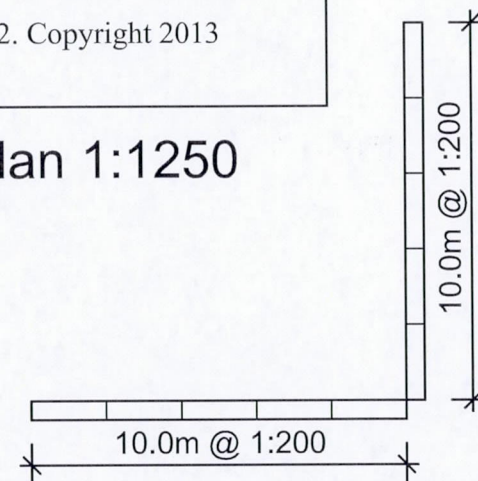

This drawing is copyright.

Site location plan 1:1250

WELWYN HATFIELD
 PLANNING
 OFFICE COPY
 08 APR 2014
 No: *NE/2014/0055/AM*

B Rooflight removed to ground floor extension and parapet wall repositioned. 10.02.14

A Rear projection of proposed extension reduced in depth. 15.10.13

Rev.	Description.	Date.

AT Design (Welwyn) Ltd
 Architectural Design Services
 22 School Lane, Welwyn, Herts AL6 9PH
 Tel: 07931703297 - email: adamtrigg@hotmail.com

Title:
 Proposed extension
 11 Roundwood Drive
 Welwyn Garden City
 Hertfordshire AL8 7JZ
 Site Plan & Location Plan

Scale : 1:200 @ A3
 Date : May 2013
 Drawn by: AT

Drg.No: AT445-01B