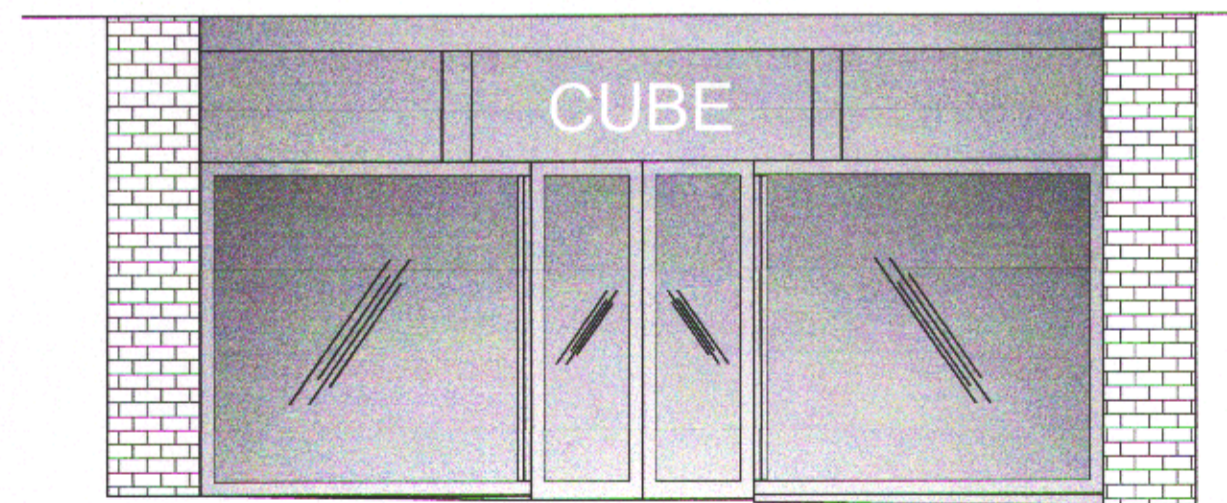

EXISTING LAYOUT

EXISTING SHOPFRONT

EXISTING LAYOUT

	CLIENT	AUSTIN REED GROUP	
	PROJECT	DC / VIYELLA	
	ADDRESS	41 HOWARDGATE WELWYN GARDEN CITY, ALB 6AP	
	TITLE	EXISTING LAYOUT	
	BRANCH	BR NO. 7977	
	DWG. No	CCVY - WSG - EX1	
SCALE	1:50 (A2)		
DATE	12-09-2011		
DRAWN	N.S.L.	CHECKED	N.S.L.
<small> Austin Reed Group Shopping Department Sydney Road Traralgon Vic 3840 Tel: 0346 523 300 Fax: 0346 523 103 </small>			