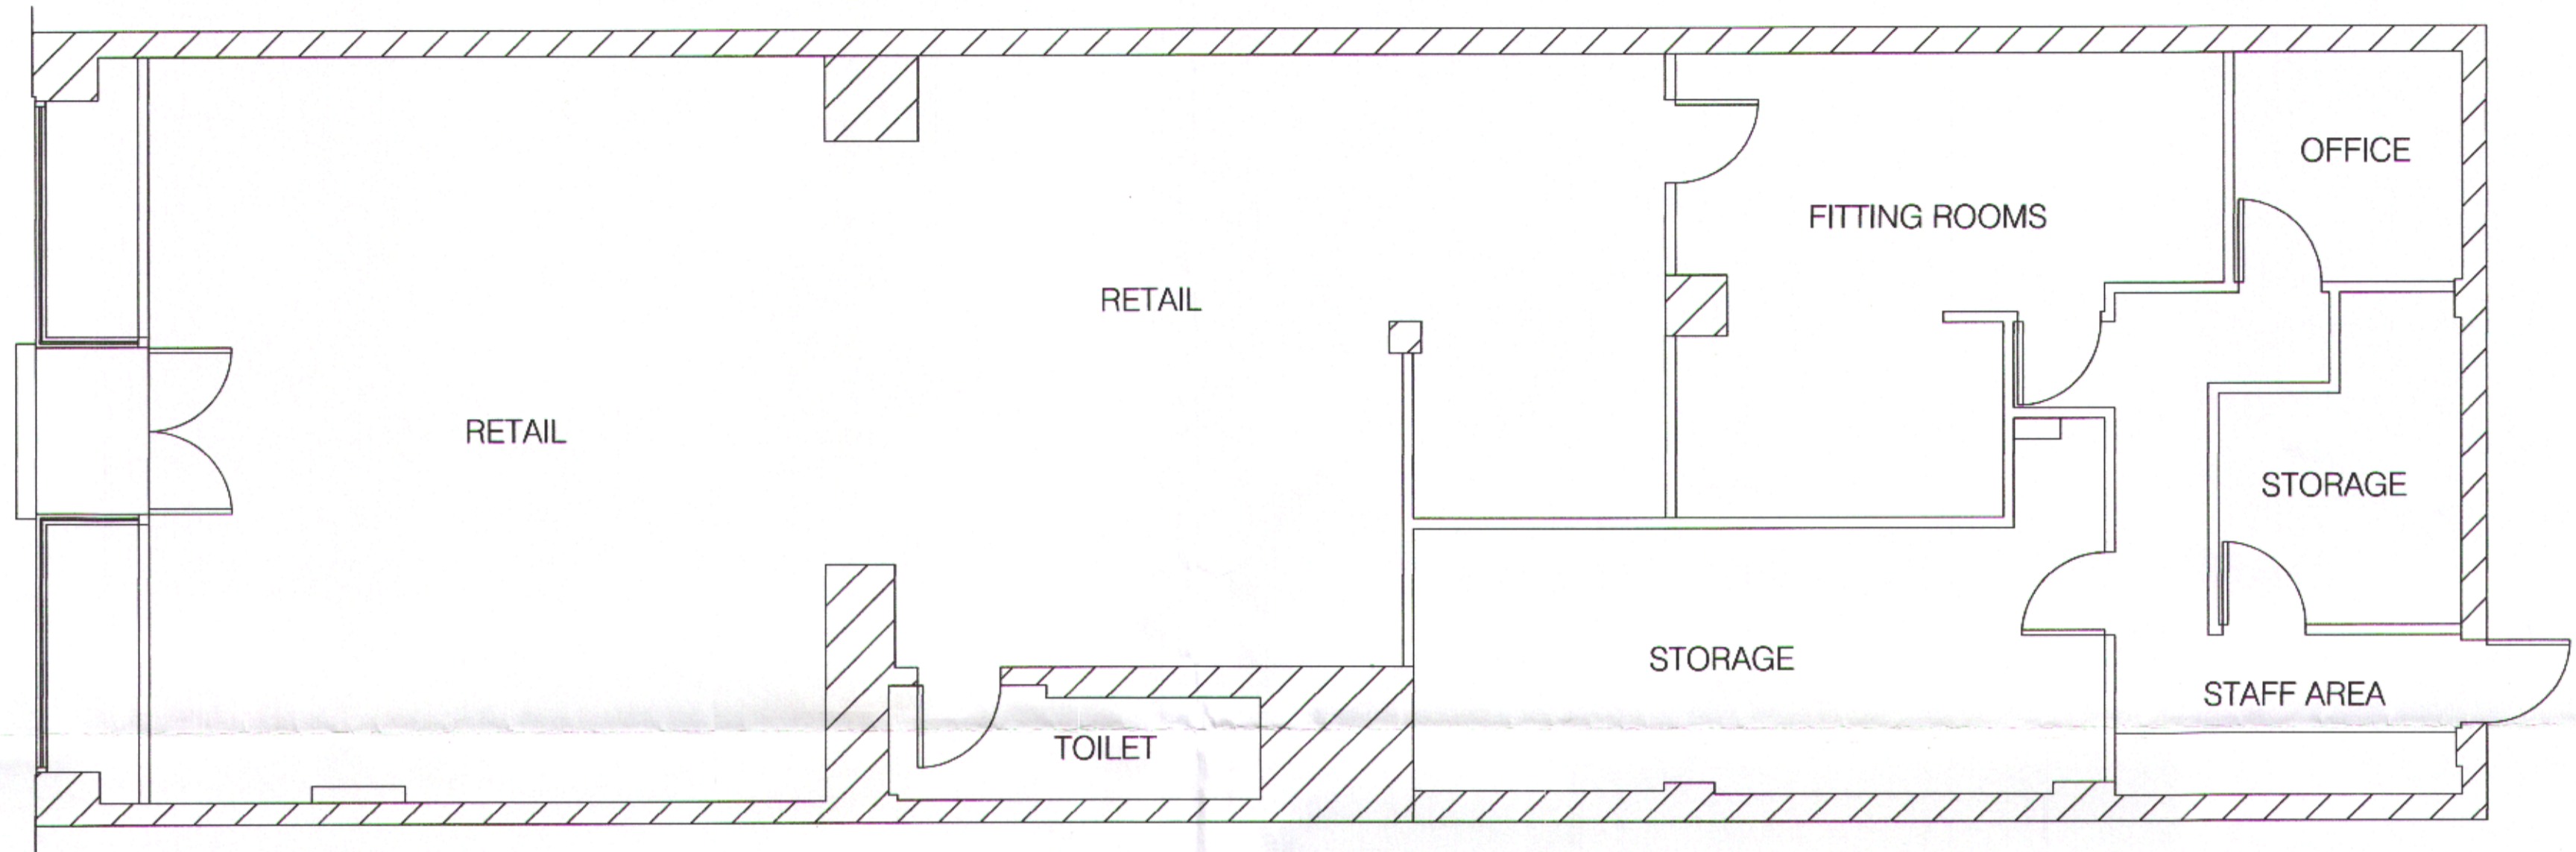

EXISTING LAYOUT

EXISTING SHOPFRONT

EXISTING LAYOUT

	CLIENT	AUSTIN REED GROUP	
	PROJECT	DC / VIYELLA	
	ADDRESS	41 HOWARDGATE WELWYN GARDEN CITY, ALB 6AP	
	TITLE	EXISTING LAYOUT	
	BRANCH	BR NO. 7977	
	DWG. No	CCVY - WSG - EX1	
SCALE	1:50 (A2)		
DATE	12-09-2011		
DRAWN	N.S.L.	CHECKED	N.S.L.
<small> Austin Reed Group Shopping Department Sydney Road Traralgon Vic 3840 Tel: 0346 523 300 Fax: 0346 523 103 </small>			