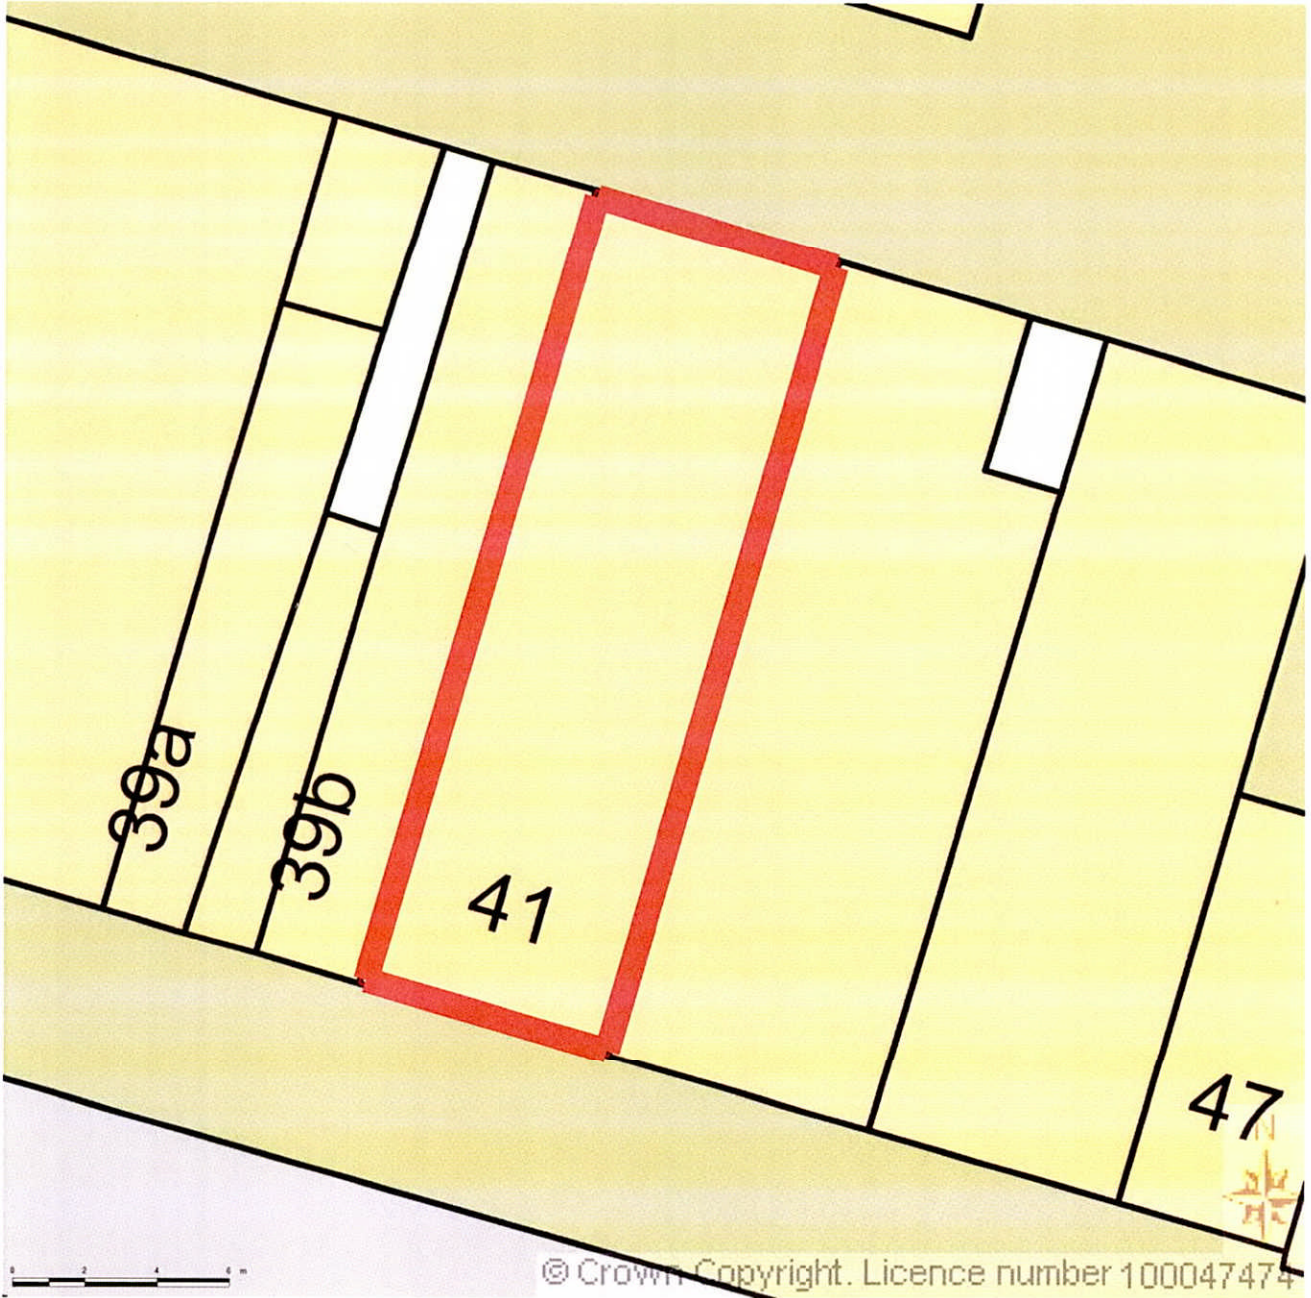

AREA 36m x 36m
SCALE 1:200

CENTRE COORDINATES: 523788, 212996

41 Howardsgate Welwyn Garden City AL8 6AP

Supplied by Streetwise Maps Ltd
www.streetwise.net
Licence No: 100047474
04/01/2012 13:47:54

PI 100047474
DF