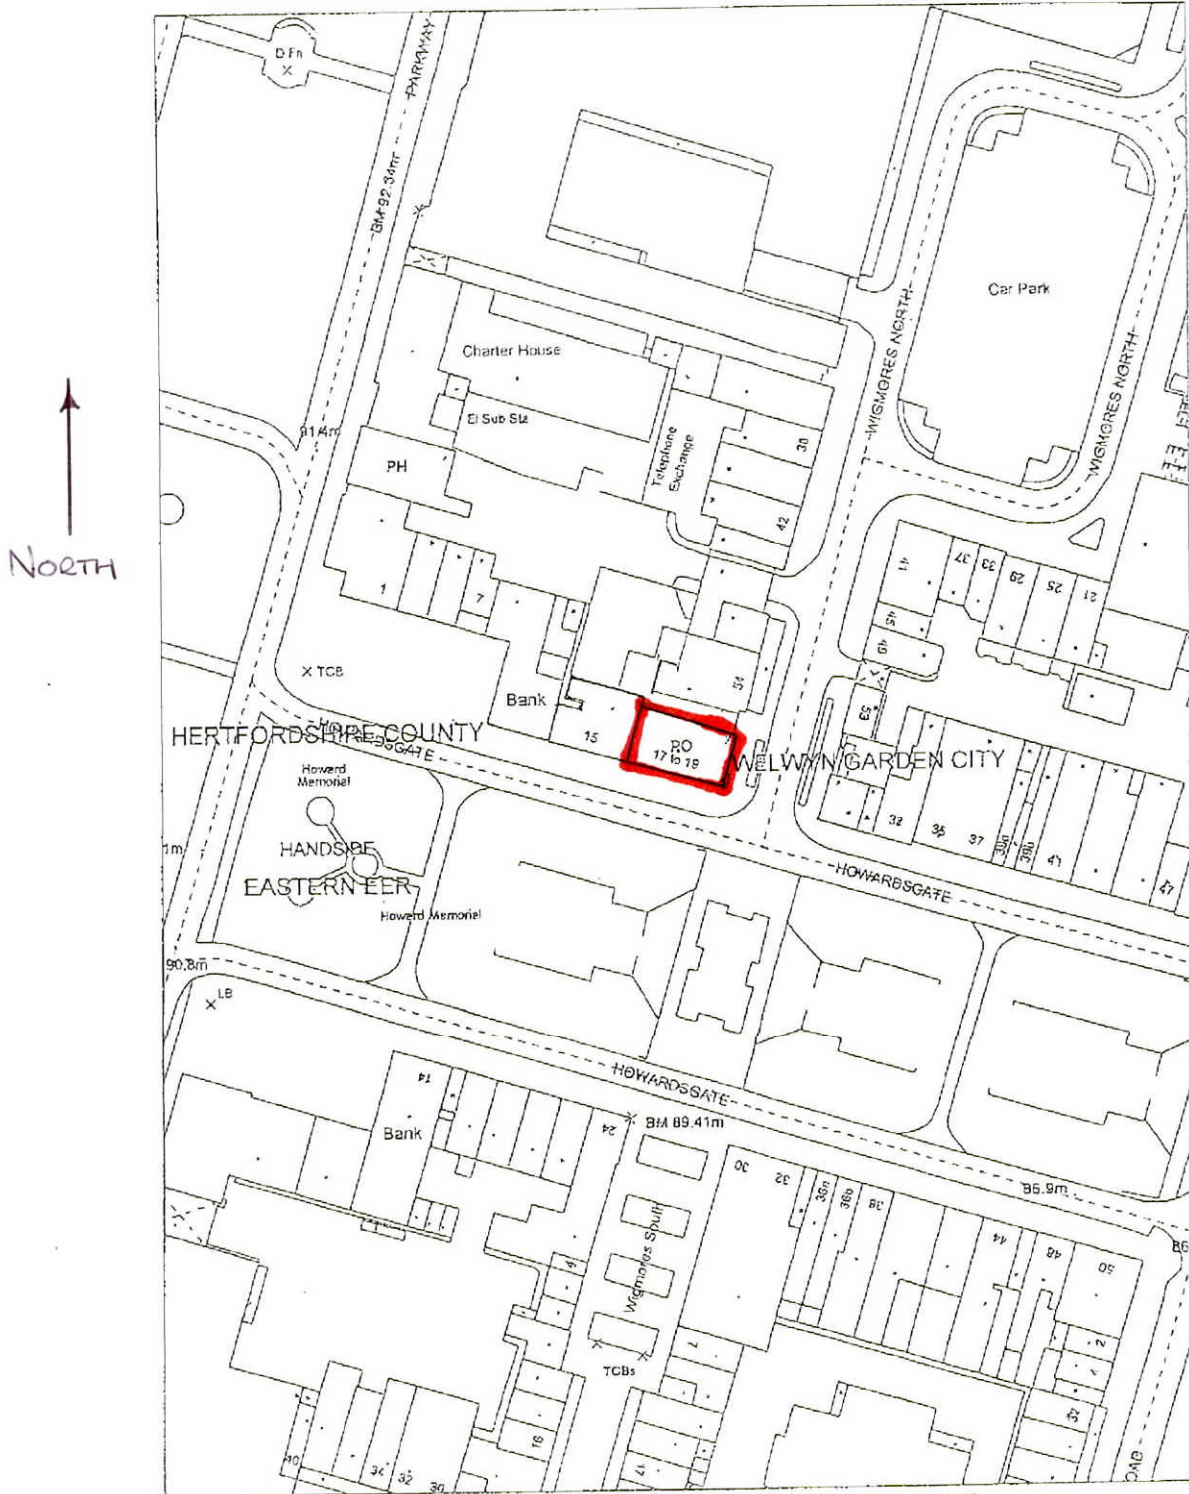

15 DEC 2011

2011/2683

15-19 HOWARDSGATE, WELWYN GARDEN CITY, HERTFORDSHIRE AL8 6AA (BE 972)

↑
North

Ordnance Survey
© Crown Copyright All rights reserved. Licence number 100020449 Plotted Scale - 1:1250

RECEIVED
15 DEC 2011
PLANNING DEPARTMENT