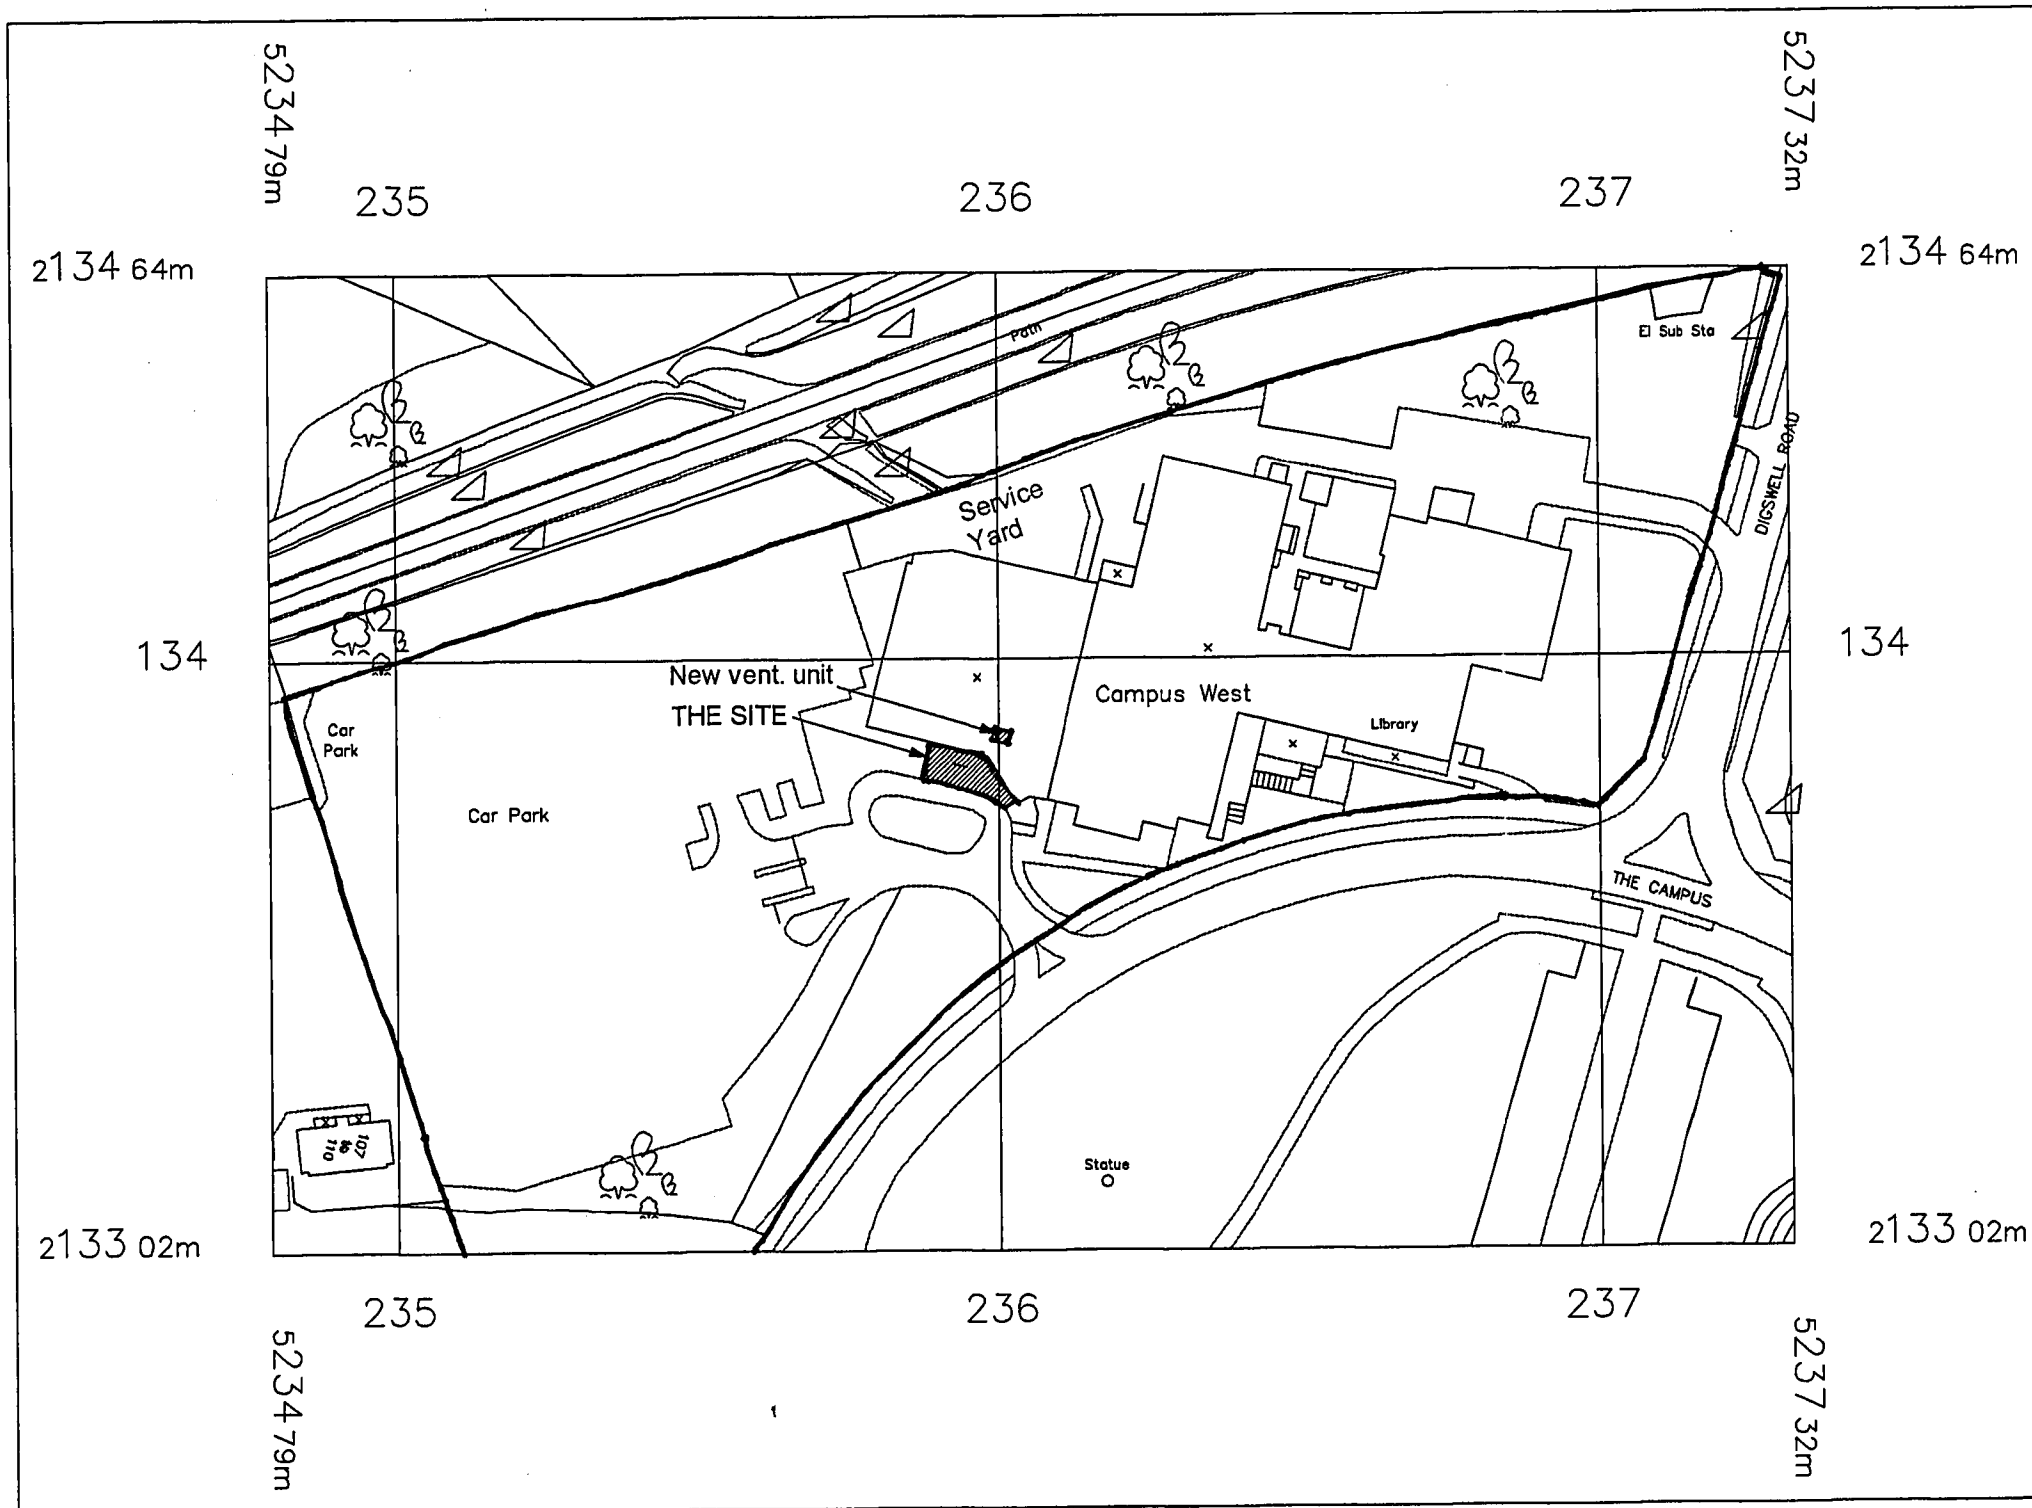

Ordnance Survey® OS Sitemap®

© Crown Copyright 2008
Reproduction in whole or in part is prohibited
without the prior permission of Ordnance Survey.

WELWYN HATFIELD
PLANNING
OFFICE COPY
18 DEC 2008
No: N6/2008/245A/DC3

Project:
**CAMPUS WEST
ARTS AND CONFERENCE CENTRE**

Drawing:
**SITE LOCATION PLAN
FOR PLANNING APPLICATION**