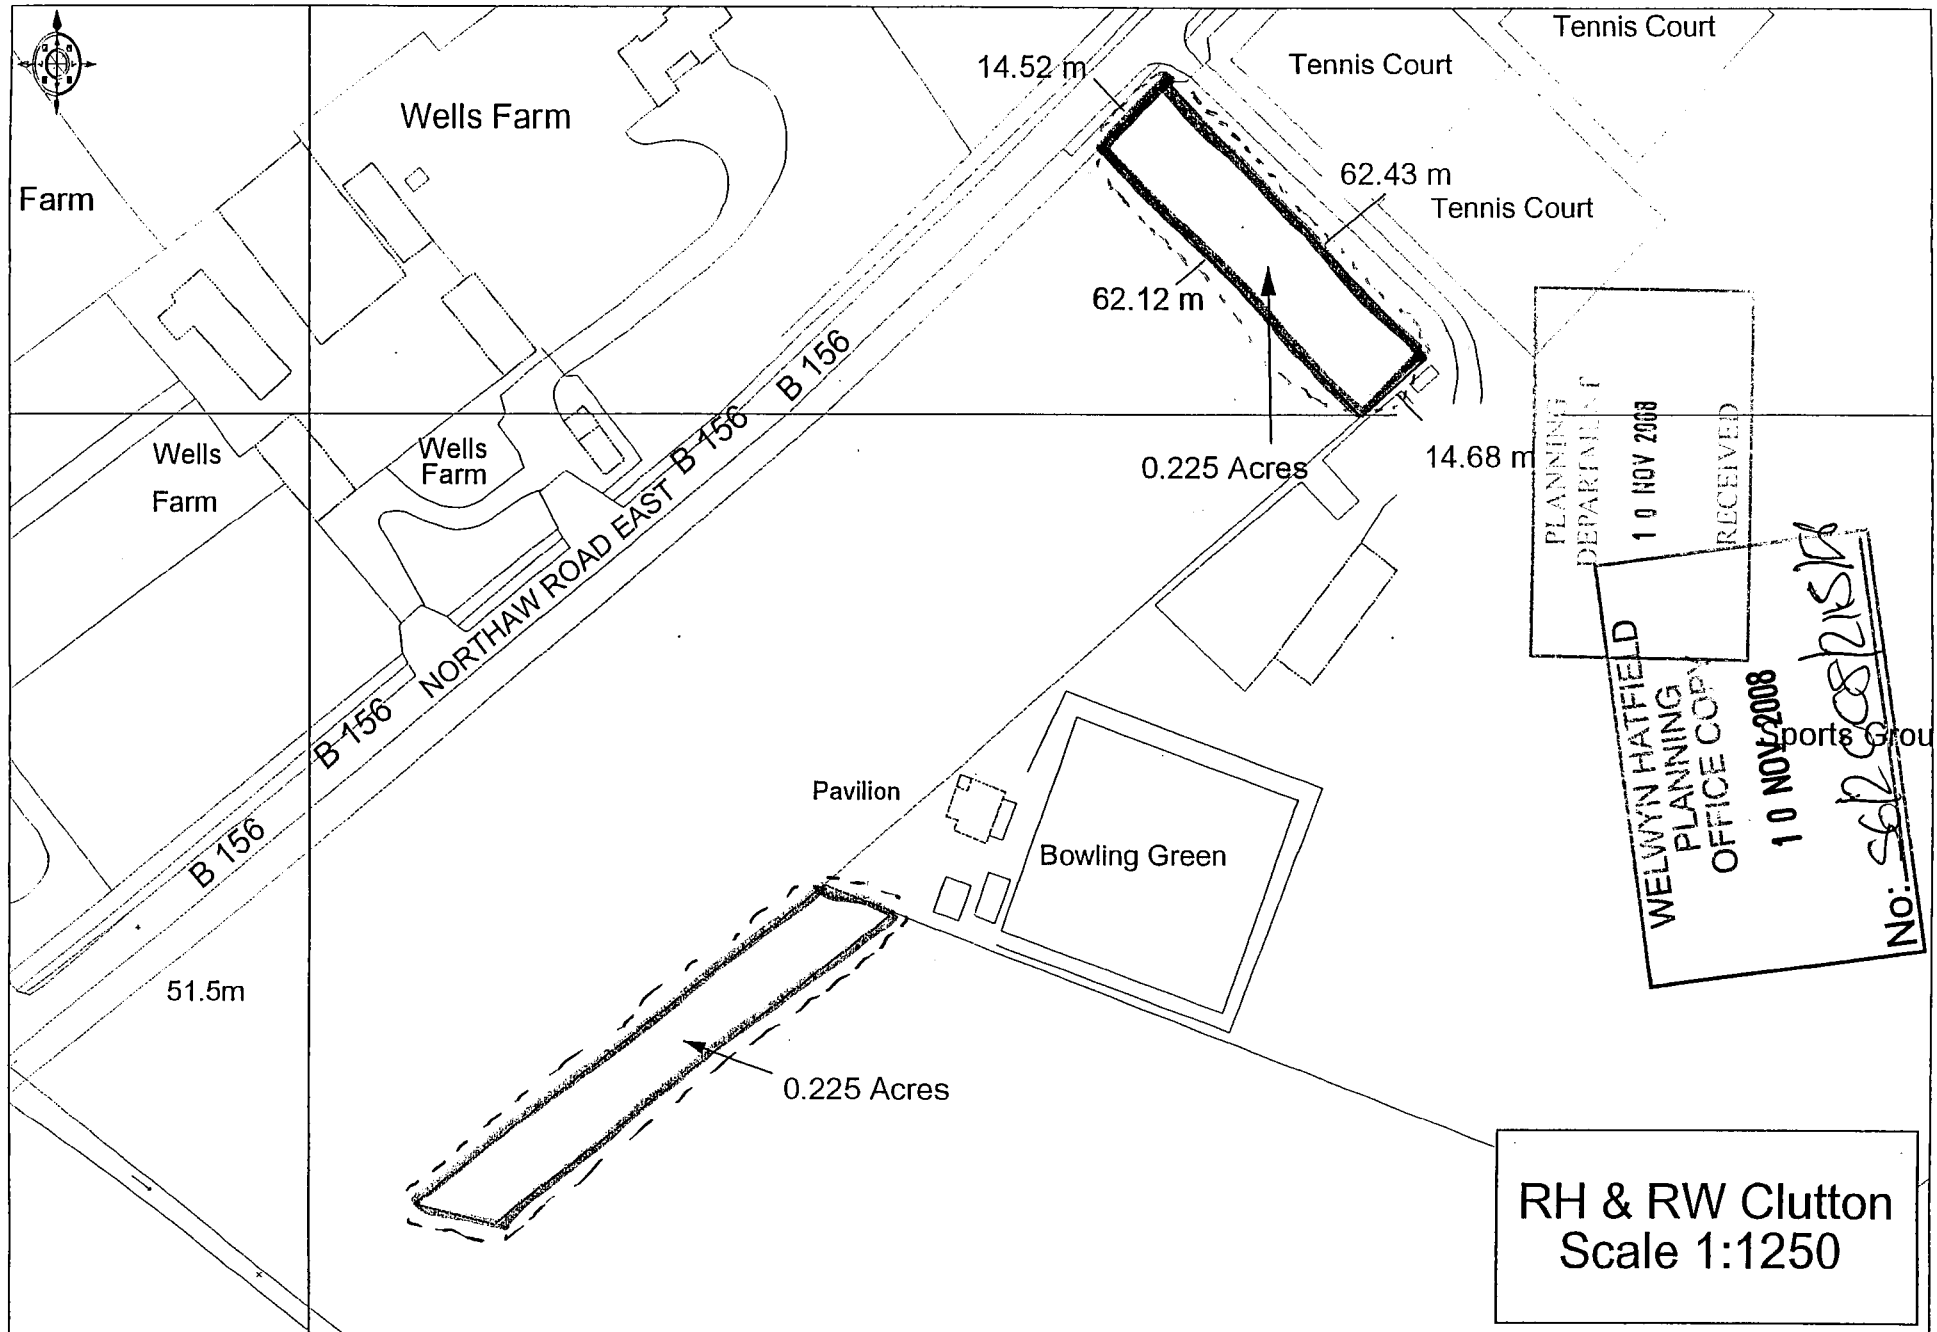

Land Adjacent to Northhaw Road East

Area coloured green is the application site.