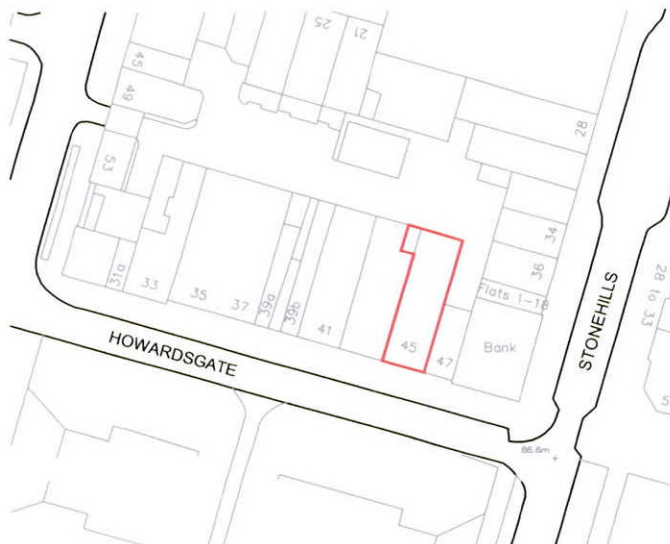

CLIENT: Greys

DATE Sept 2010

SCALE 1:1250

SITE: 45 Howardsgate  
Welwyn Garden City, AL8 6AP

DRAWING NO.  
OS data

REV.

Ordnance Survey (c) Crown Copyright 2010. All rights reserved. Licence number 100020449