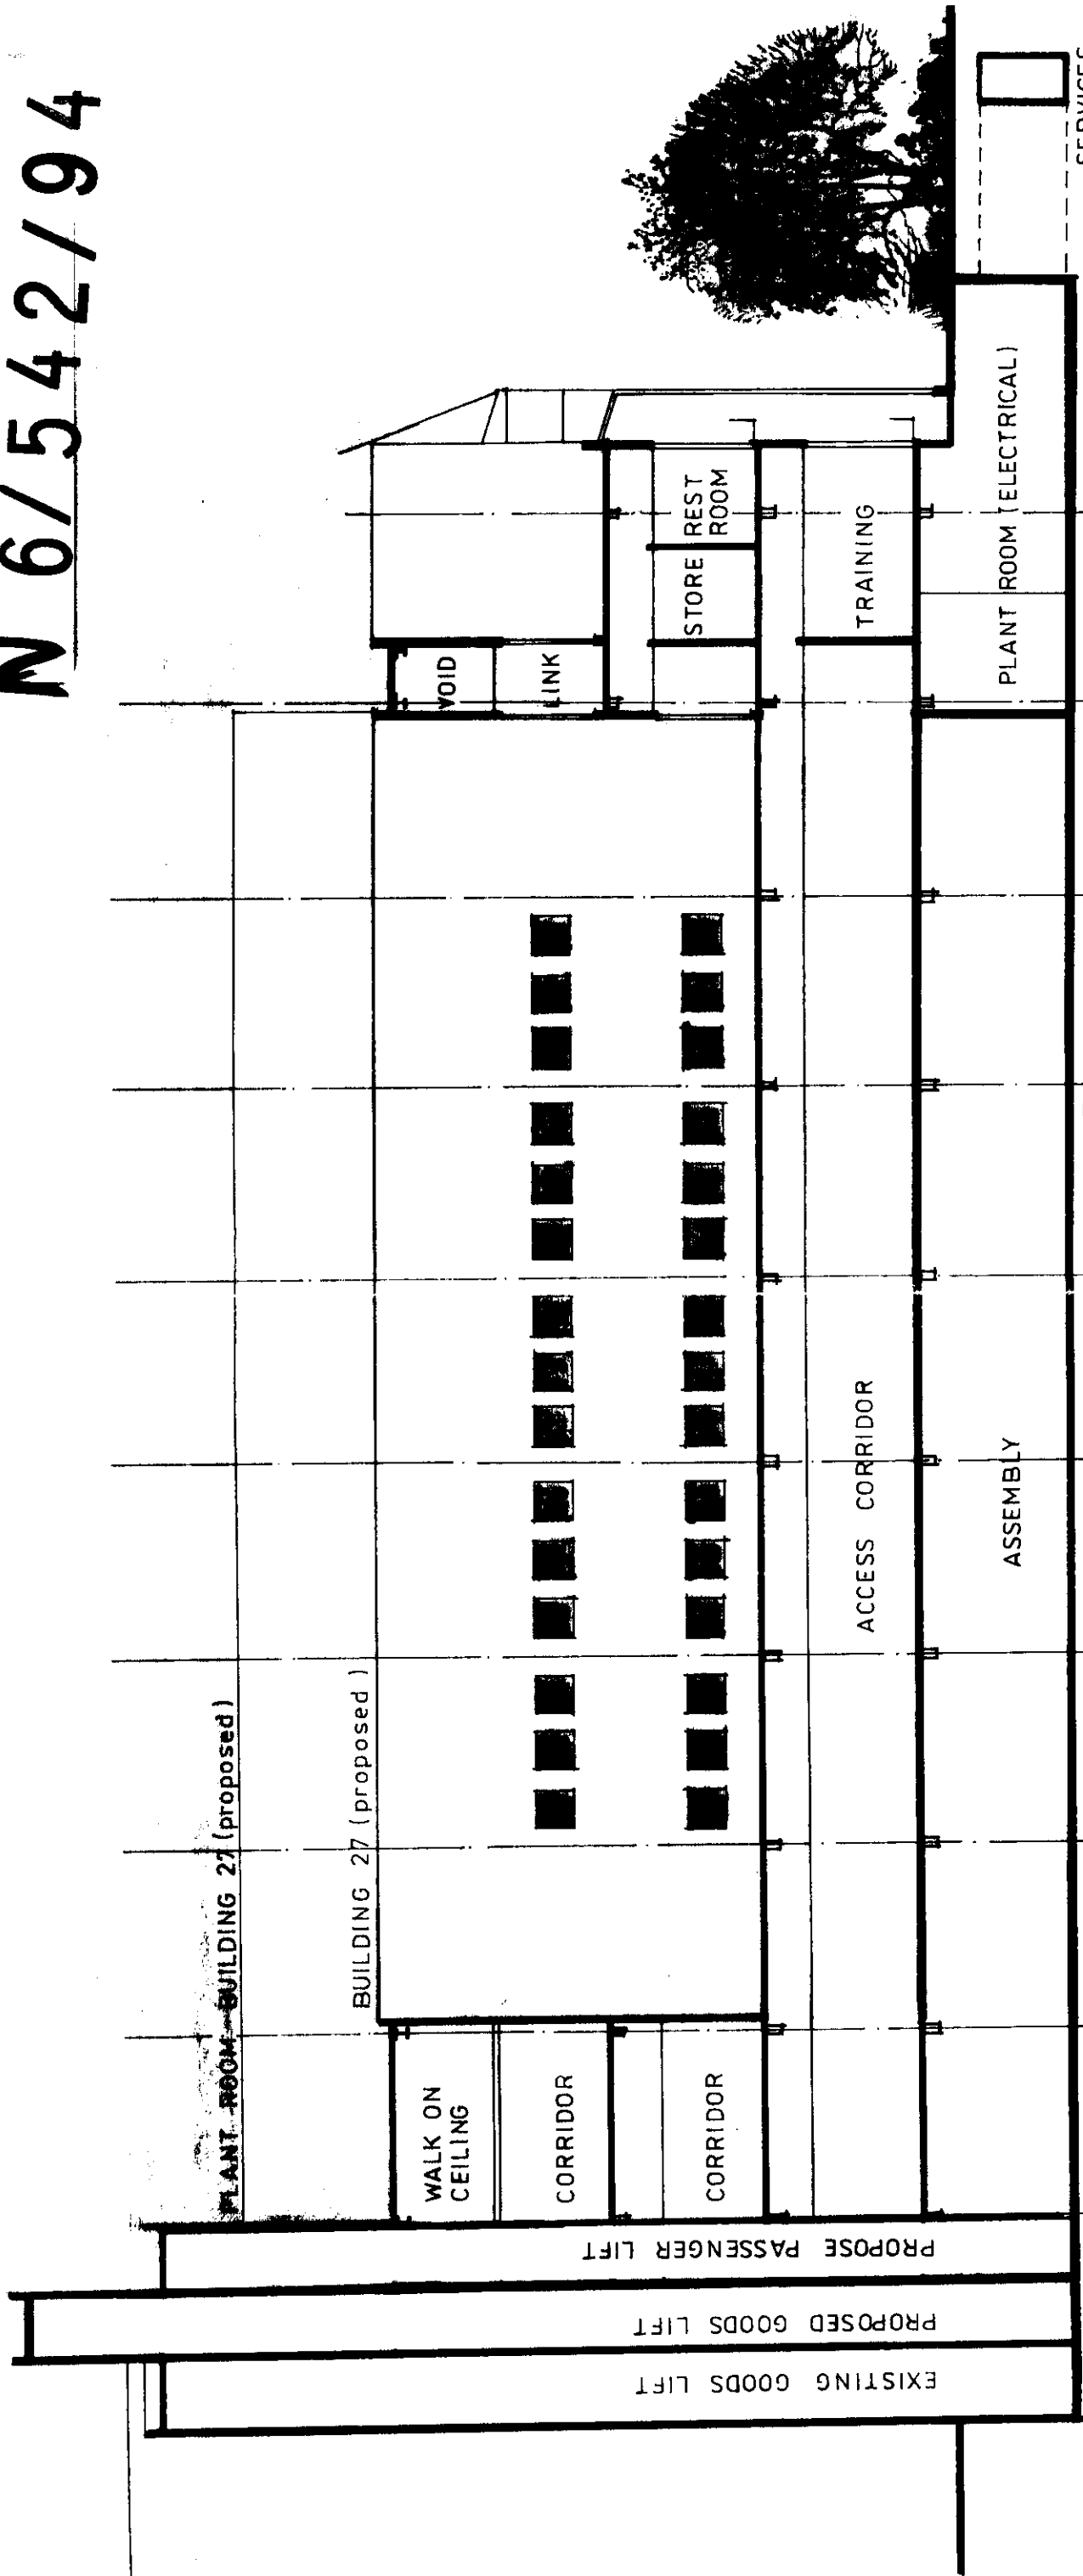

OFFICE COPY

WELWYN

2 AUG 1994

6/542/94

WELWYN HATFIELD COUNCIL
 TOWN & COUNTRY PLANNING ACT 1990
 PLAN REFERRED TO IN CONSENT/REFUSAL
 DATE 24 NOV 1994

SECTION E - E