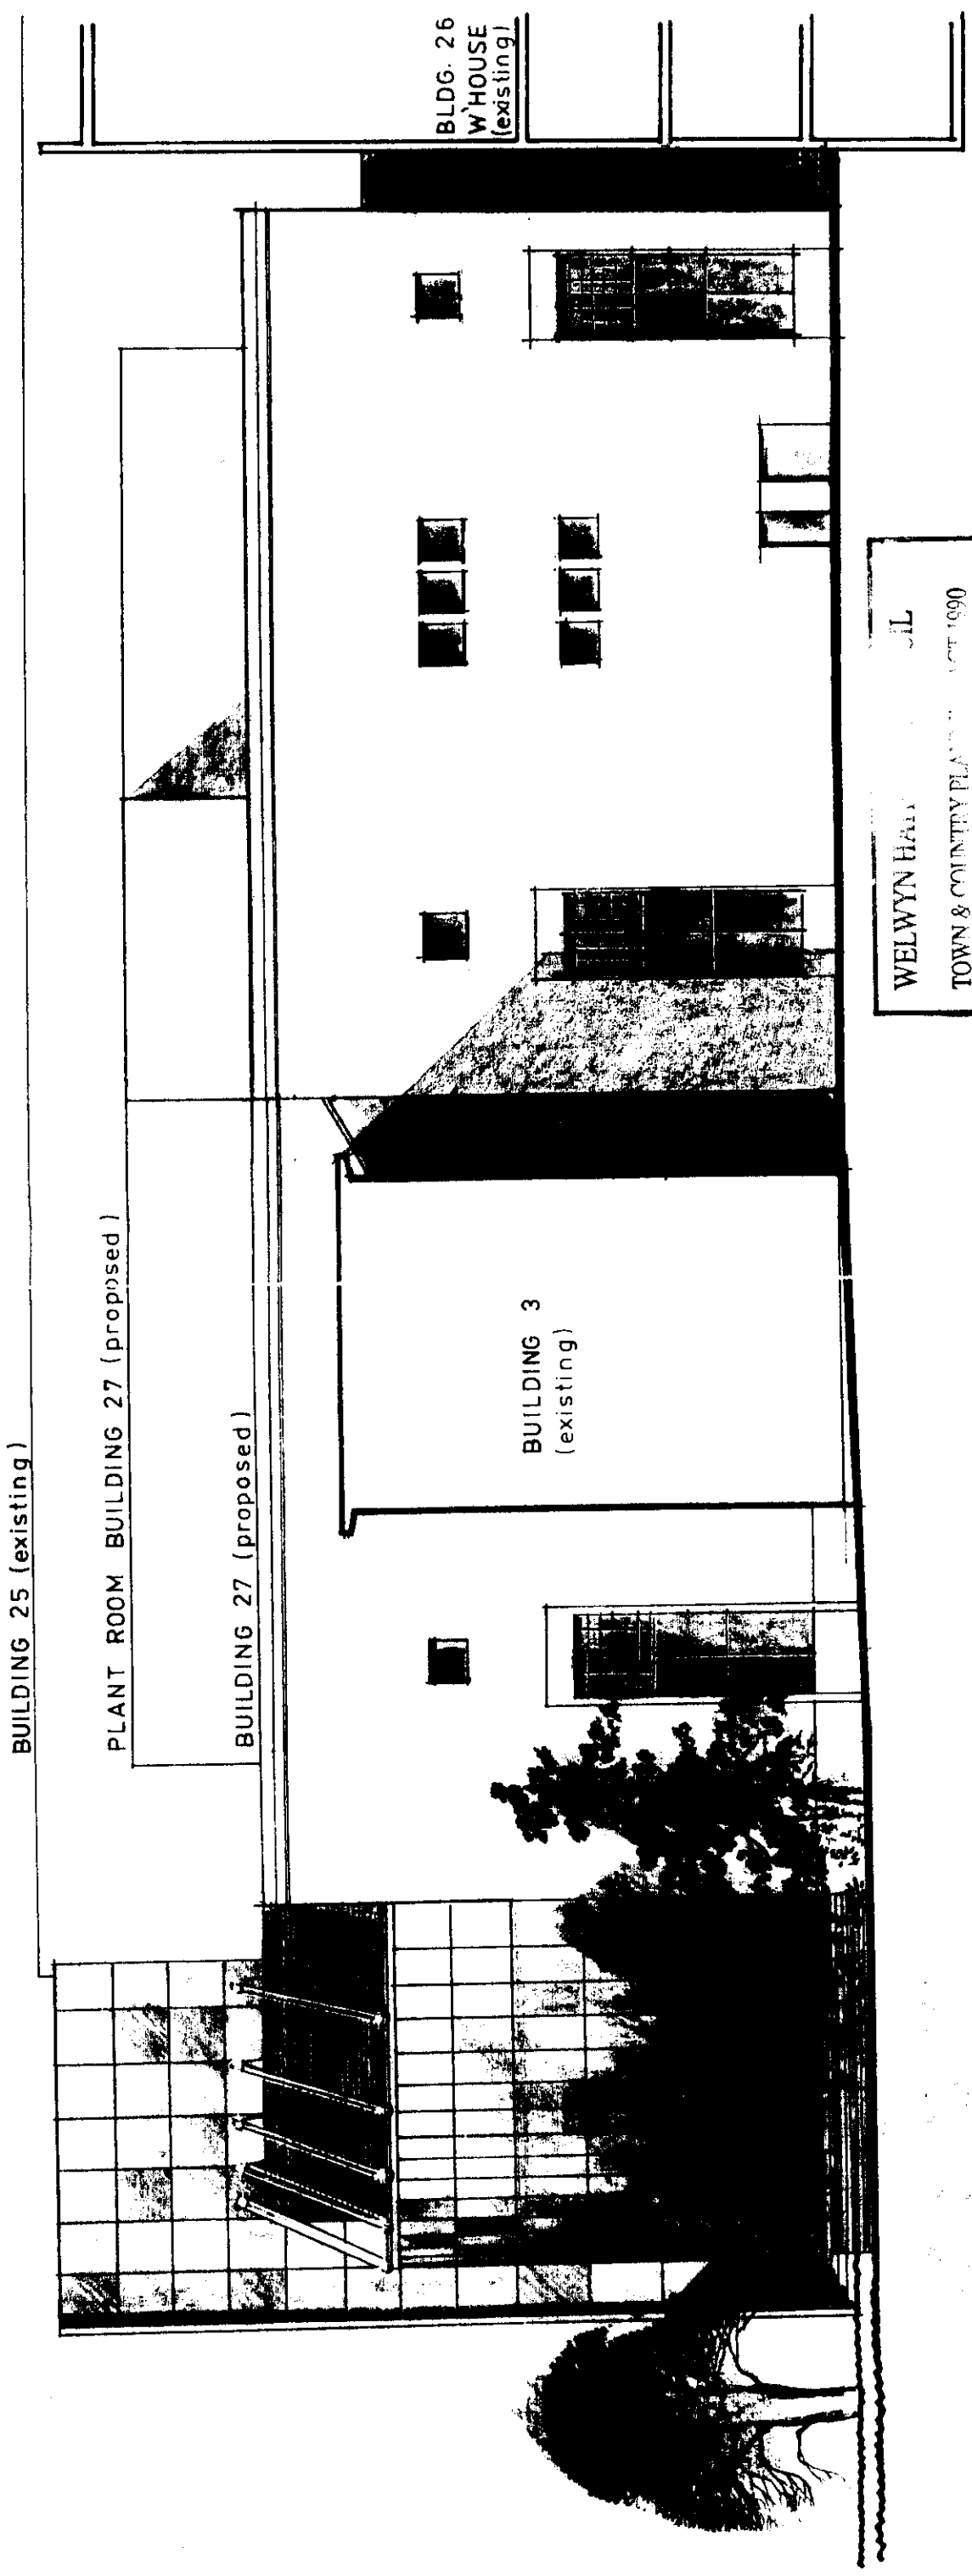

OFFICE COPY

WELWYN HARTFIELD COUNCIL

6/542/94

WELWYN HARTFIELD COUNCIL  
 TOWN & COUNTRY PLANNING ACT 1990  
 PLAN REFERENCED TO IN CONSULTATION REPORT  
 DATE 24 NOV 1994

Elevation D.D. (North)

DRG. NO. 00504-IDA-1320