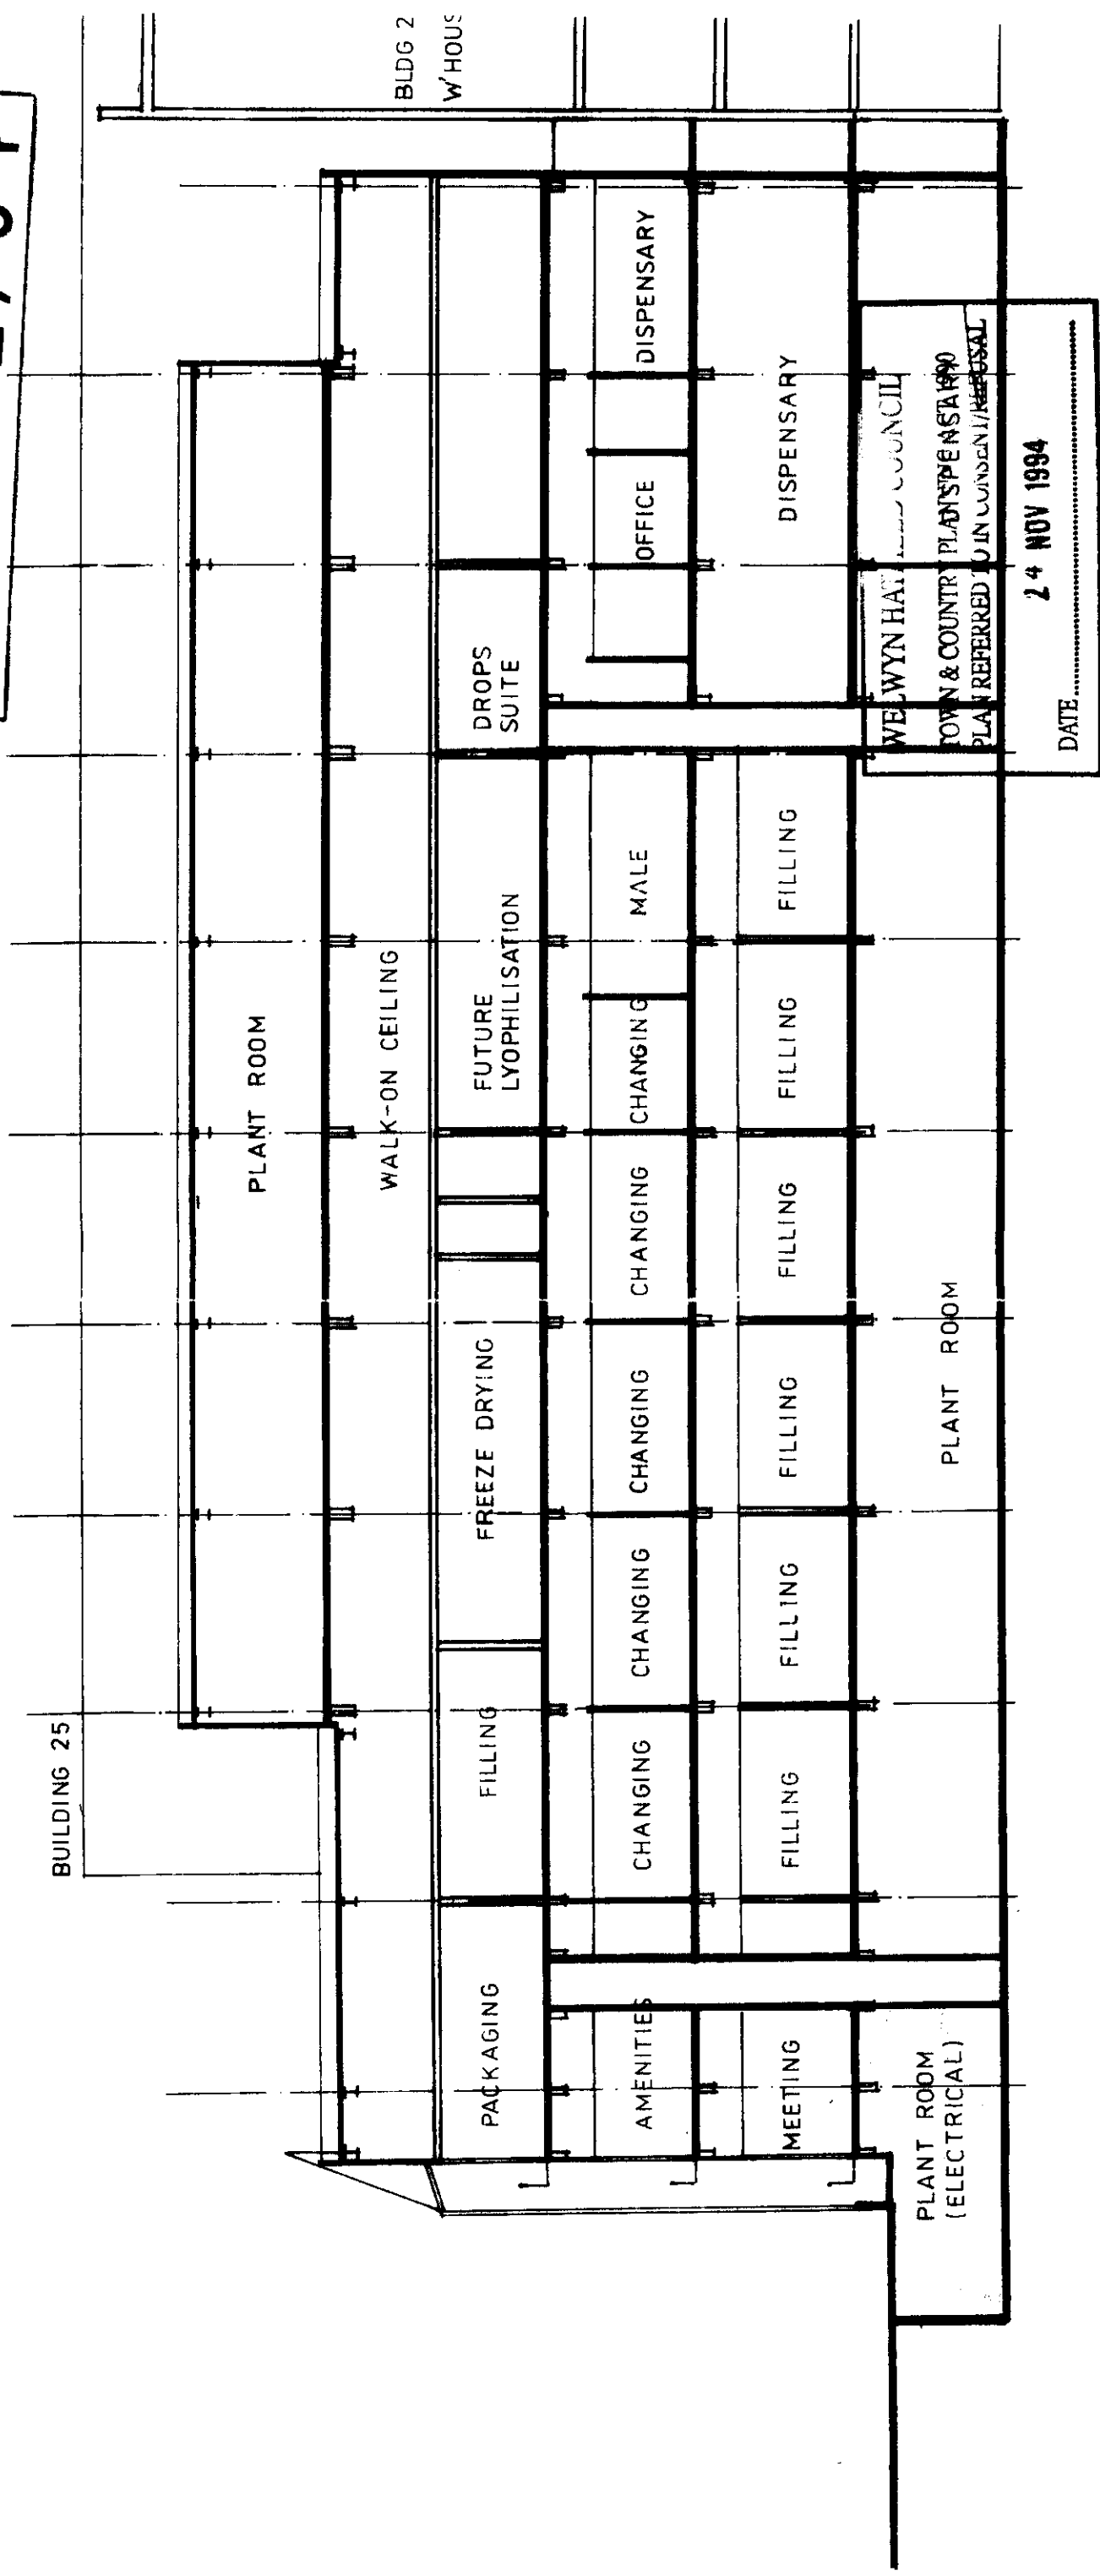

OFFICE COPY

WELWYN HATFIELD COUNCIL
RECEIVED - 2 AUG 1994
6/542/94

WELWYN HATFIELD COUNCIL
TOWN & COUNTRY PLANNING ACT 1990
PLAN REFERRED TO IN CONSENT/REVISIONAL
DATE 24 NOV 1994

Section B.B.

DRG. NO. 00504 - IDA - 1318