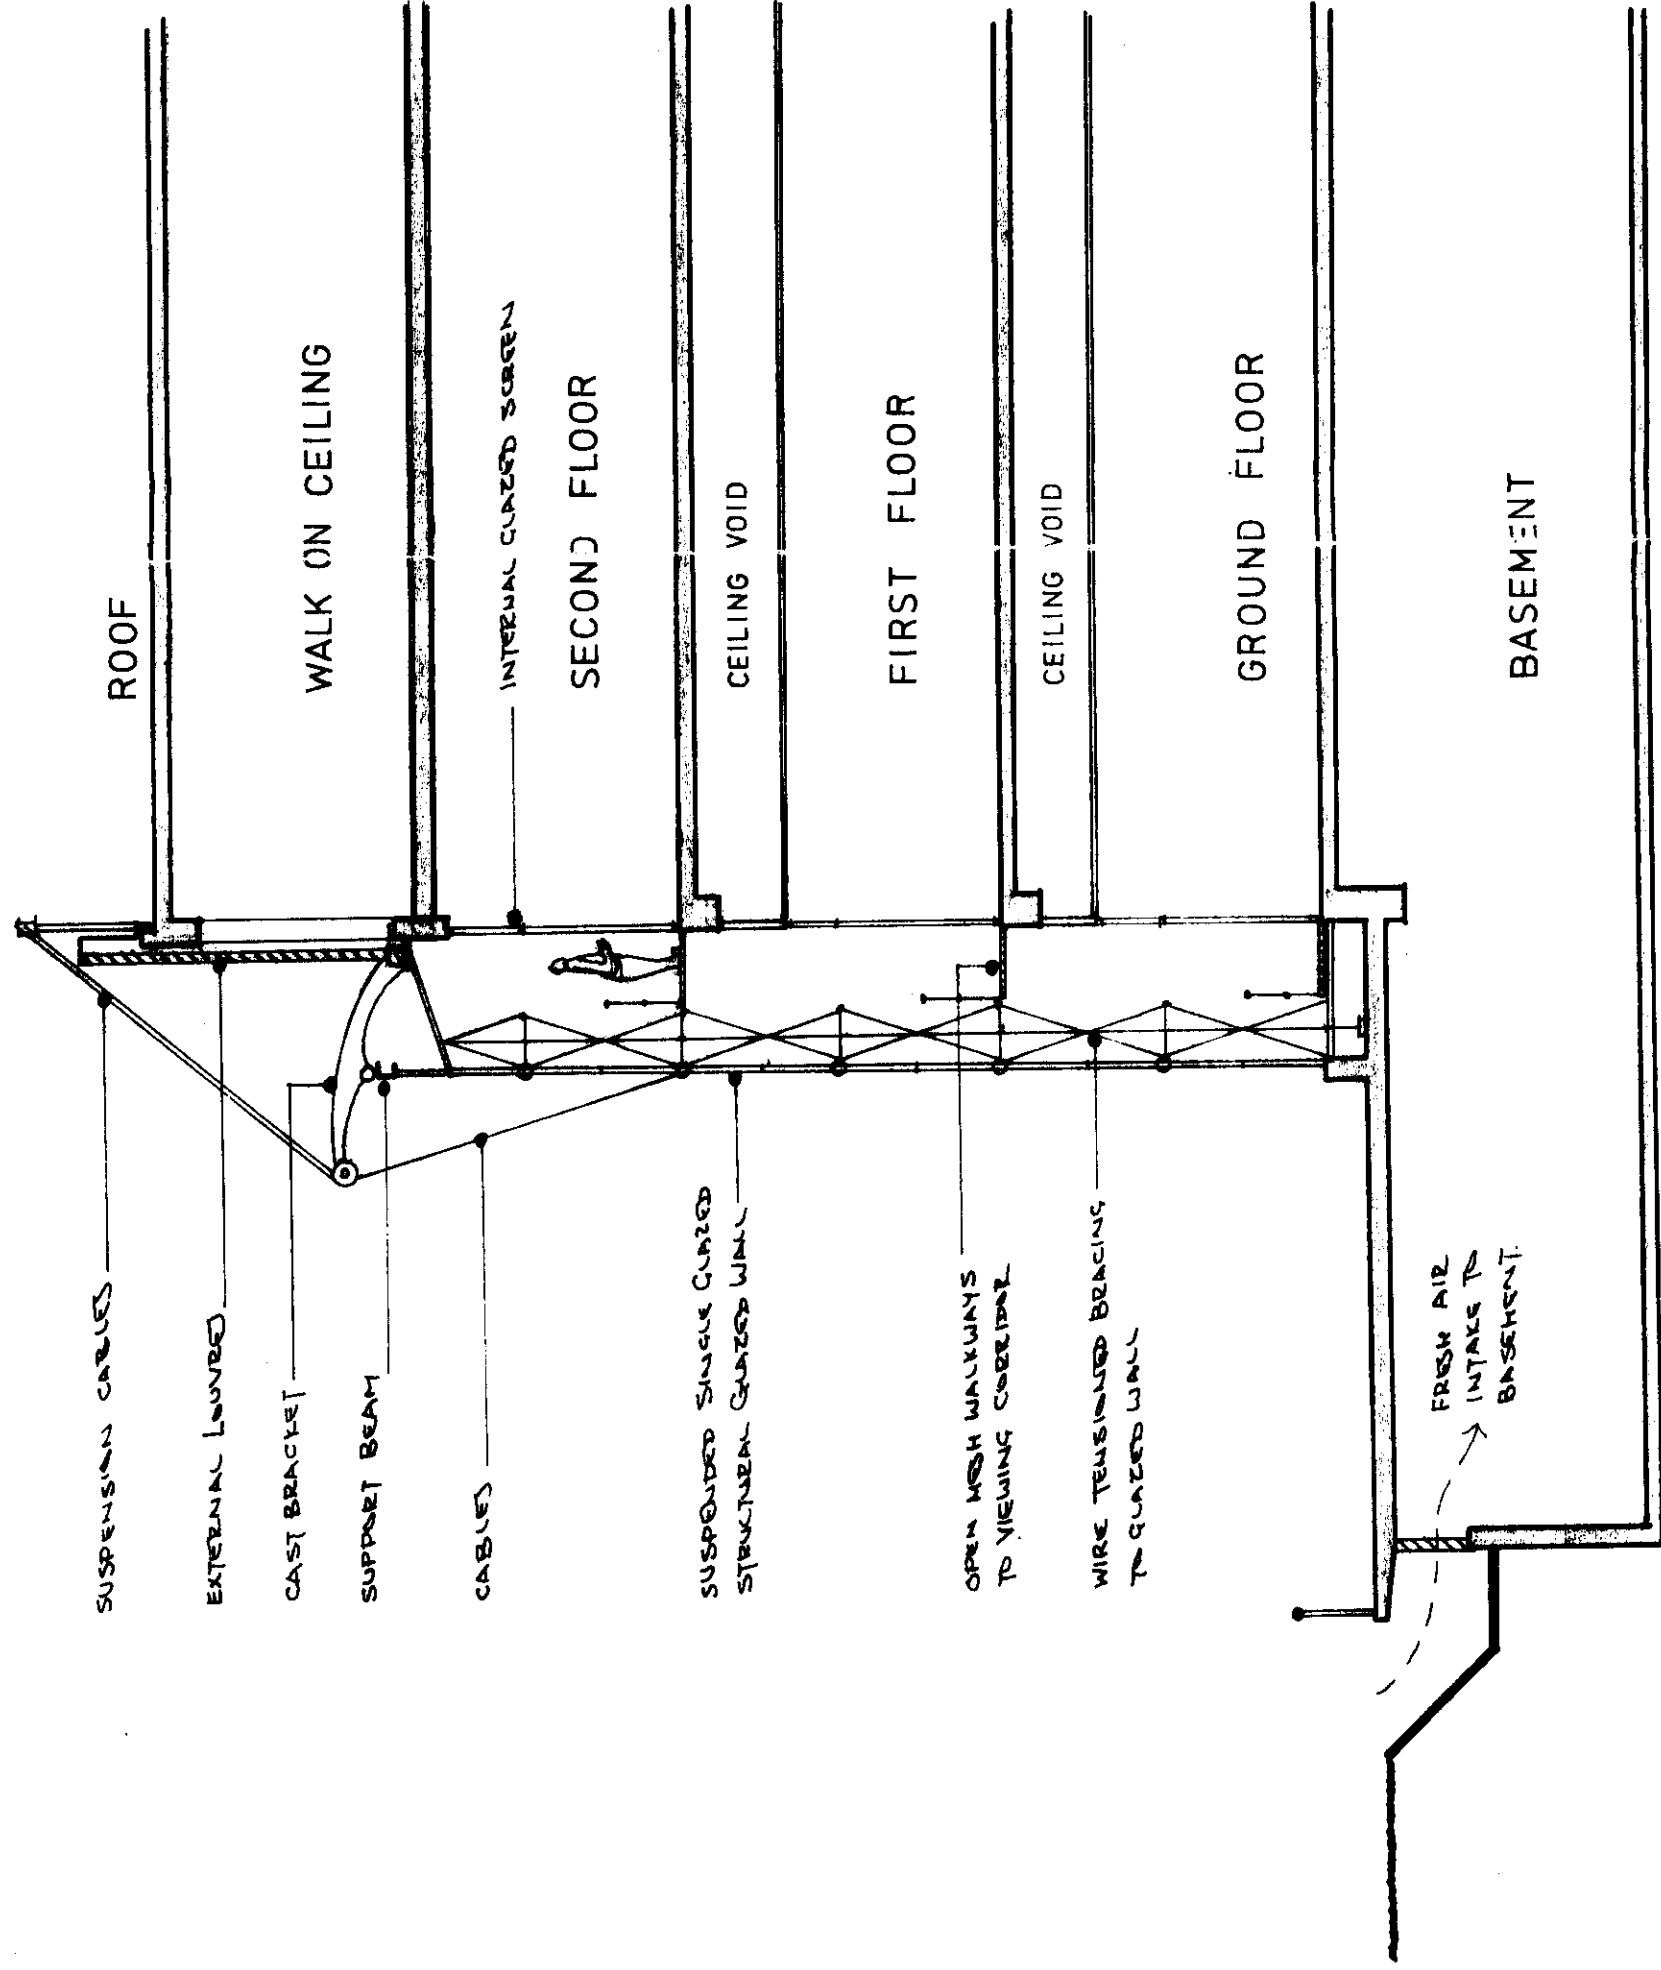

OFFICE COPY

WELWYN HATFIELD COUNCIL

- 2 AUG 1994

RECEIVED

6/542/94

WELWYN HATFIELD COUNCIL  
 TOWN & COUNTRY PLANNING ACT 1990  
 PLAN REFERRED TO IN CONSENT/REFUSAL  
 DATE 24 NOV 1984

STRUCTURAL GLAZING/VIEWING CORRIDO  
 OUTLINE SECTION 1:100  
 DRG. NO. 00504-IDA-1313